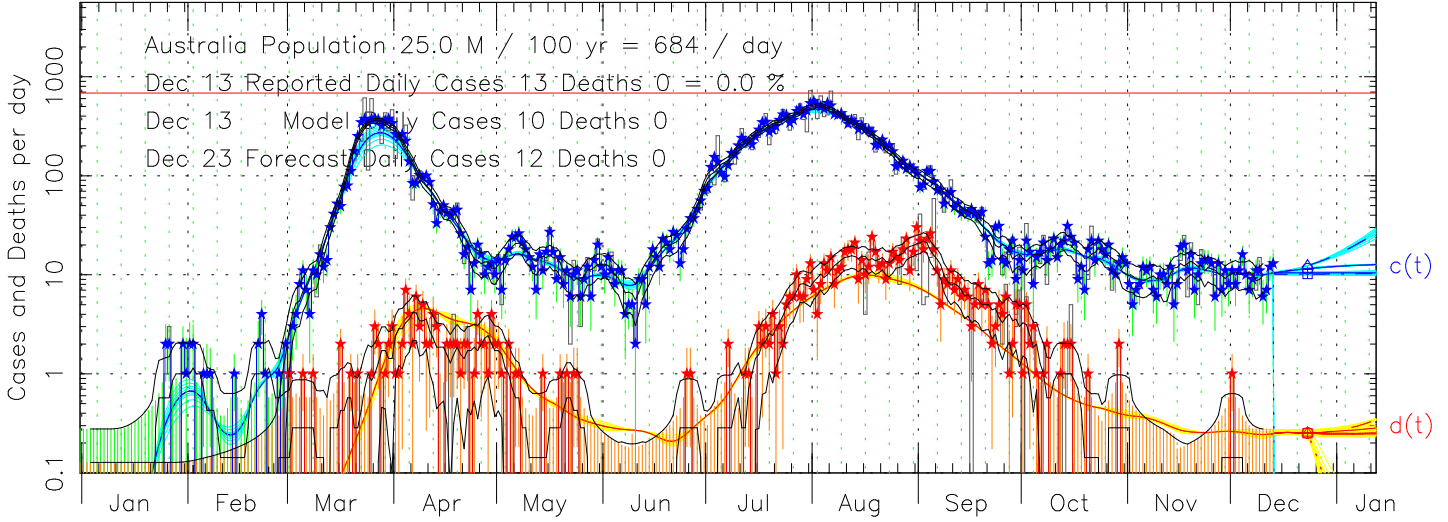

COVID-19 Reported Cases and Deaths per Day Australia
MEME fit to COVID-19 data from ECDC 2020 Dec 13

COVID-19 Cumulative Cases and Deaths Australia
MEME fit to COVID-19 data from ECDC 2020 Dec 13

COVID-19 Delay Distribution (Deaths per Case per Day) Australia
MEME fit to COVID-19 data from ECDC 2020 Dec 13