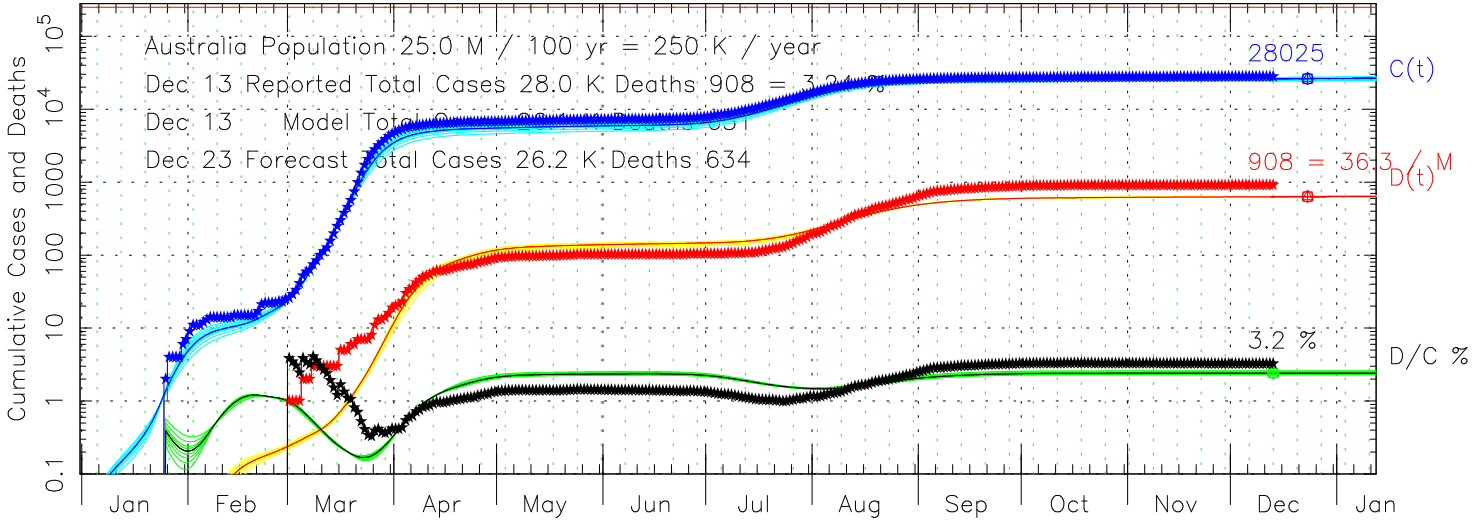

COVID-19 Reported Cases and Deaths per Day Australia
MEME fit to COVID-19 data from ECDC 2020 Dec 13

COVID-19 Cumulative Cases and Deaths Australia
MEME fit to COVID-19 data from ECDC 2020 Dec 13

COVID-19 Delay Distribution (Deaths per Case per Day) Australia
MEME fit to COVID-19 data from ECDC 2020 Dec 13