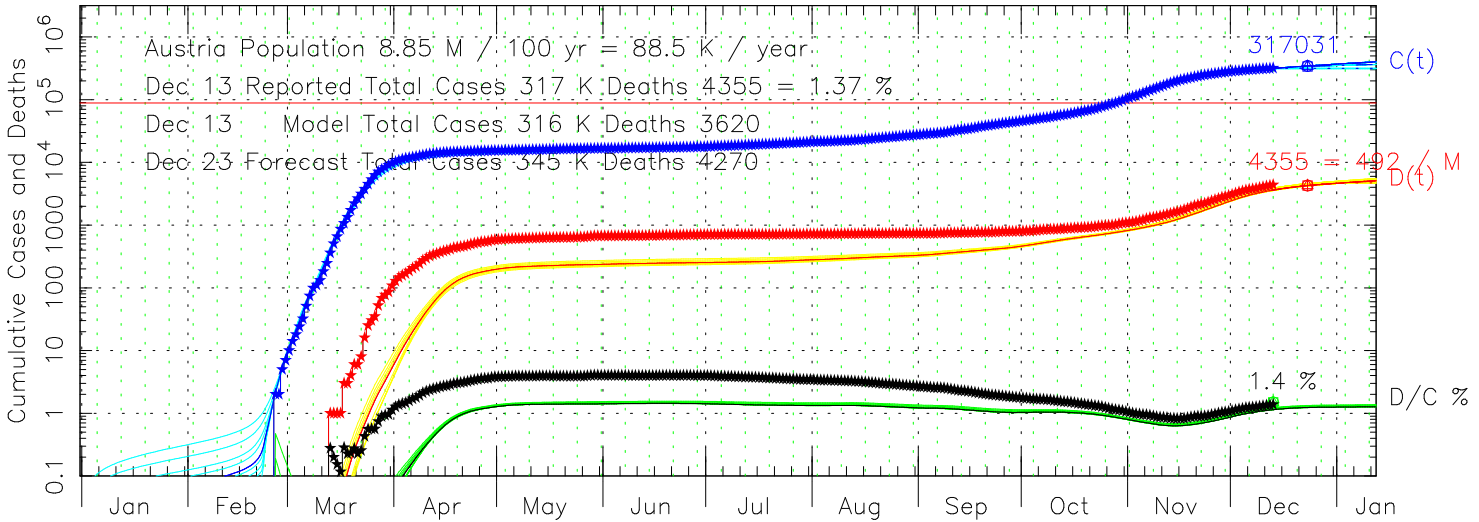

COVID-19 Reported Cases and Deaths per Day Austria  
MEME fit to COVID-19 data from ECDC 2020 Dec 13

COVID-19 Cumulative Cases and Deaths Austria  
MEME fit to COVID-19 data from ECDC 2020 Dec 13

COVID-19 Delay Distribution (Deaths per Case per Day) Austria  
MEME fit to COVID-19 data from ECDC 2020 Dec 13