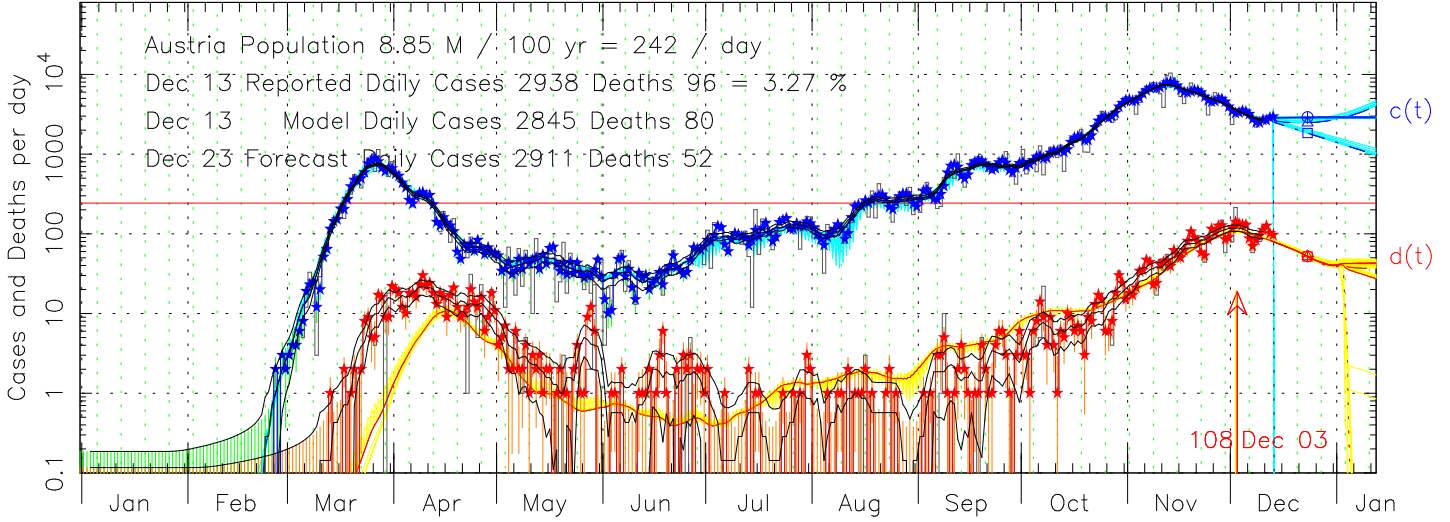

COVID-19 Reported Cases and Deaths per Day Austria  
MEME fit to COVID-19 data from ECDC 2020 Dec 13

COVID-19 Cumulative Cases and Deaths Austria  
MEME fit to COVID-19 data from ECDC 2020 Dec 13

COVID-19 Delay Distribution (Deaths per Case per Day) Austria  
MEME fit to COVID-19 data from ECDC 2020 Dec 13