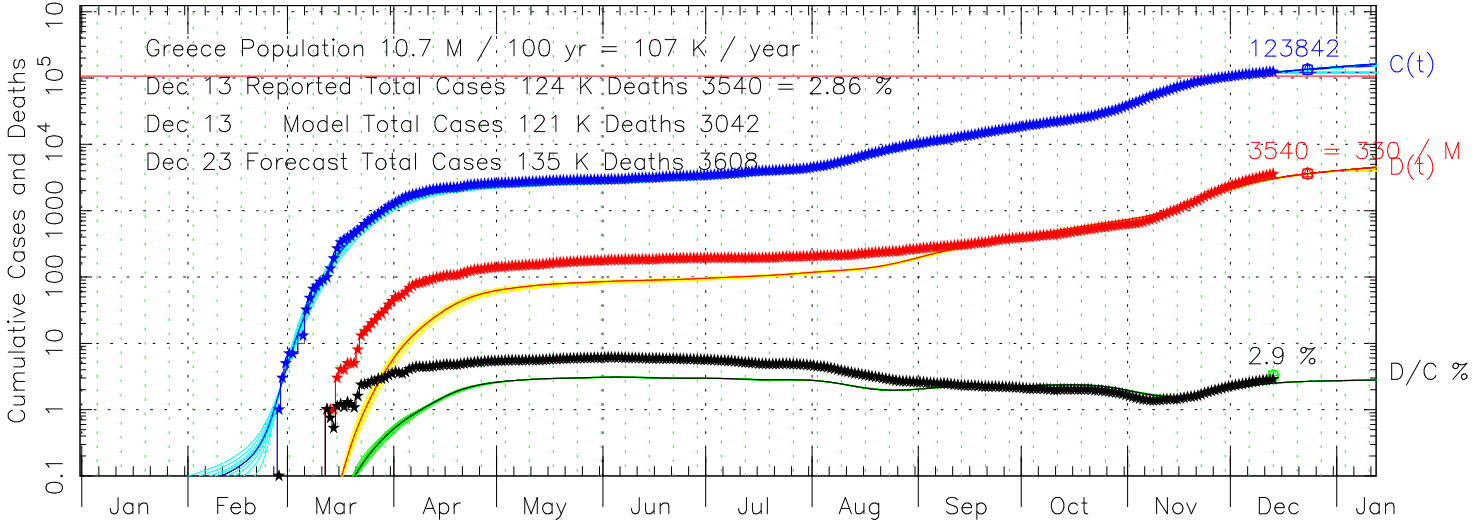

COVID-19 Reported Cases and Deaths per Day Greece
MEME fit to COVID-19 data from ECDC 2020 Dec 13

COVID-19 Cumulative Cases and Deaths Greece
MEME fit to COVID-19 data from ECDC 2020 Dec 13

COVID-19 Delay Distribution (Deaths per Case per Day) Greece
MEME fit to COVID-19 data from ECDC 2020 Dec 13