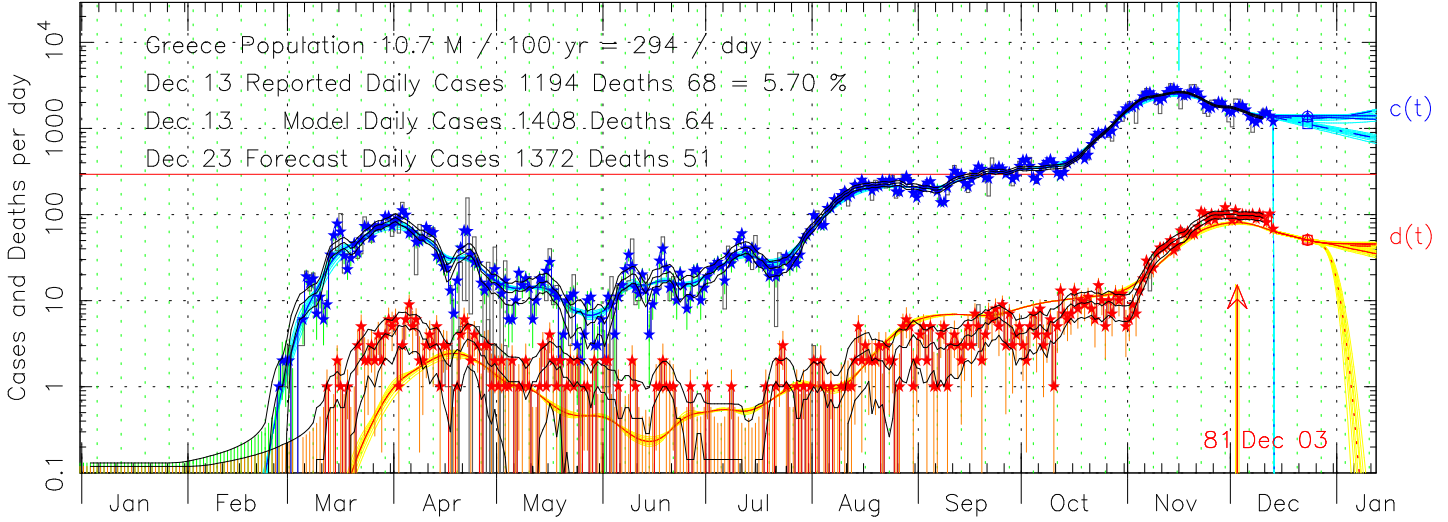

COVID-19 Reported Cases and Deaths per Day Greece
MEME fit to COVID-19 data from ECDC 2020 Dec 13

COVID-19 Cumulative Cases and Deaths Greece
MEME fit to COVID-19 data from ECDC 2020 Dec 13

COVID-19 Delay Distribution (Deaths per Case per Day) Greece
MEME fit to COVID-19 data from ECDC 2020 Dec 13