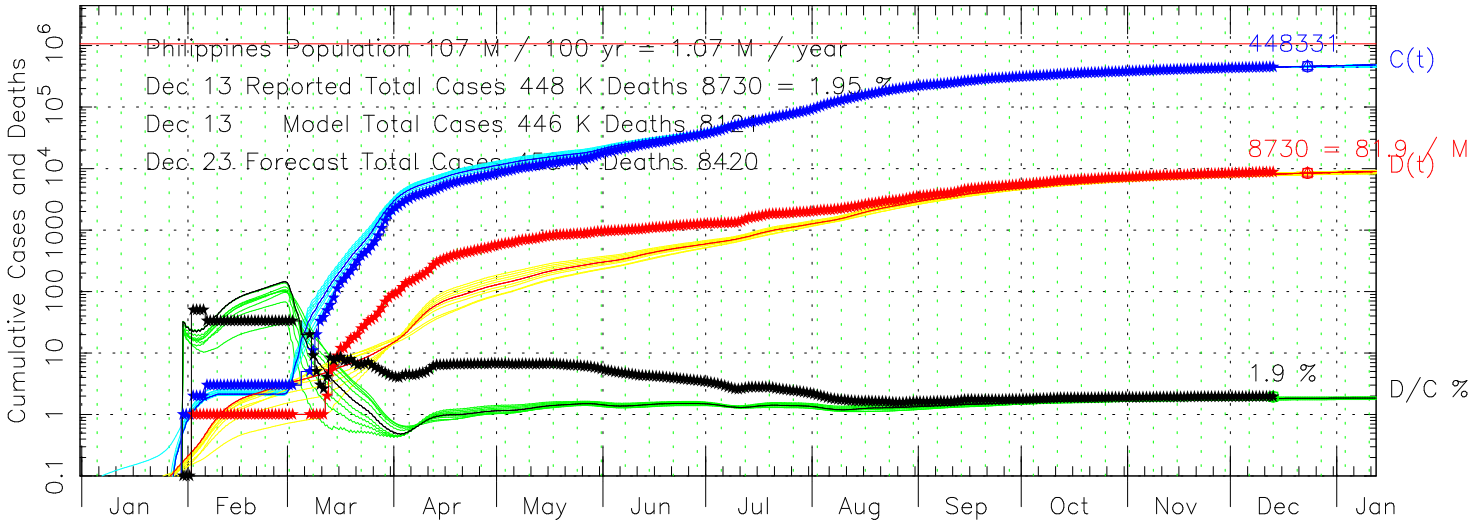

COVID-19 Reported Cases and Deaths per Day Philippines
MEME fit to COVID-19 data from ECDC 2020 Dec 13

COVID-19 Cumulative Cases and Deaths Philippines
MEME fit to COVID-19 data from ECDC 2020 Dec 13

COVID-19 Delay Distribution (Deaths per Case per Day) Philippines
MEME fit to COVID-19 data from ECDC 2020 Dec 13