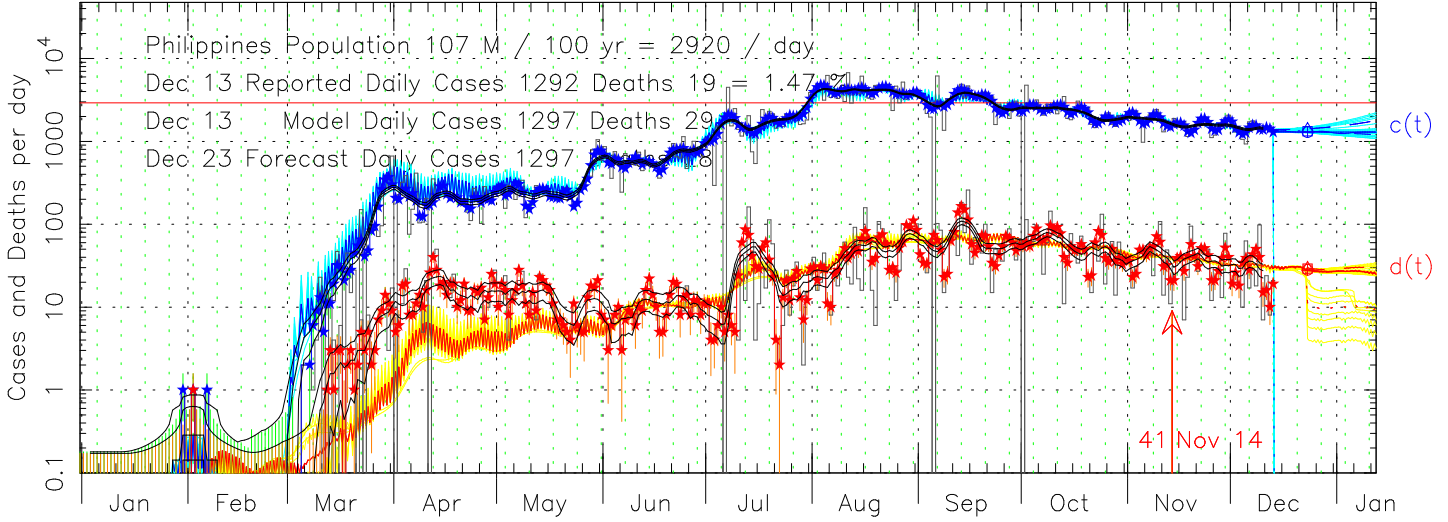

COVID-19 Reported Cases and Deaths per Day Philippines
MEME fit to COVID-19 data from ECDC 2020 Dec 13

COVID-19 Cumulative Cases and Deaths Philippines
MEME fit to COVID-19 data from ECDC 2020 Dec 13

COVID-19 Delay Distribution (Deaths per Case per Day) Philippines
MEME fit to COVID-19 data from ECDC 2020 Dec 13