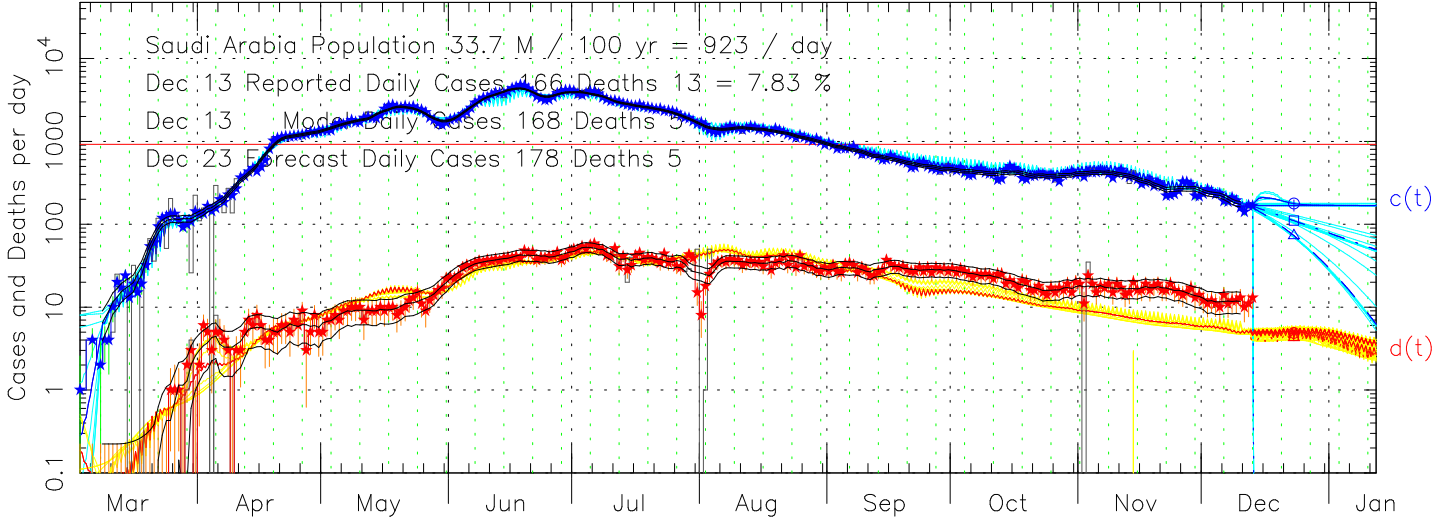

COVID-19 Reported Cases and Deaths per Day Saudi Arabia
 MEME fit to COVID-19 data from ECDC 2020 Dec 13

COVID-19 Cumulative Cases and Deaths Saudi Arabia
 MEME fit to COVID-19 data from ECDC 2020 Dec 13

COVID-19 Delay Distribution (Deaths per Case per Day) Saudi Arabia
 MEME fit to COVID-19 data from ECDC 2020 Dec 13