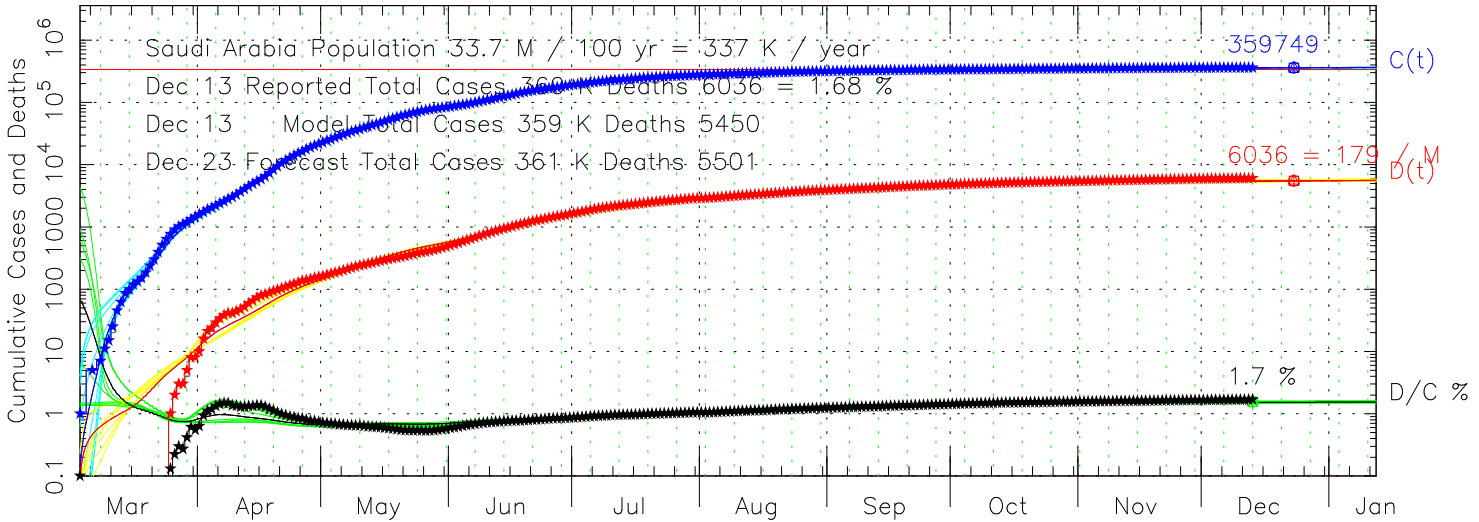

COVID-19 Reported Cases and Deaths per Day Saudi Arabia
 MEME fit to COVID-19 data from ECDC 2020 Dec 13

COVID-19 Cumulative Cases and Deaths Saudi Arabia
 MEME fit to COVID-19 data from ECDC 2020 Dec 13

COVID-19 Delay Distribution (Deaths per Case per Day) Saudi Arabia
 MEME fit to COVID-19 data from ECDC 2020 Dec 13