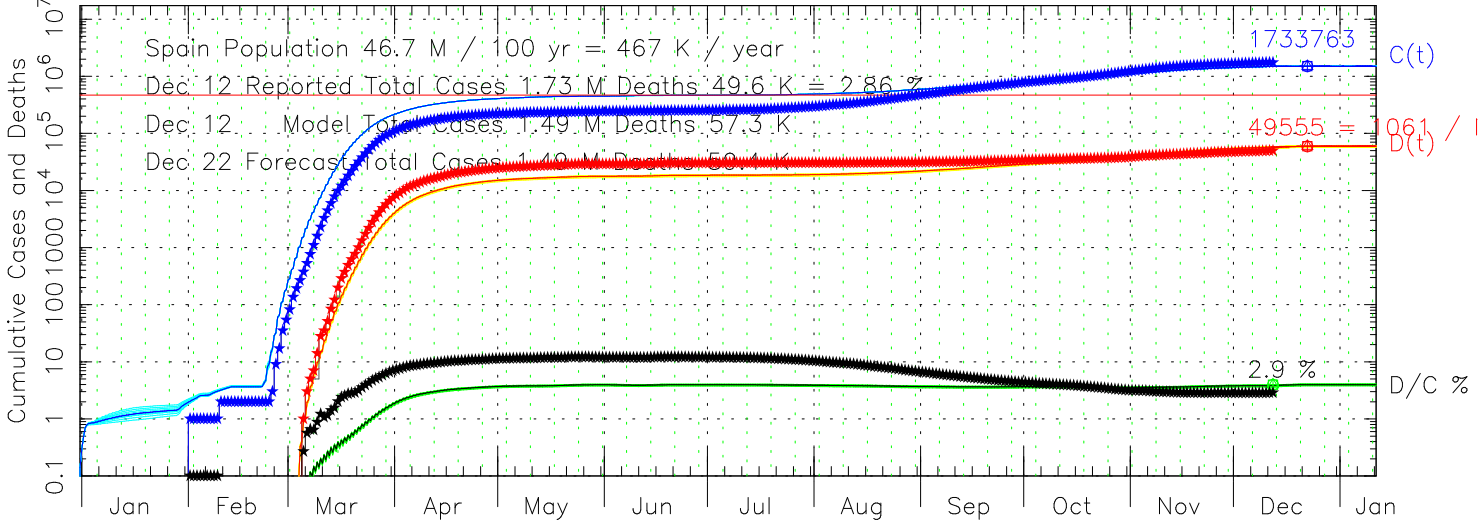

COVID-19 Reported Cases and Deaths per Day Spain
MEME fit to COVID-19 data from ECDC 2020 Dec 12

COVID-19 Cumulative Cases and Deaths Spain
MEME fit to COVID-19 data from ECDC 2020 Dec 12

COVID-19 Delay Distribution (Deaths per Case per Day) Spain
MEME fit to COVID-19 data from ECDC 2020 Dec 12