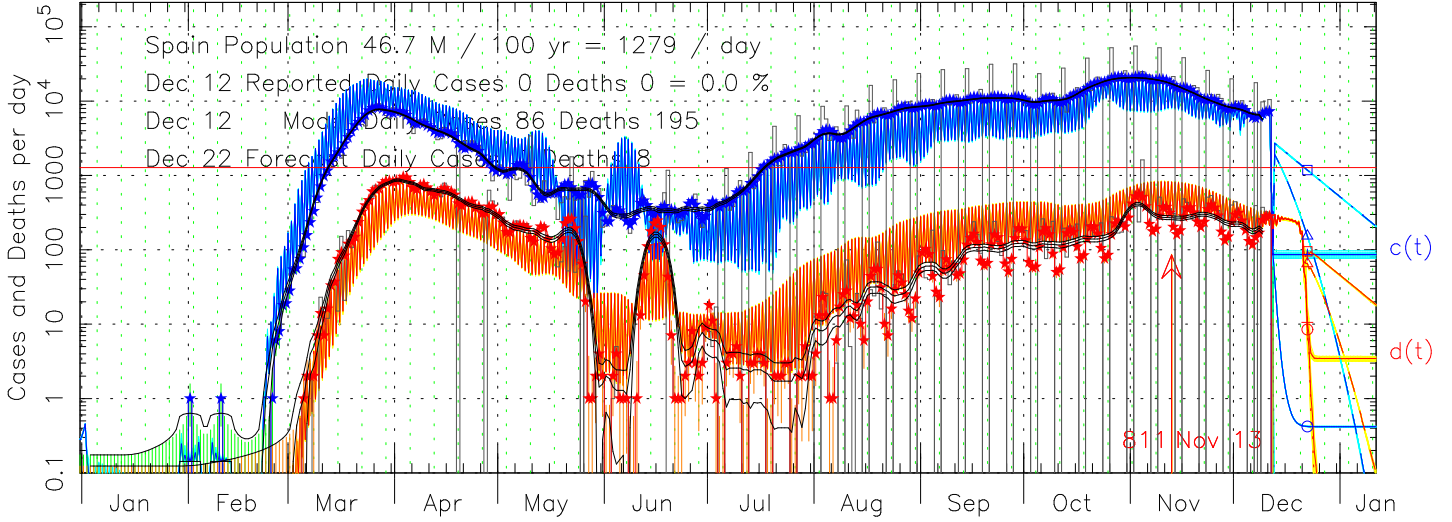

COVID-19 Reported Cases and Deaths per Day Spain
MEME fit to COVID-19 data from ECDC 2020 Dec 12

COVID-19 Cumulative Cases and Deaths Spain
MEME fit to COVID-19 data from ECDC 2020 Dec 12

COVID-19 Delay Distribution (Deaths per Case per Day) Spain
MEME fit to COVID-19 data from ECDC 2020 Dec 12