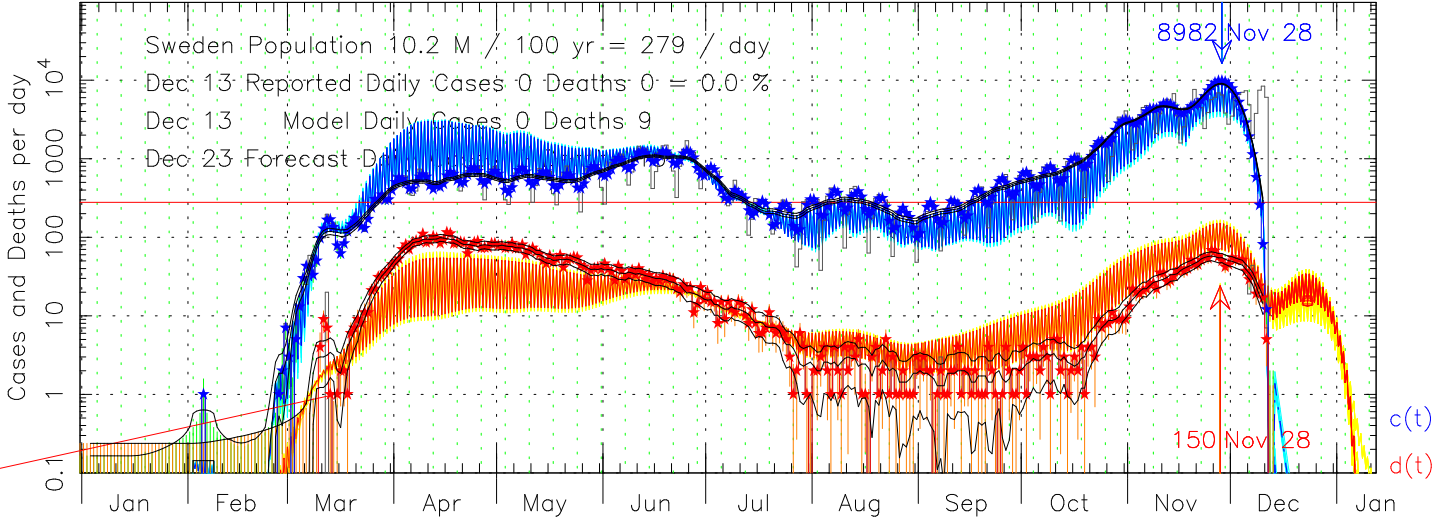

COVID-19 Reported Cases and Deaths per Day Sweden  
MEME fit to COVID-19 data from ECDC 2020 Dec 13

COVID-19 Cumulative Cases and Deaths Sweden  
MEME fit to COVID-19 data from ECDC 2020 Dec 13

COVID-19 Delay Distribution (Deaths per Case per Day) Sweden  
MEME fit to COVID-19 data from ECDC 2020 Dec 13