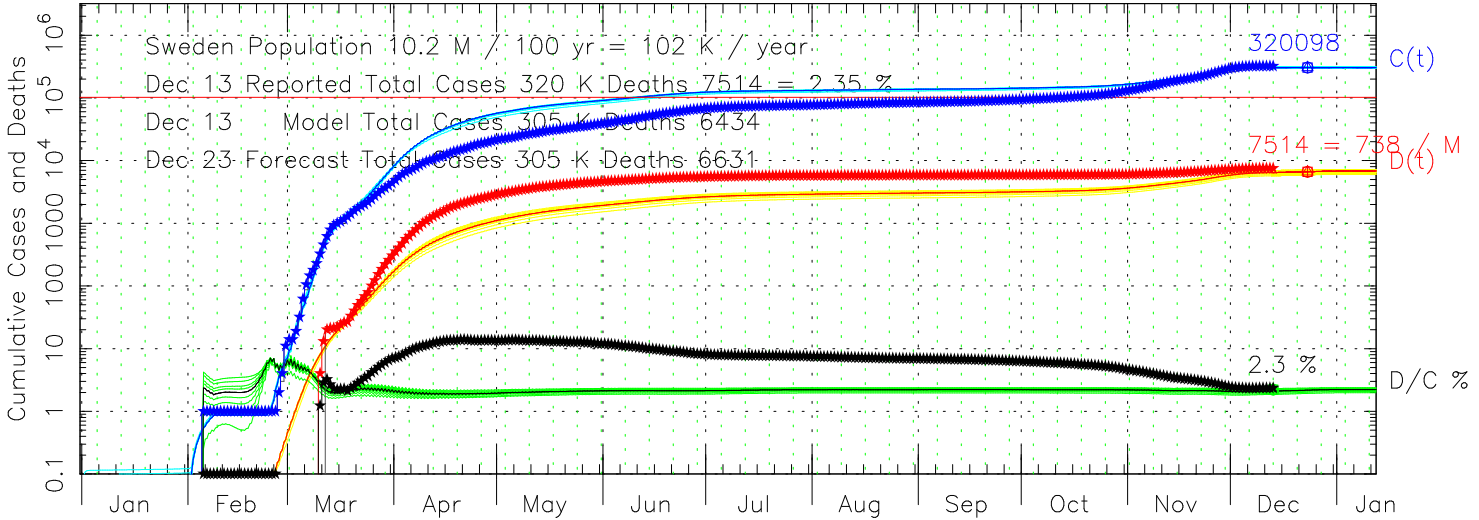

COVID-19 Reported Cases and Deaths per Day Sweden  
MEME fit to COVID-19 data from ECDC 2020 Dec 13

COVID-19 Cumulative Cases and Deaths Sweden  
MEME fit to COVID-19 data from ECDC 2020 Dec 13

COVID-19 Delay Distribution (Deaths per Case per Day) Sweden  
MEME fit to COVID-19 data from ECDC 2020 Dec 13