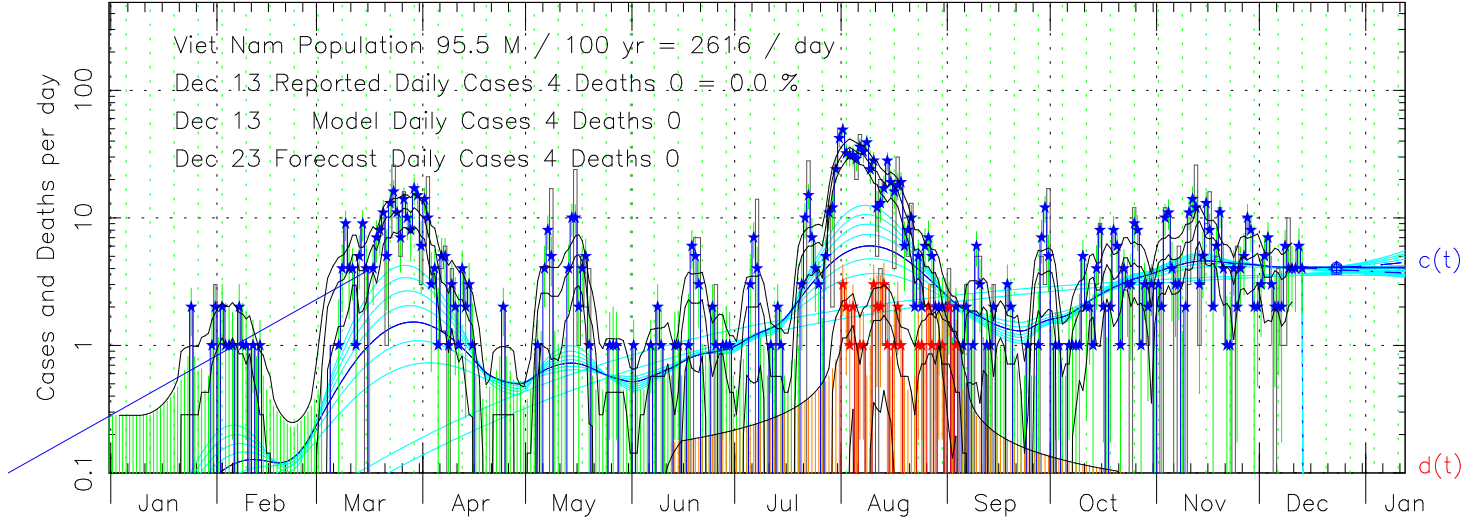

COVID-19 Reported Cases and Deaths per Day Viet Nam
 MEME fit to COVID-19 data from ECDC 2020 Dec 13

COVID-19 Cumulative Cases and Deaths Viet Nam
 MEME fit to COVID-19 data from ECDC 2020 Dec 13

COVID-19 Delay Distribution (Deaths per Case per Day) Viet Nam
 MEME fit to COVID-19 data from ECDC 2020 Dec 13