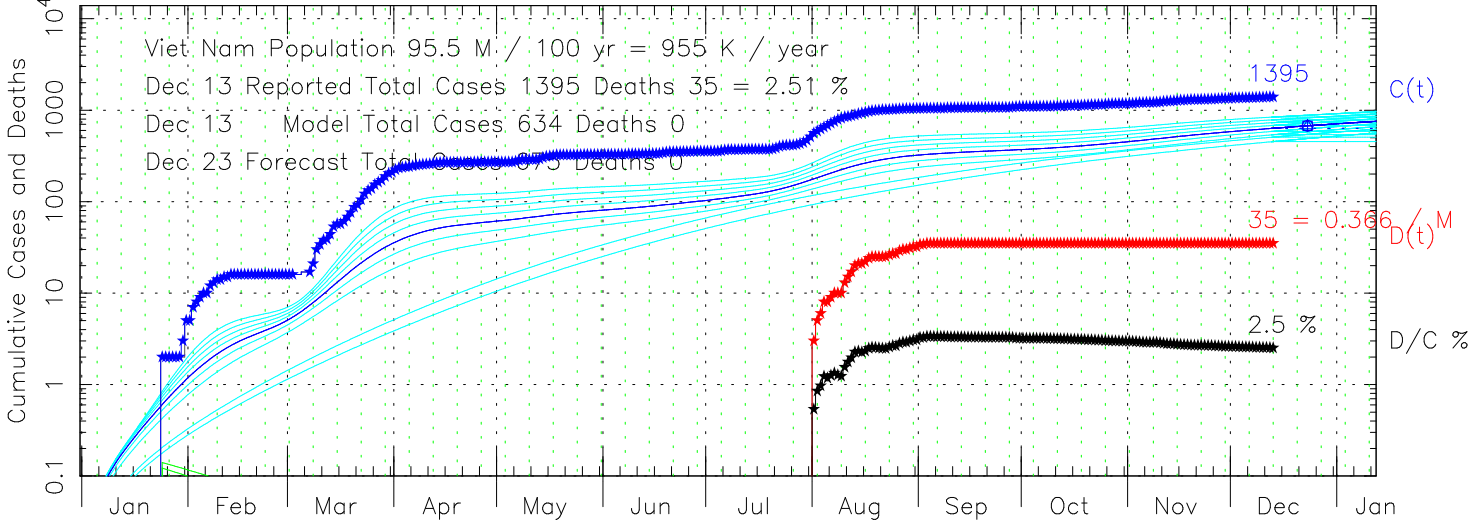

COVID-19 Reported Cases and Deaths per Day Viet Nam
 MEME fit to COVID-19 data from ECDC 2020 Dec 13

COVID-19 Cumulative Cases and Deaths Viet Nam
 MEME fit to COVID-19 data from ECDC 2020 Dec 13

COVID-19 Delay Distribution (Deaths per Case per Day) Viet Nam
 MEME fit to COVID-19 data from ECDC 2020 Dec 13