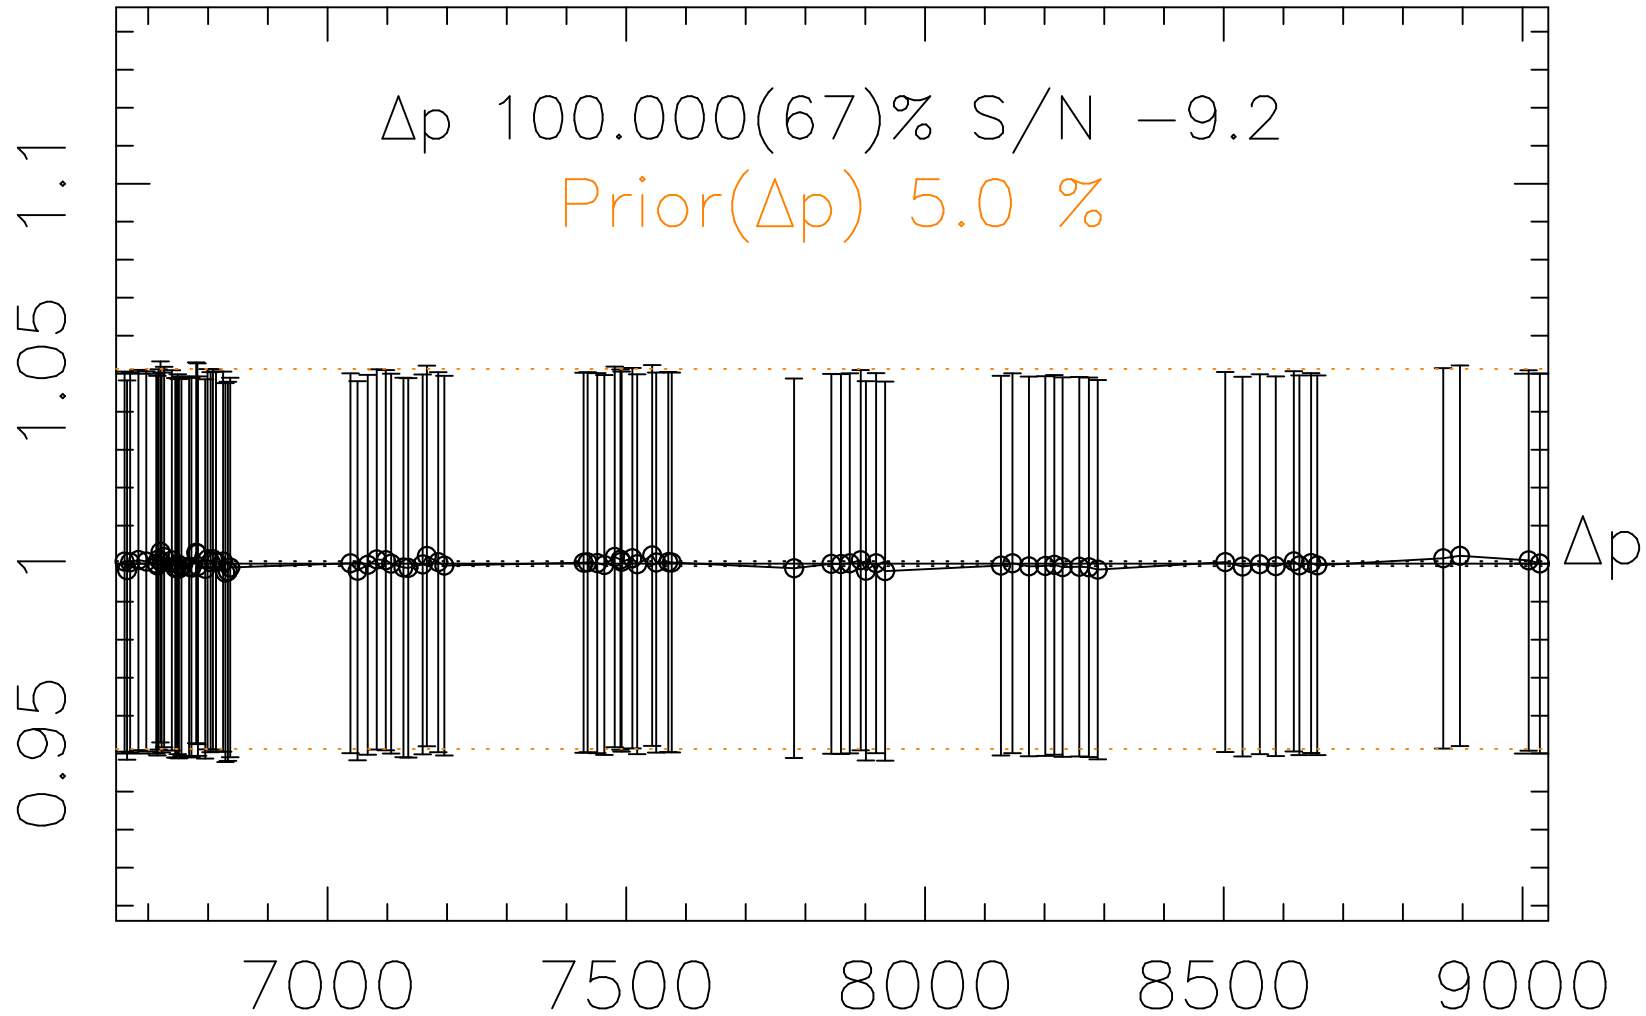

Phot Corrections

rm007

med(mad)%

Δp 1

MJD - 2450000