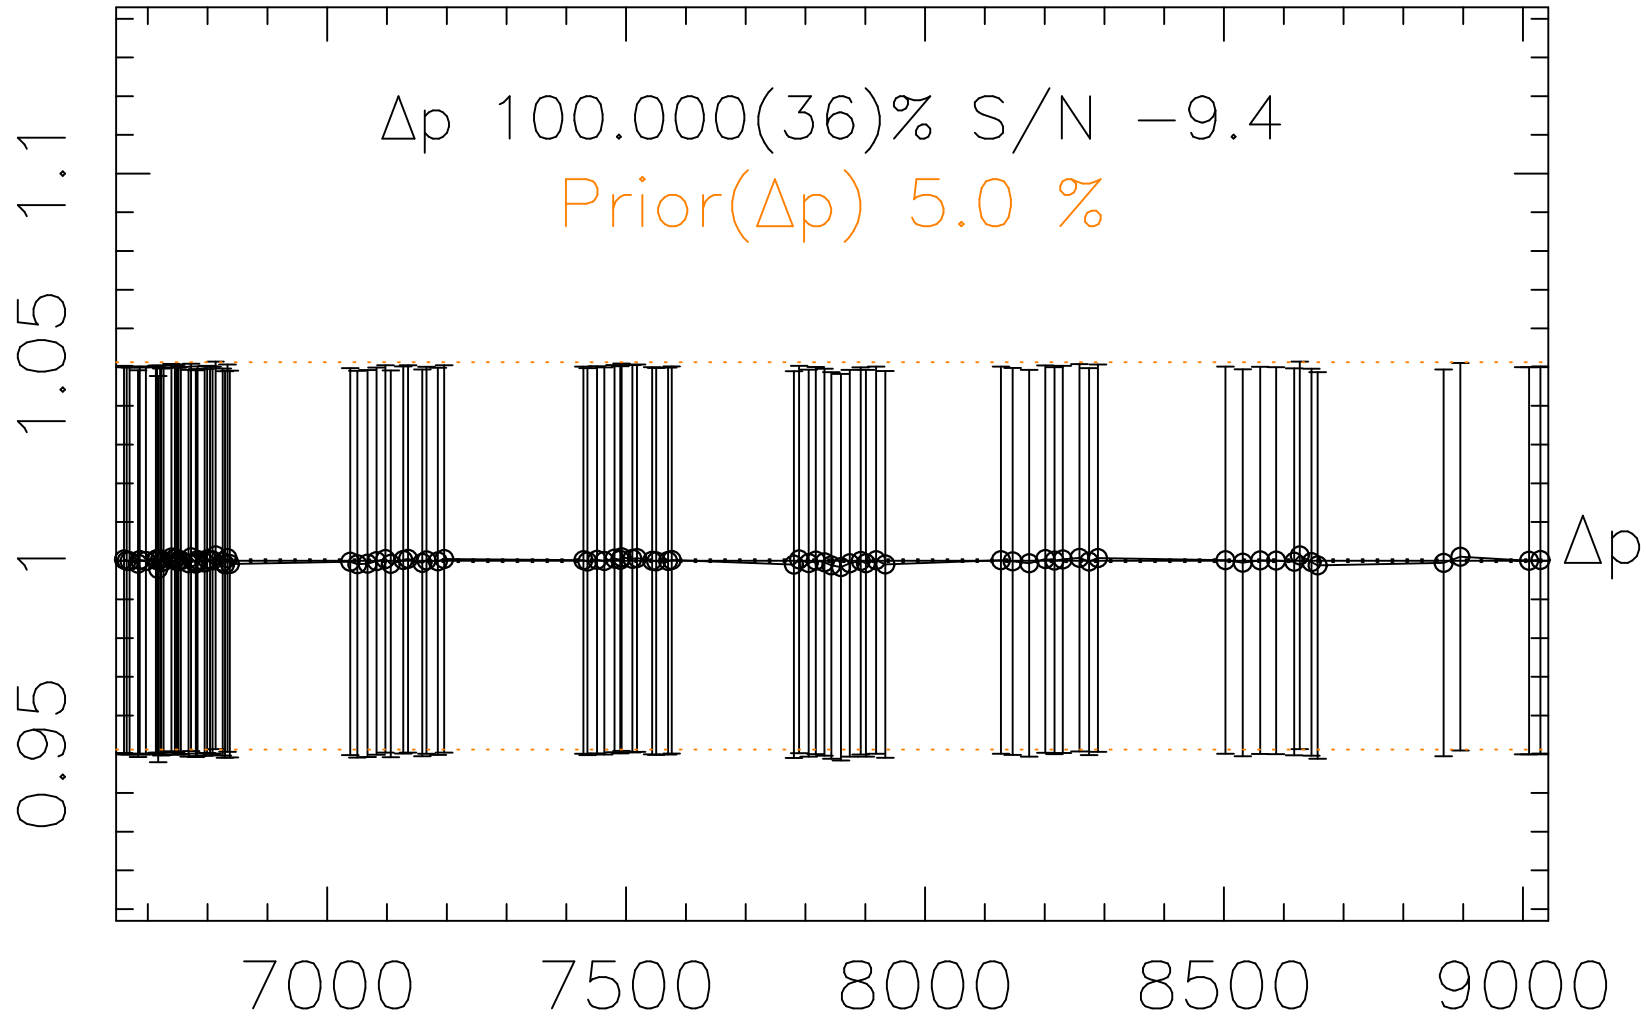

Phot Corrections

rm011

med(mad)%

Δp 1

MJD - 2450000