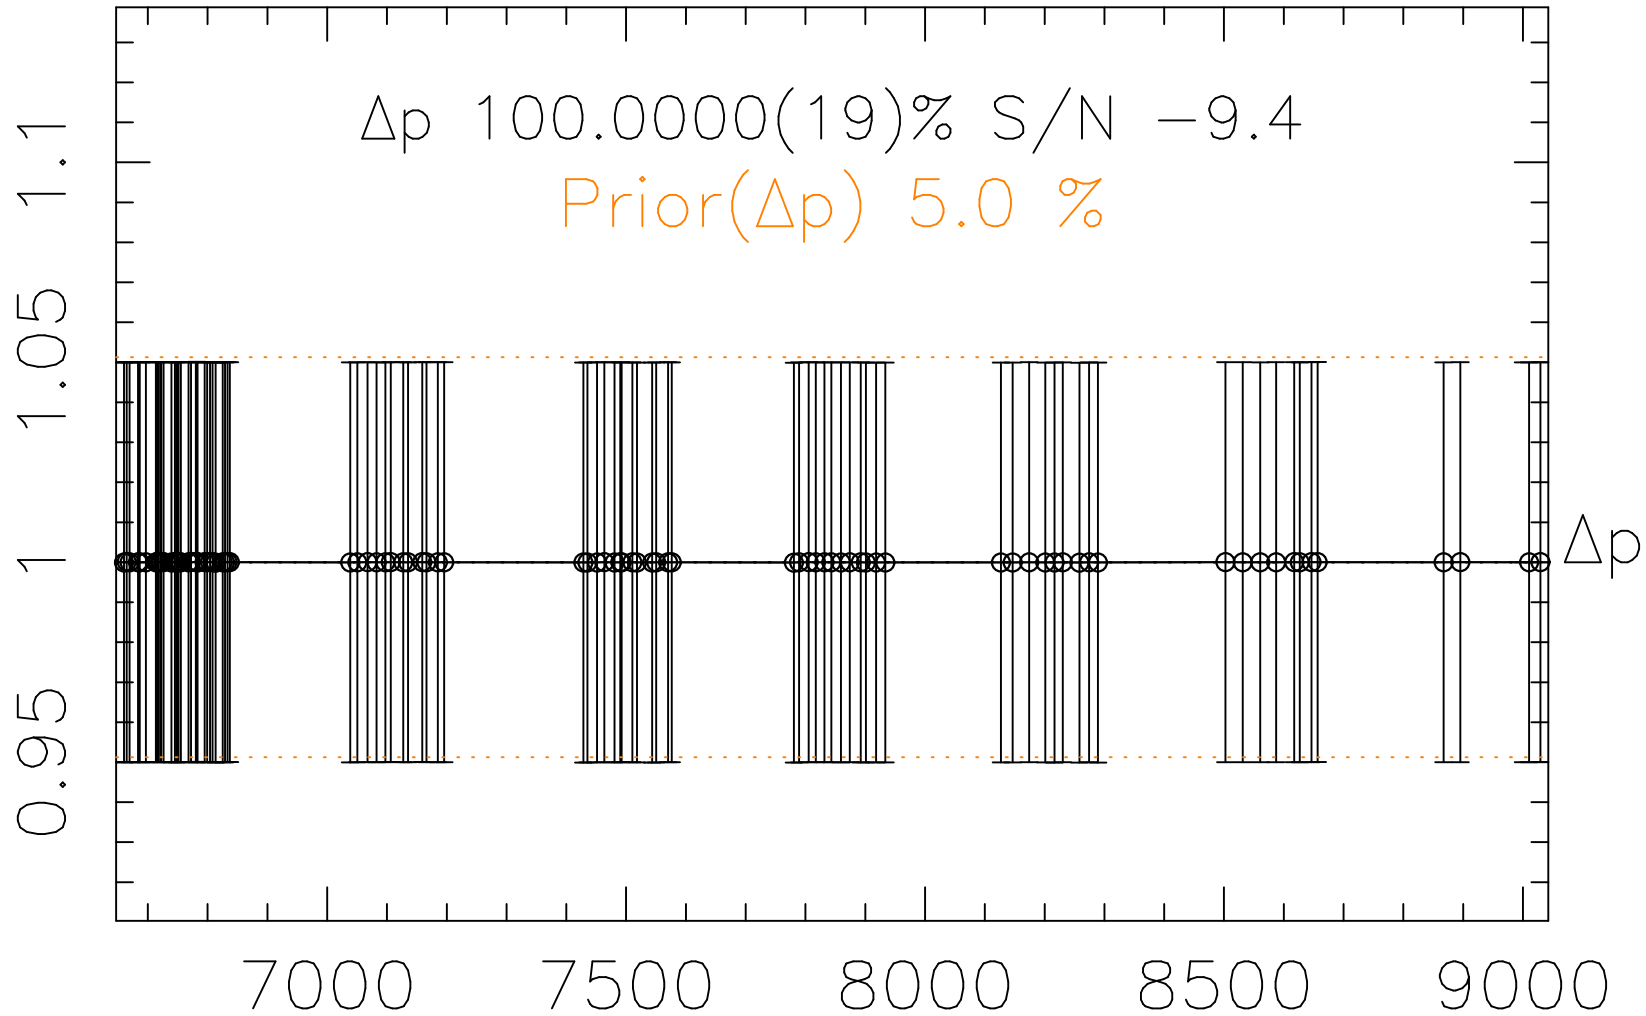

Phot Corrections

rm036

med(mad)%

Δp 1

MJD - 2450000