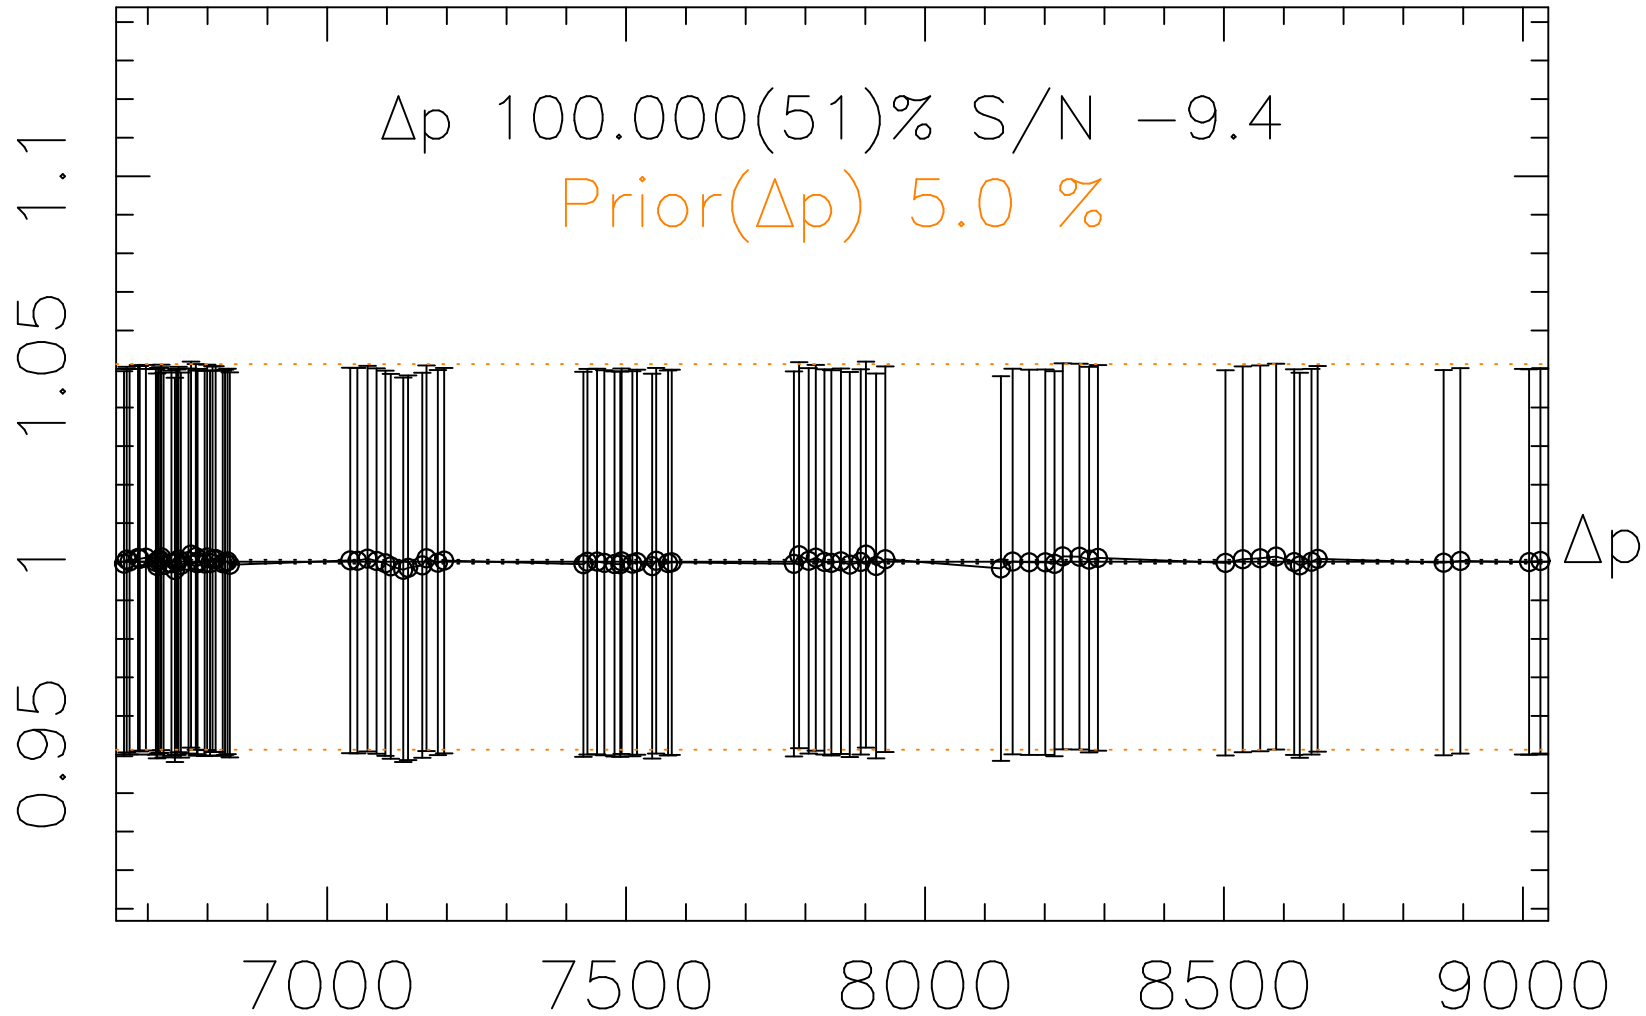

Phot Corrections

rm048

med(mad)%

Δp 1

MJD - 2450000