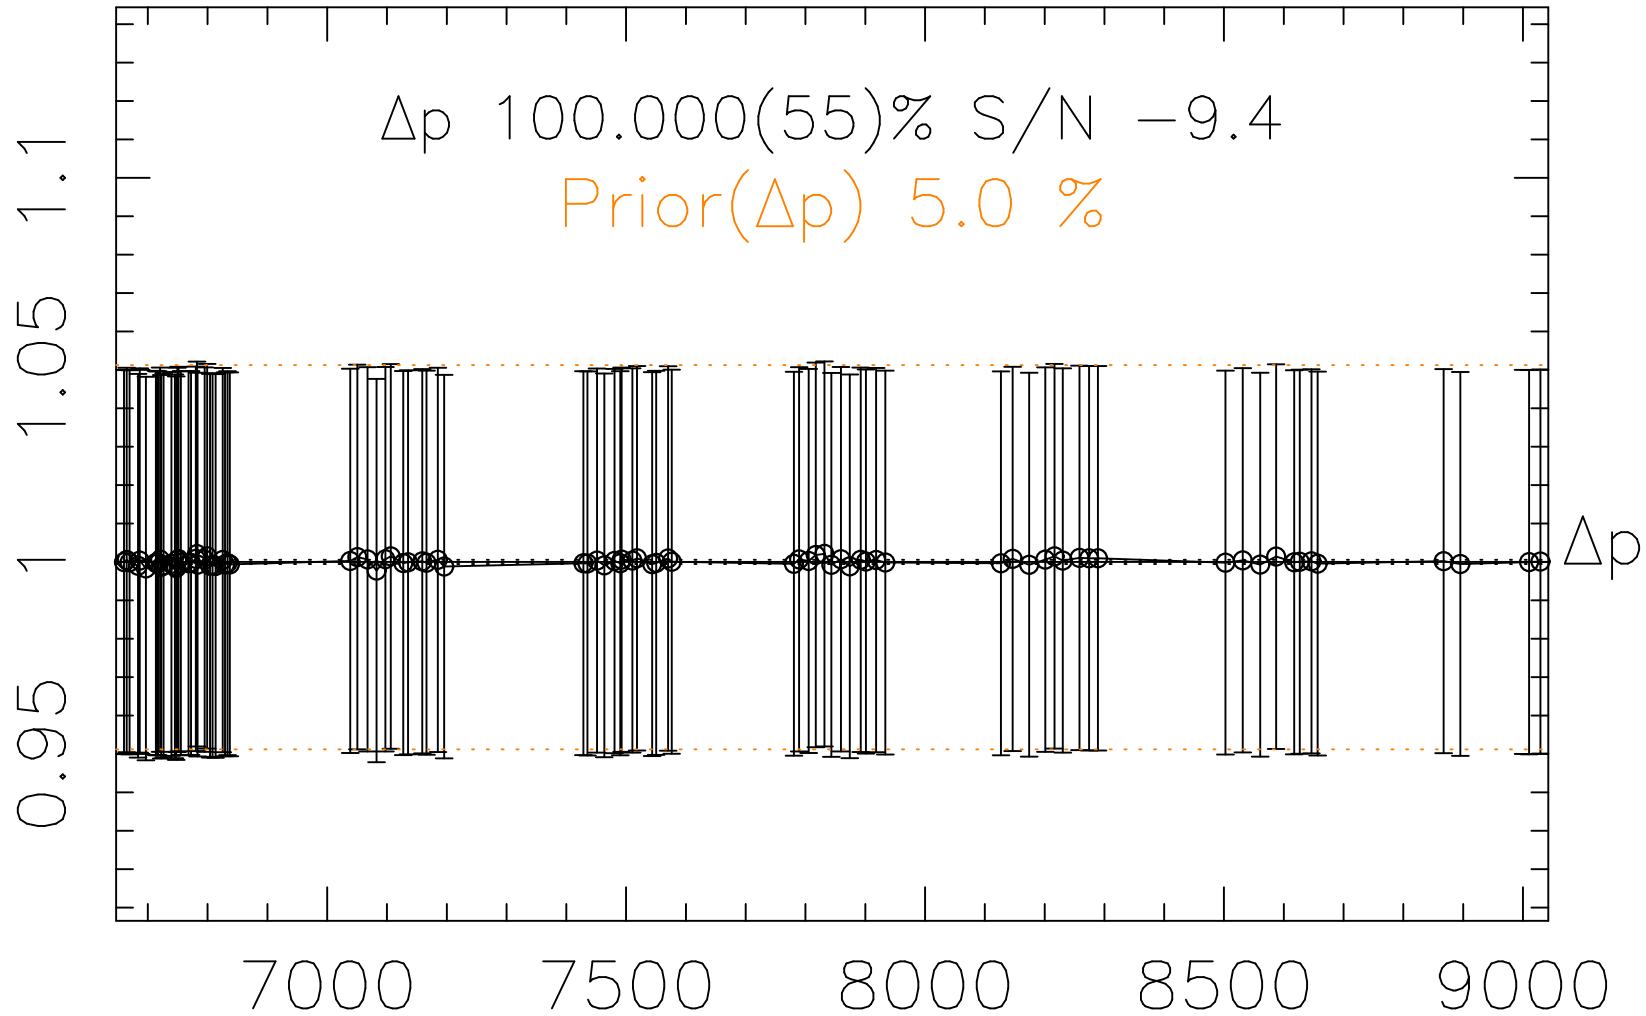

Phot Corrections

rm072

med(mad)%

Δp 1

MJD - 2450000