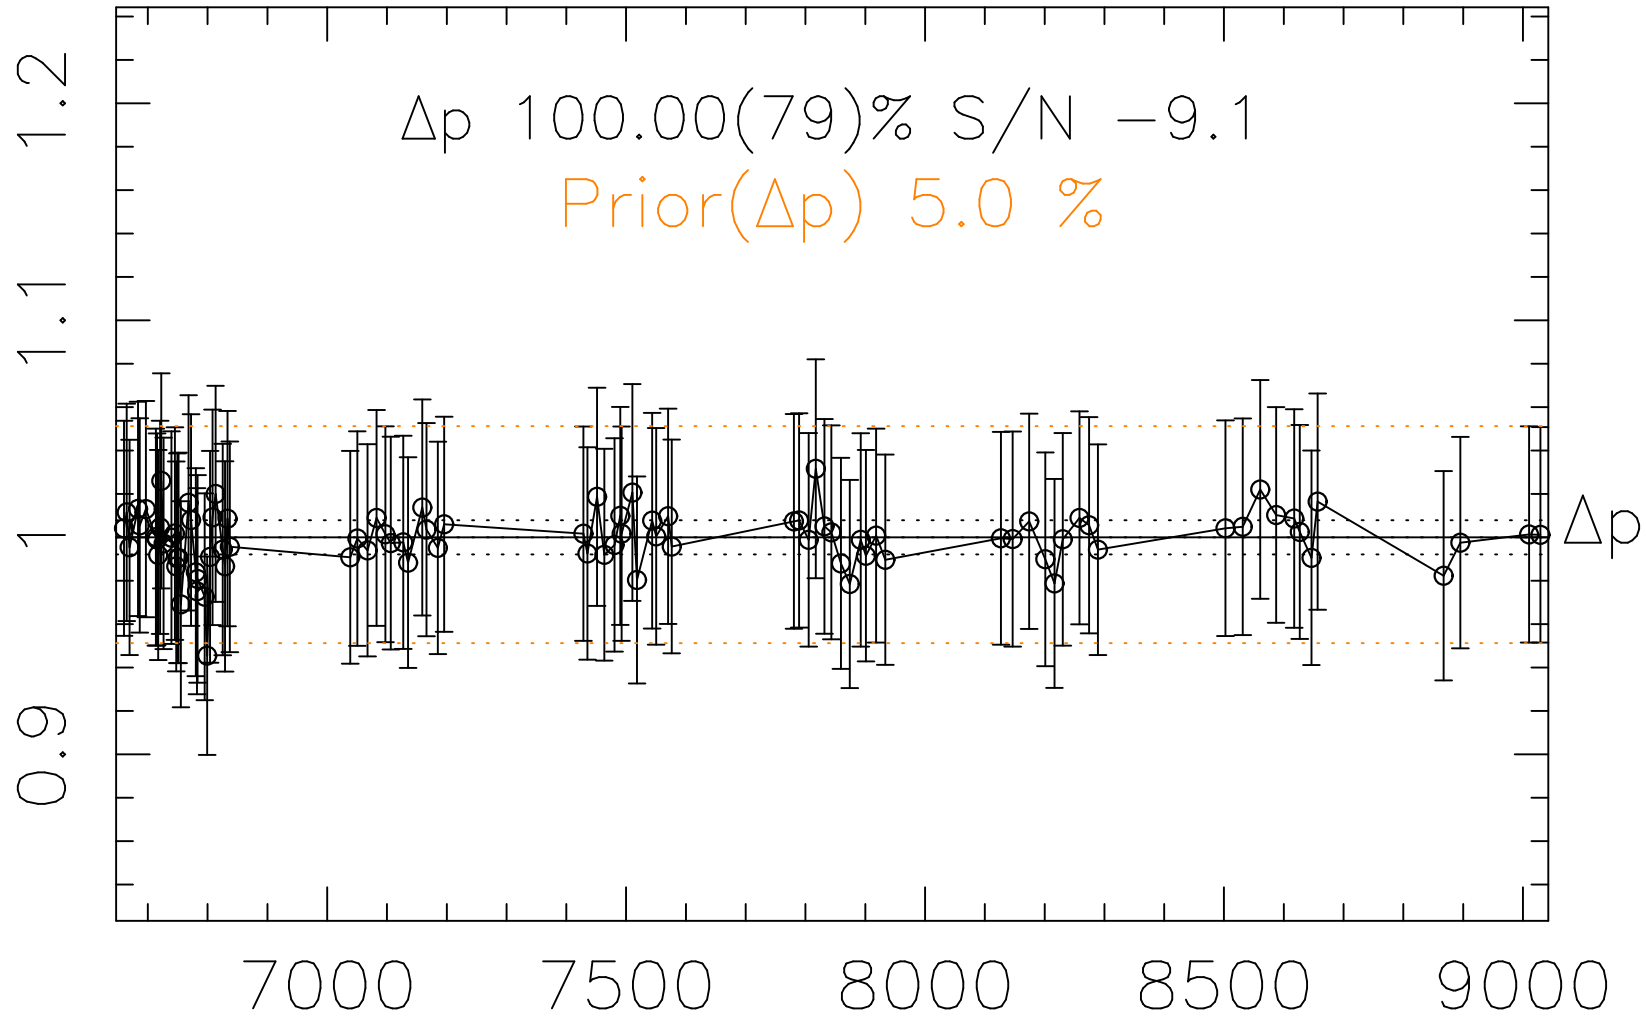

Phot Corrections

rm090

med(mad)%

Δp 1

MJD - 2450000