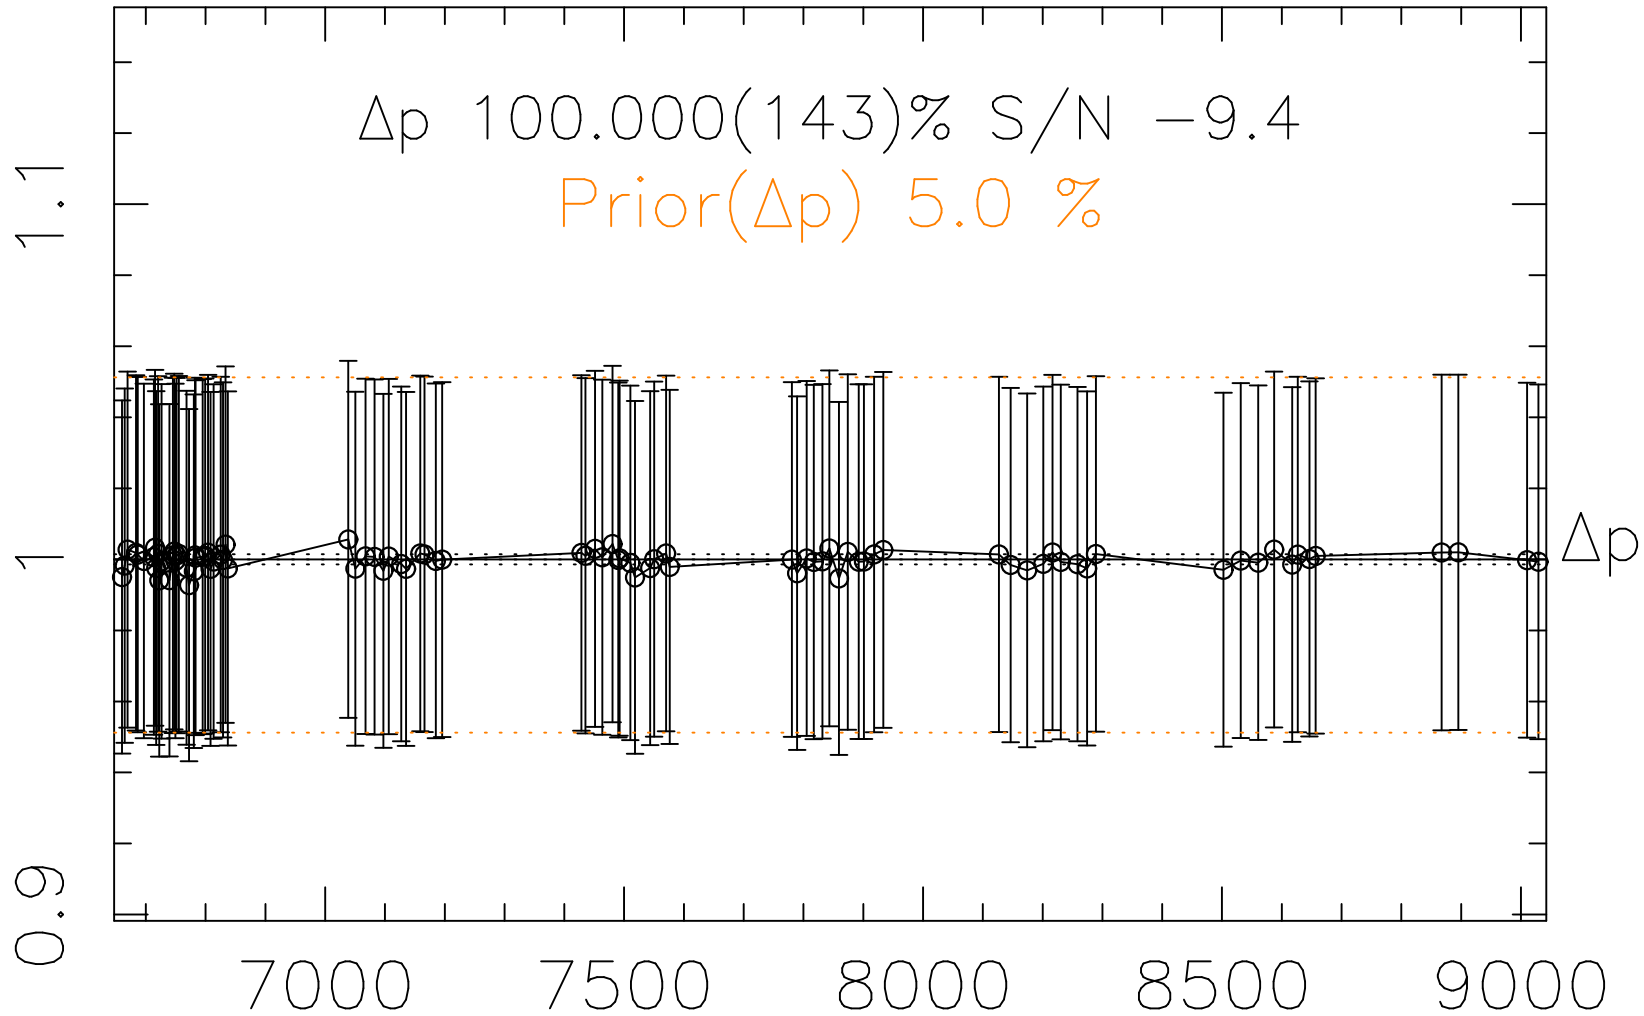

Phot Corrections

rm093

med(mad)%

Δp 1

MJD - 2450000