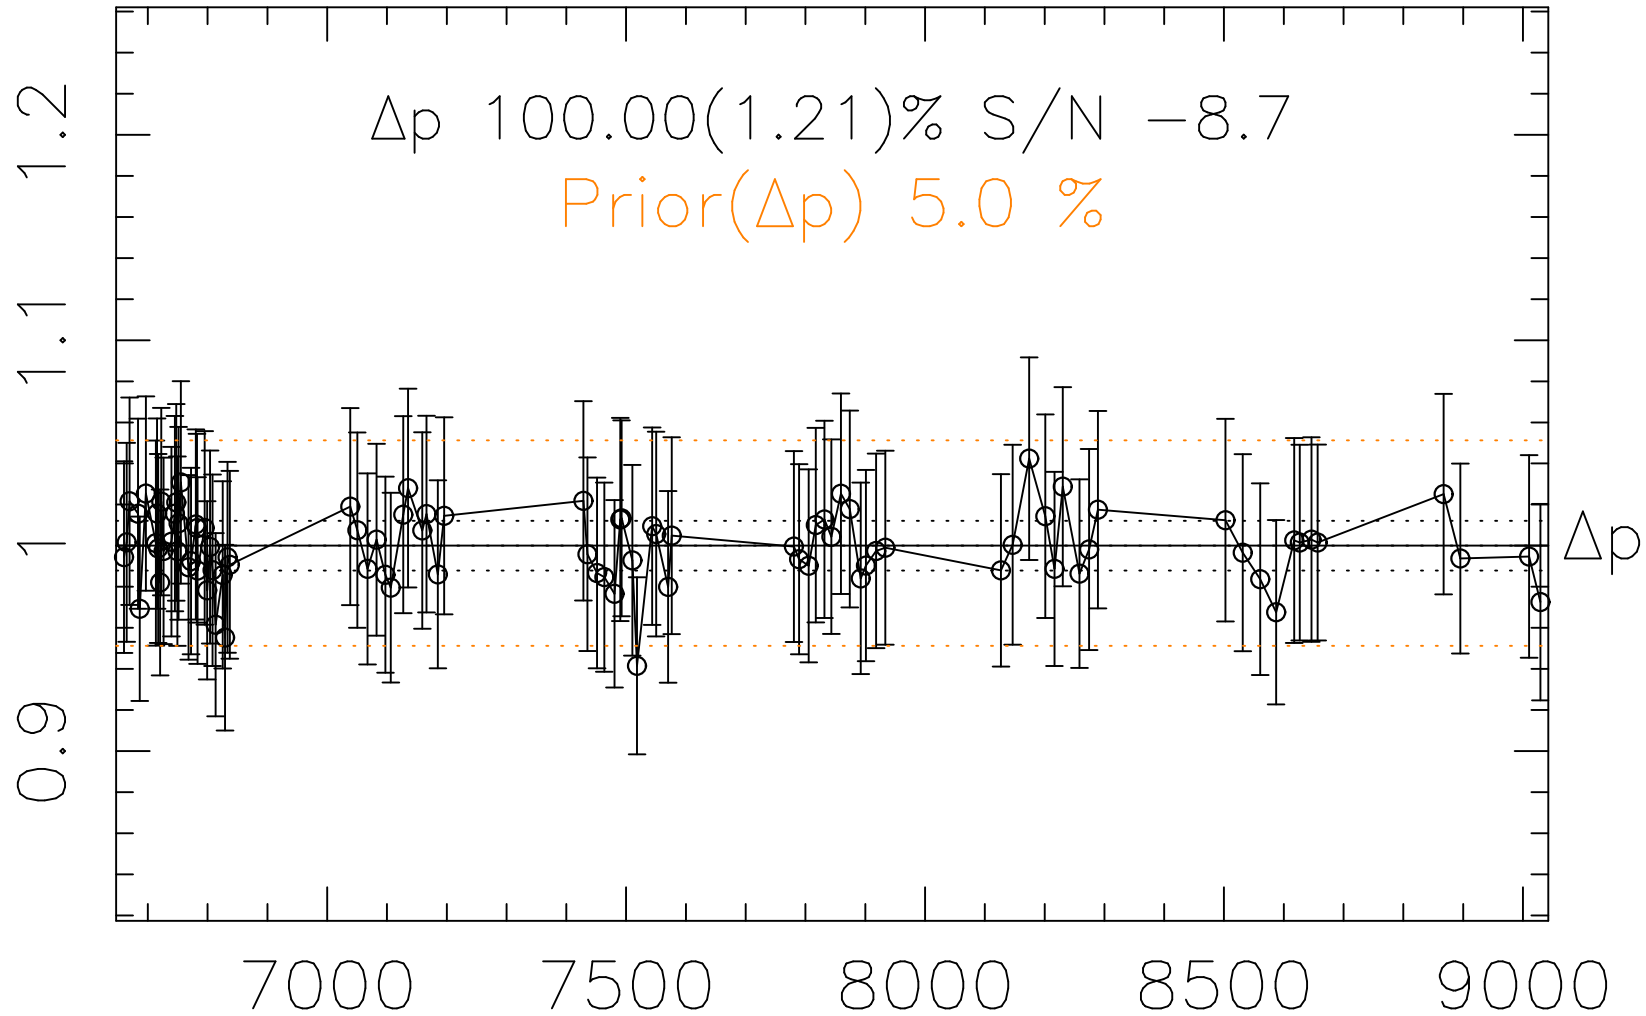

Phot Corrections

rm095

med(mad)%

Δp 1

MJD - 2450000