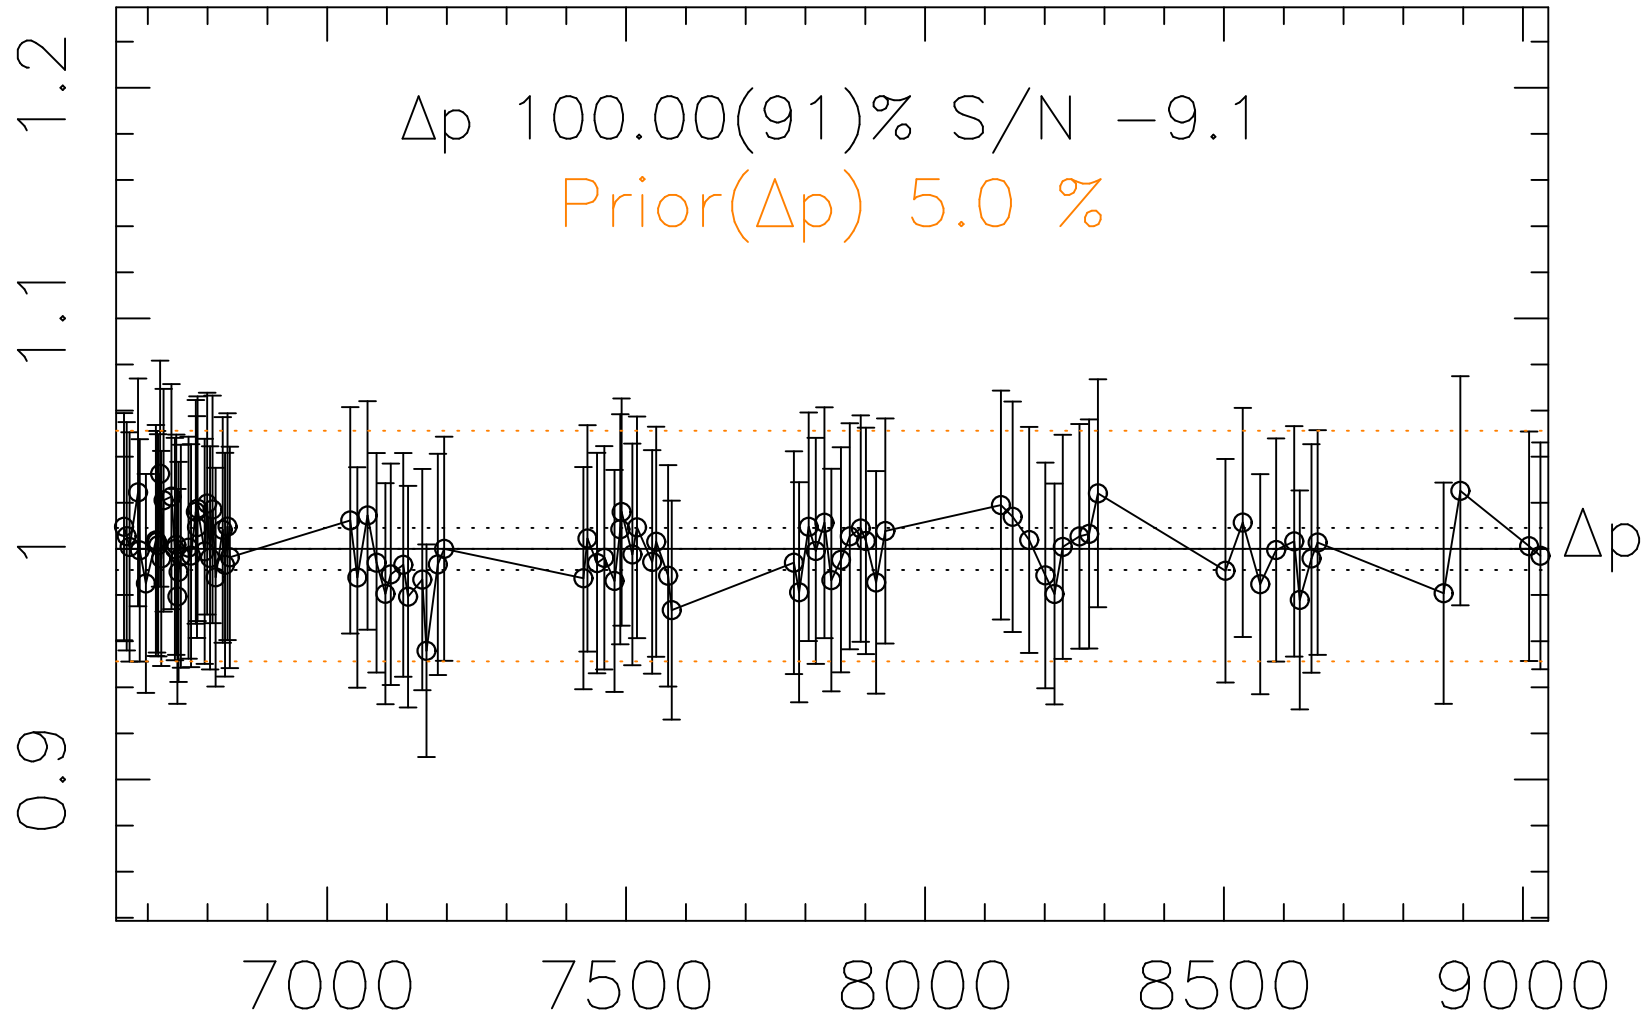

Phot Corrections

rm145

med(mad)%

Δp 1

MJD - 2450000