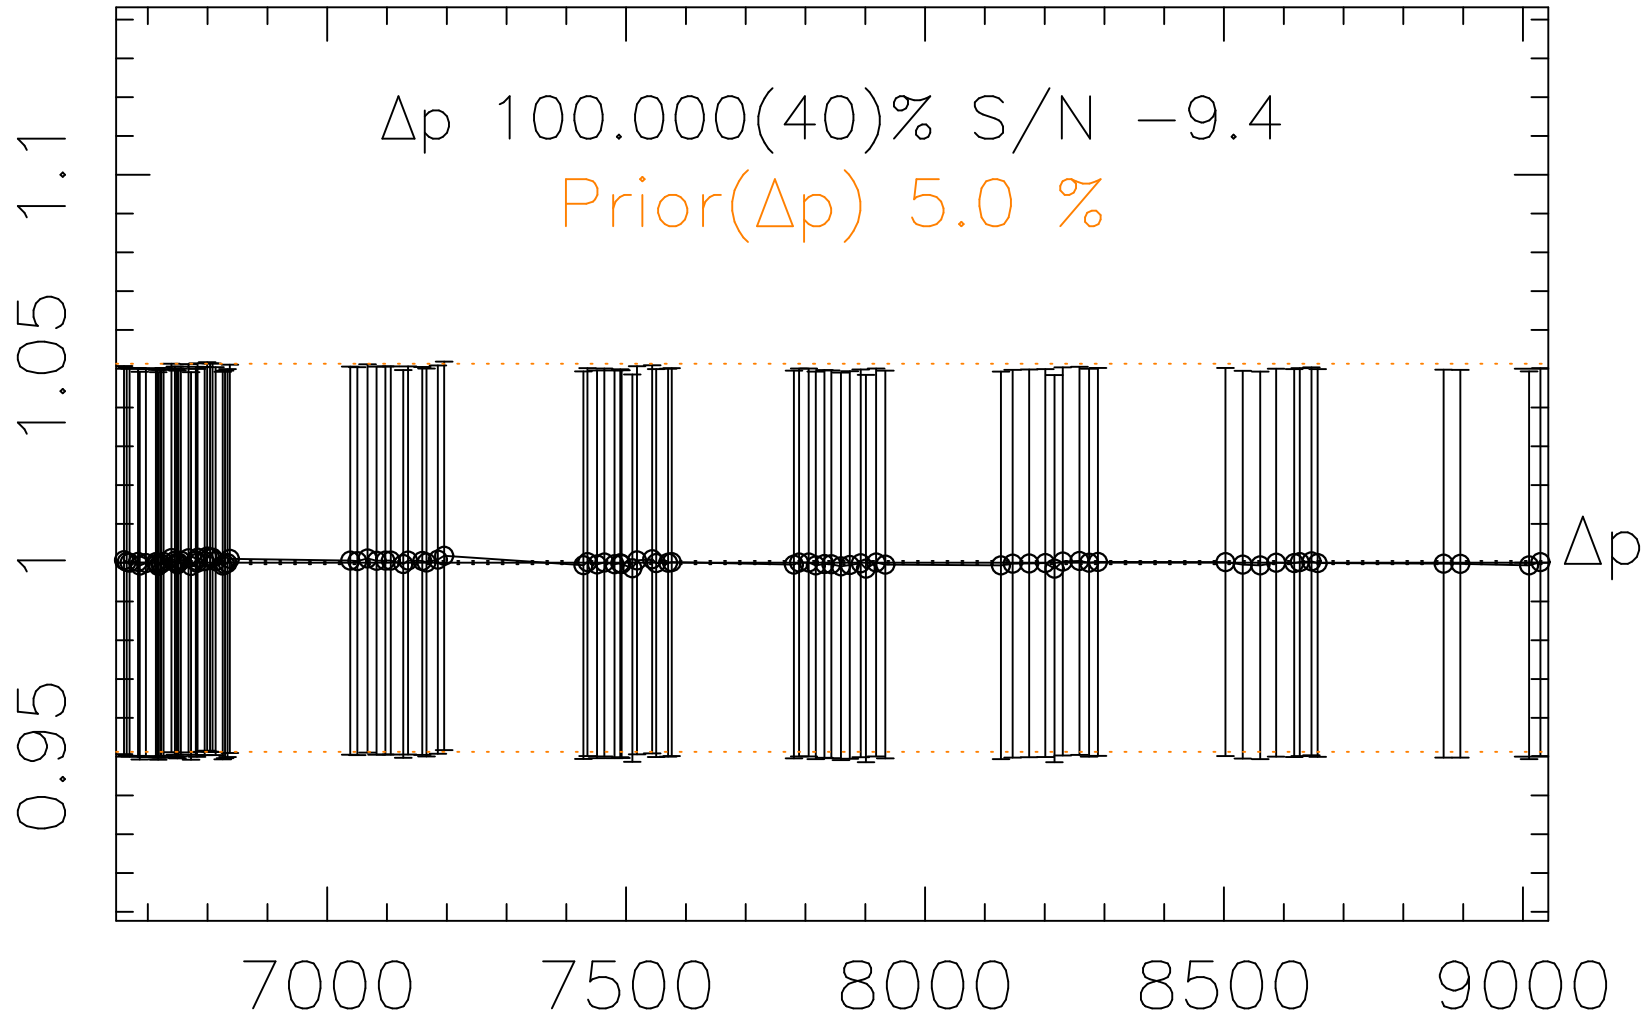

Phot Corrections

rm149

med(mad)%

Δp 1

MJD - 2450000