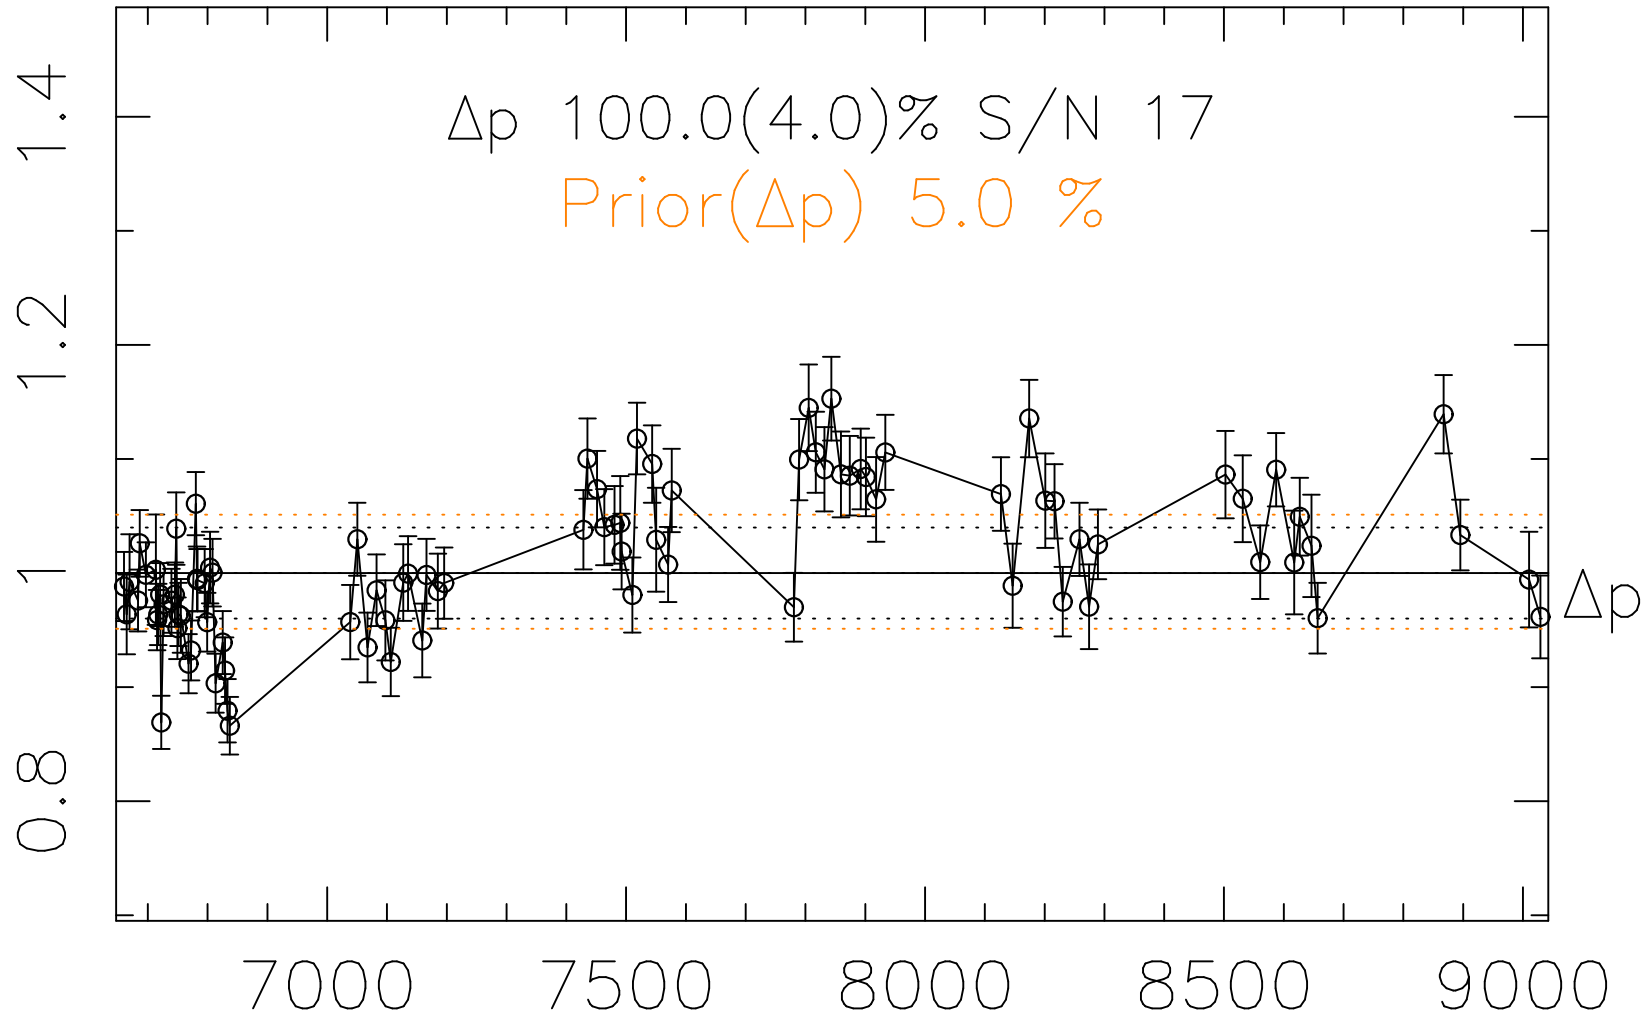

Phot Corrections

rm180

med(mad)%

Δp 1

MJD - 2450000