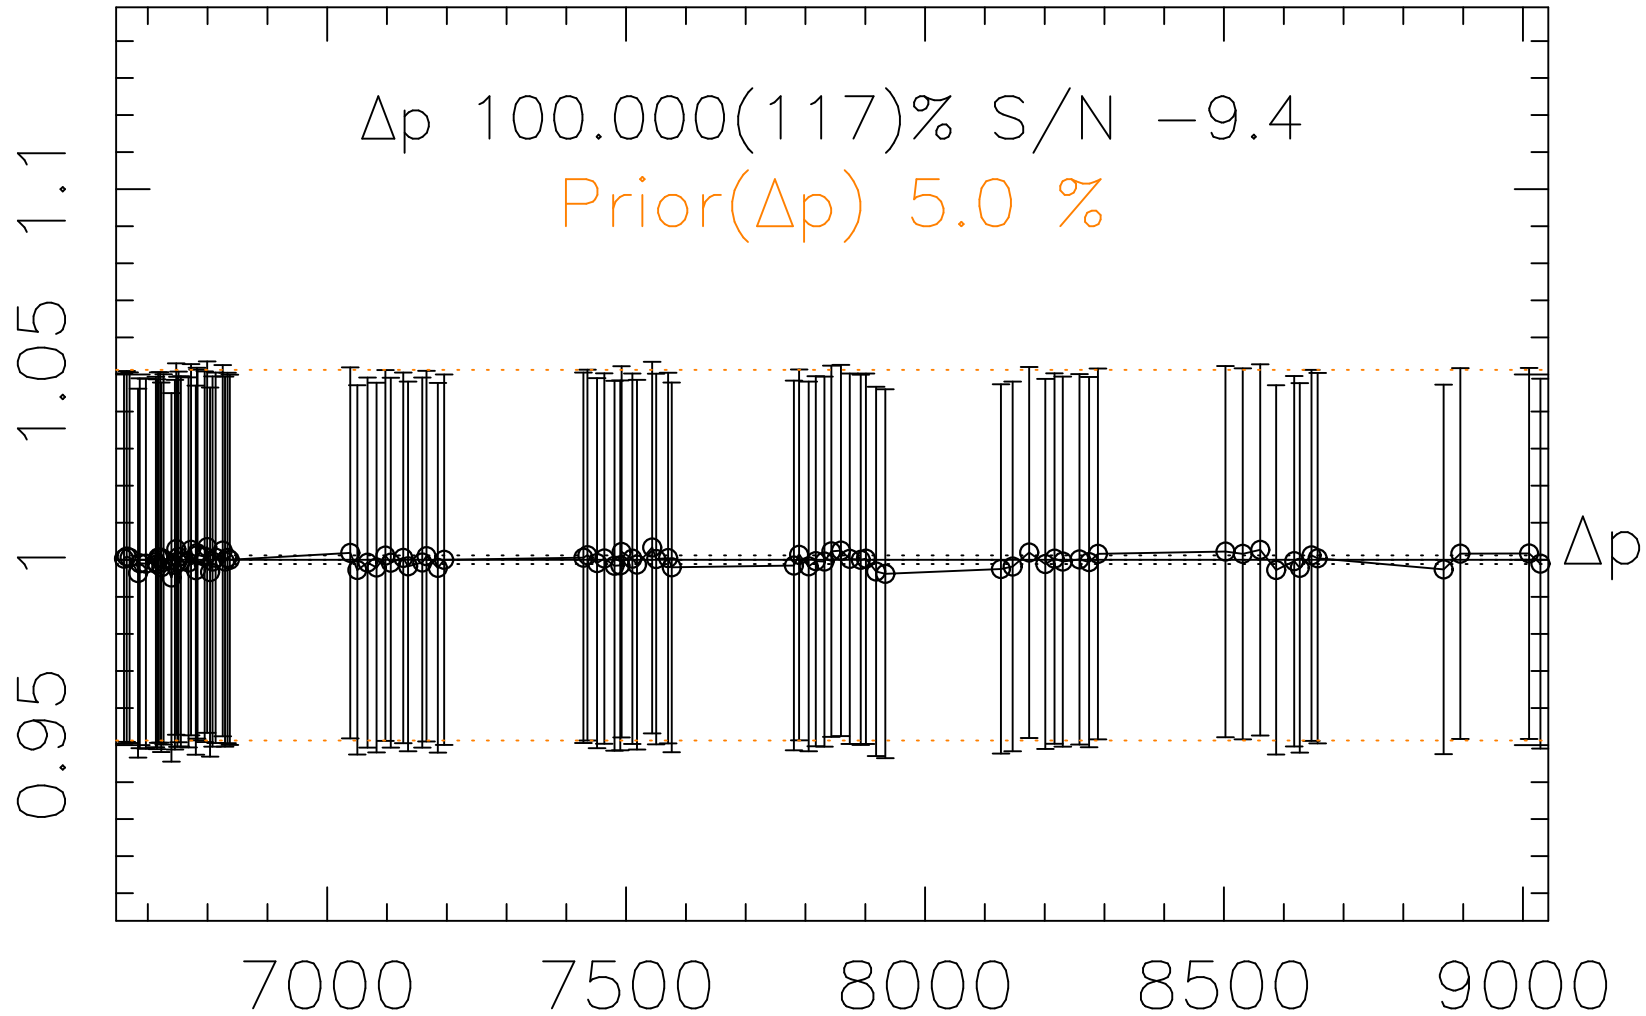

Phot Corrections

rm186

med(mad)%

Δp 1

MJD - 2450000