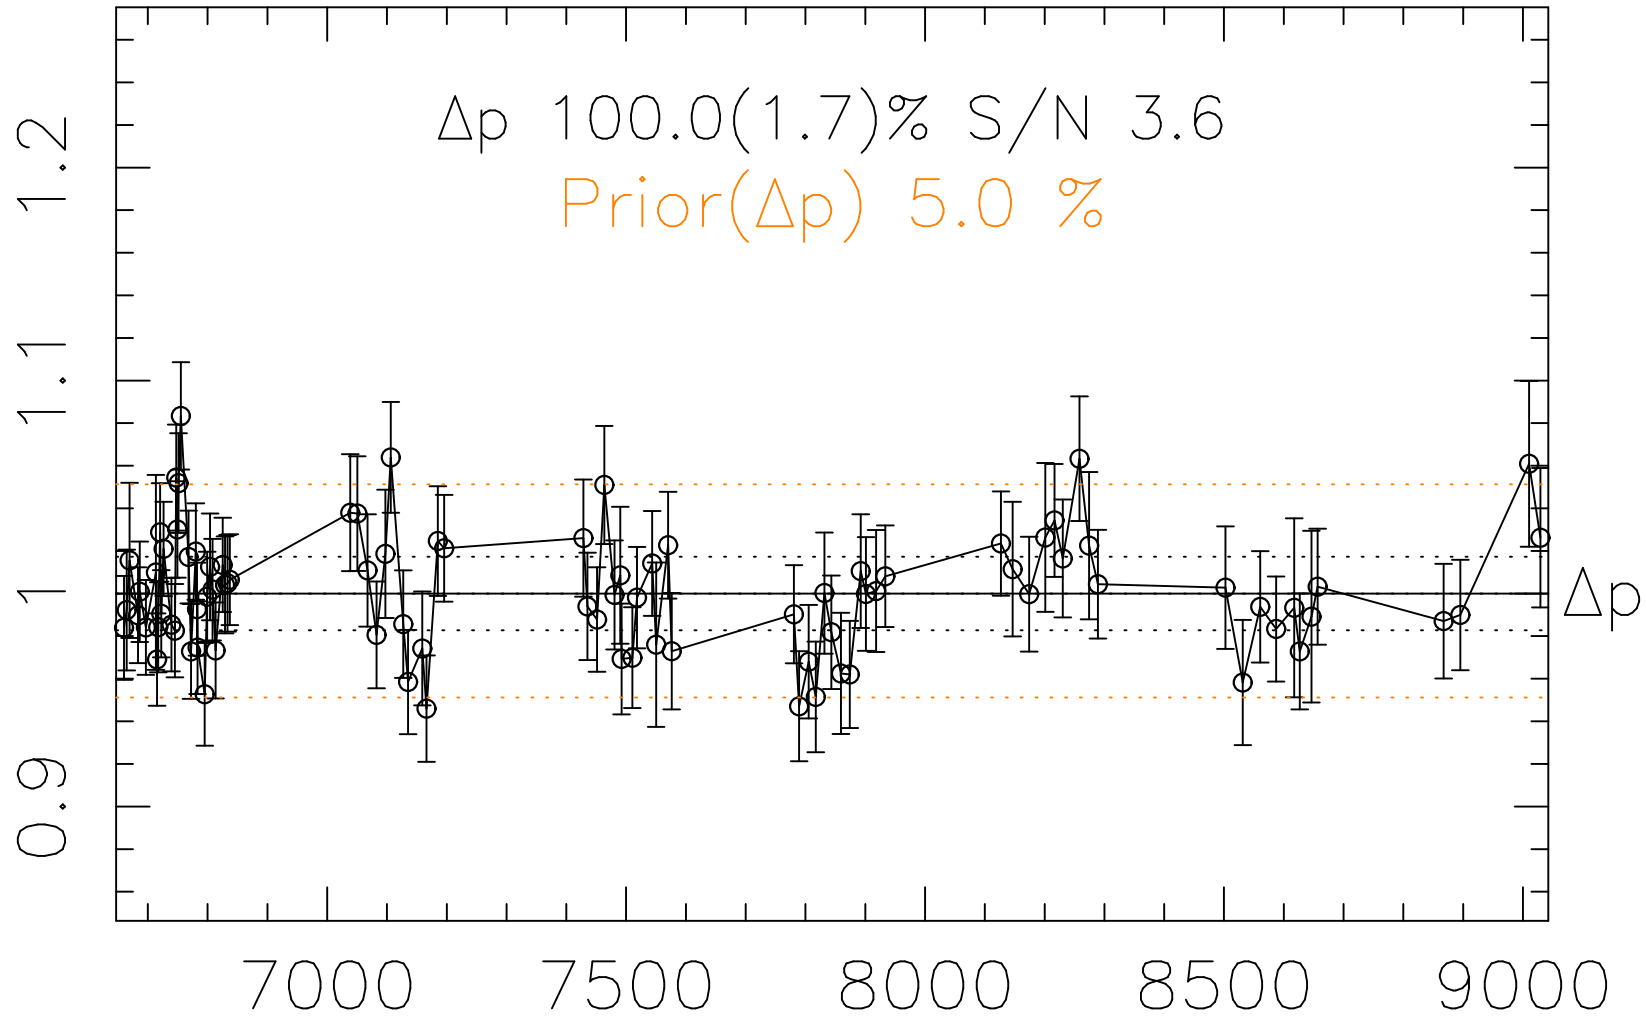

Phot Corrections

rm195

med(mad)%

Δp 1

MJD - 2450000