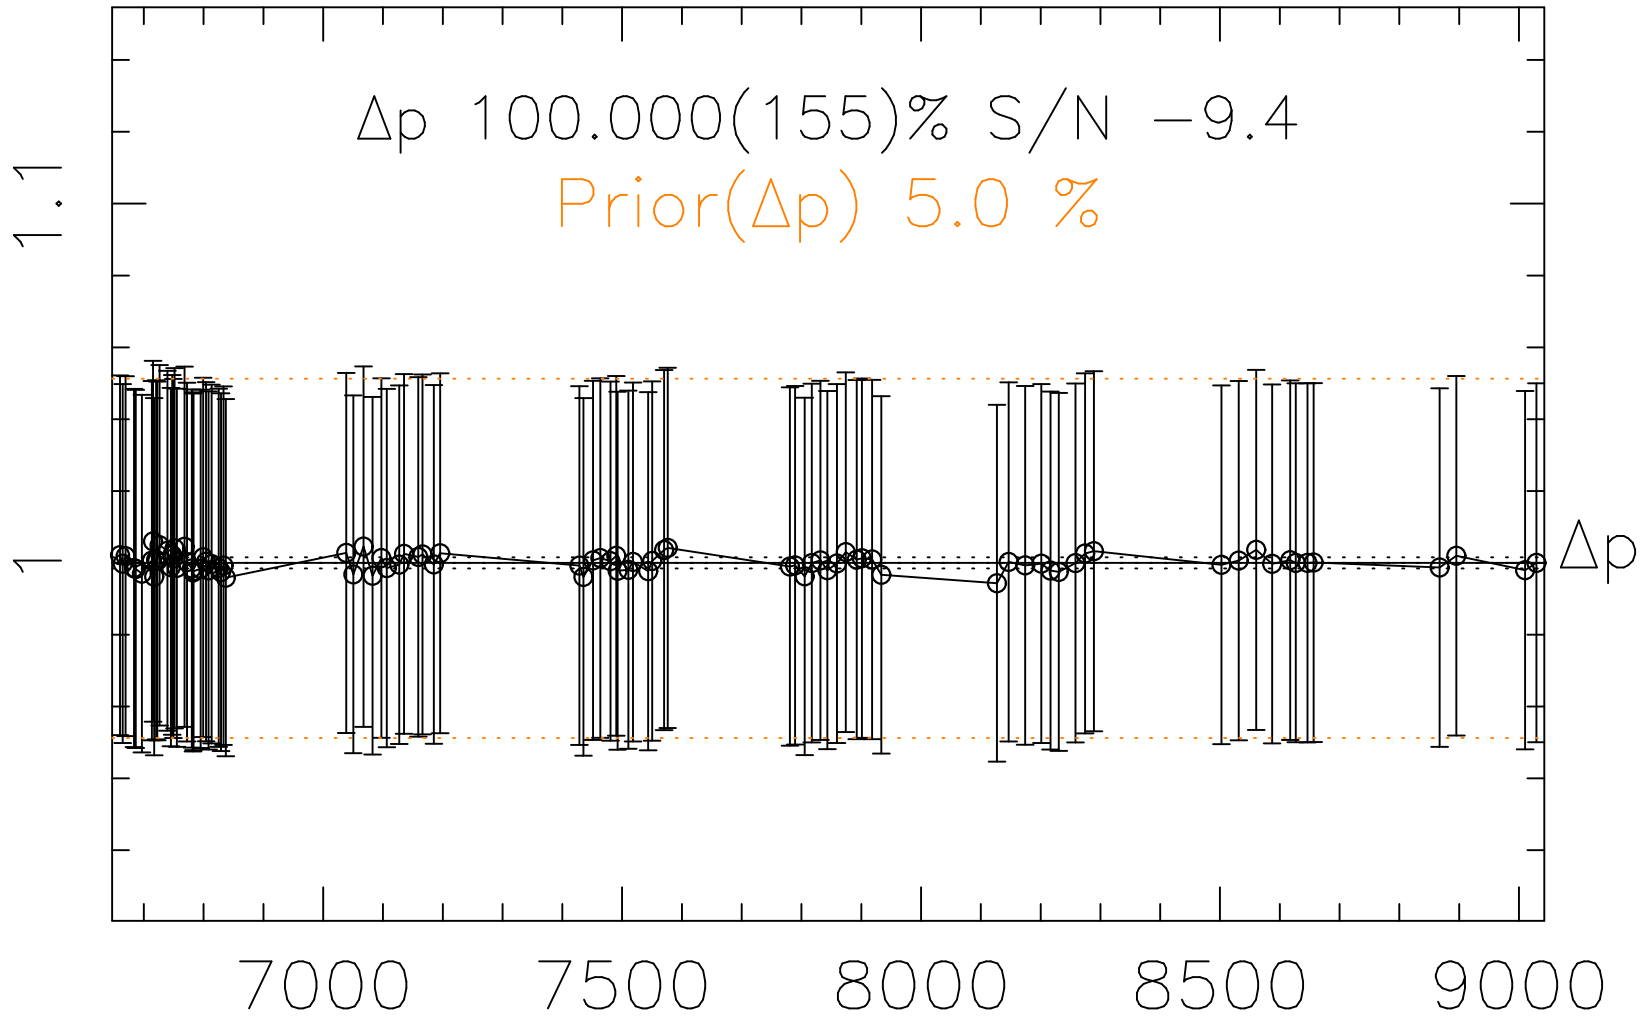

Phot Corrections

rm231

med(mad)%

Δp 1

MJD - 2450000