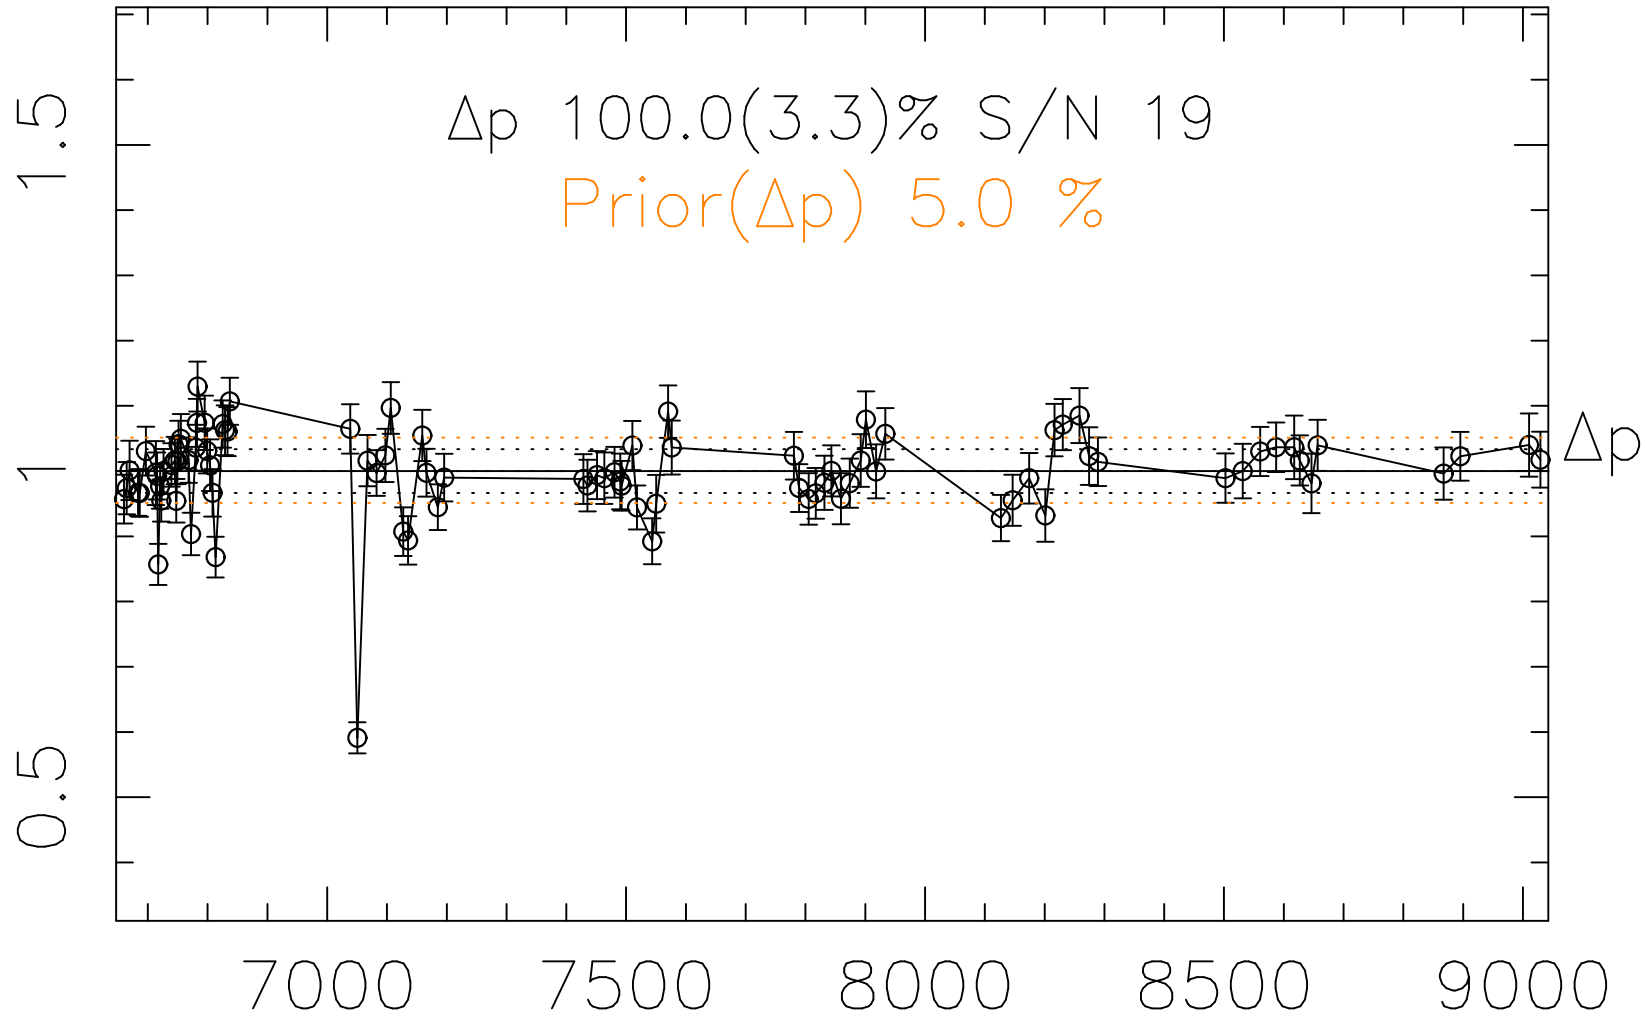

Phot Corrections

rm241

med(mad)%

Δp 1

MJD - 2450000