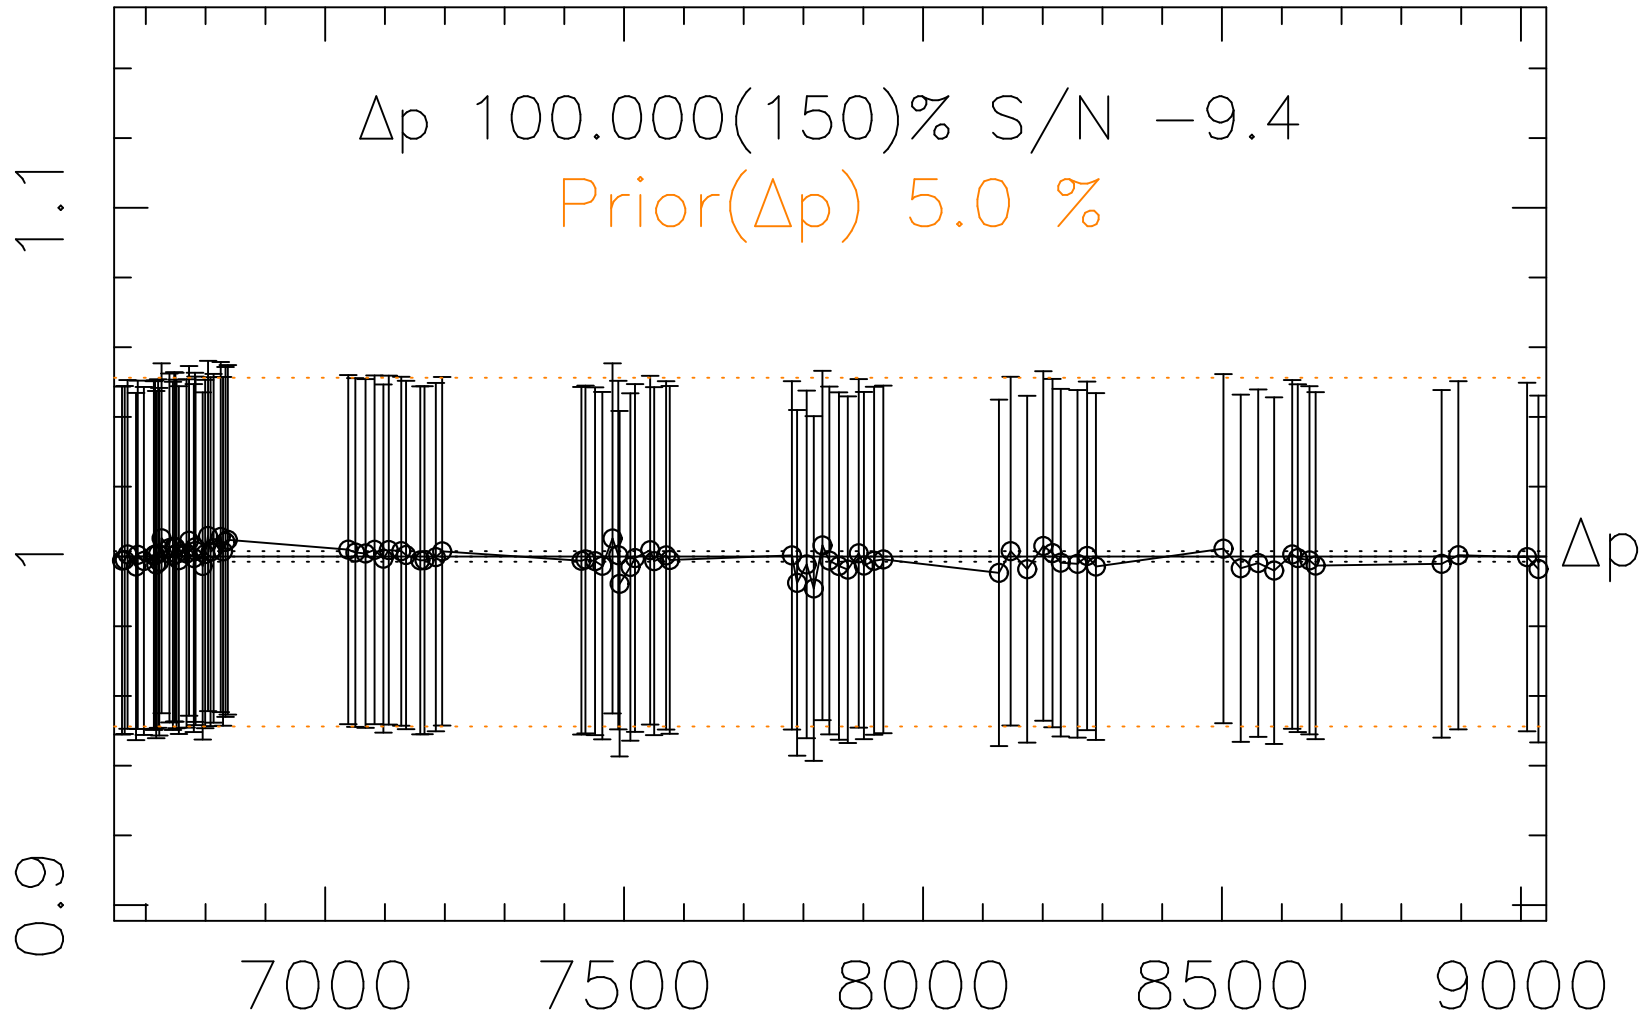

Phot Corrections

rm245

med(mad)%

Δp 1

MJD - 2450000