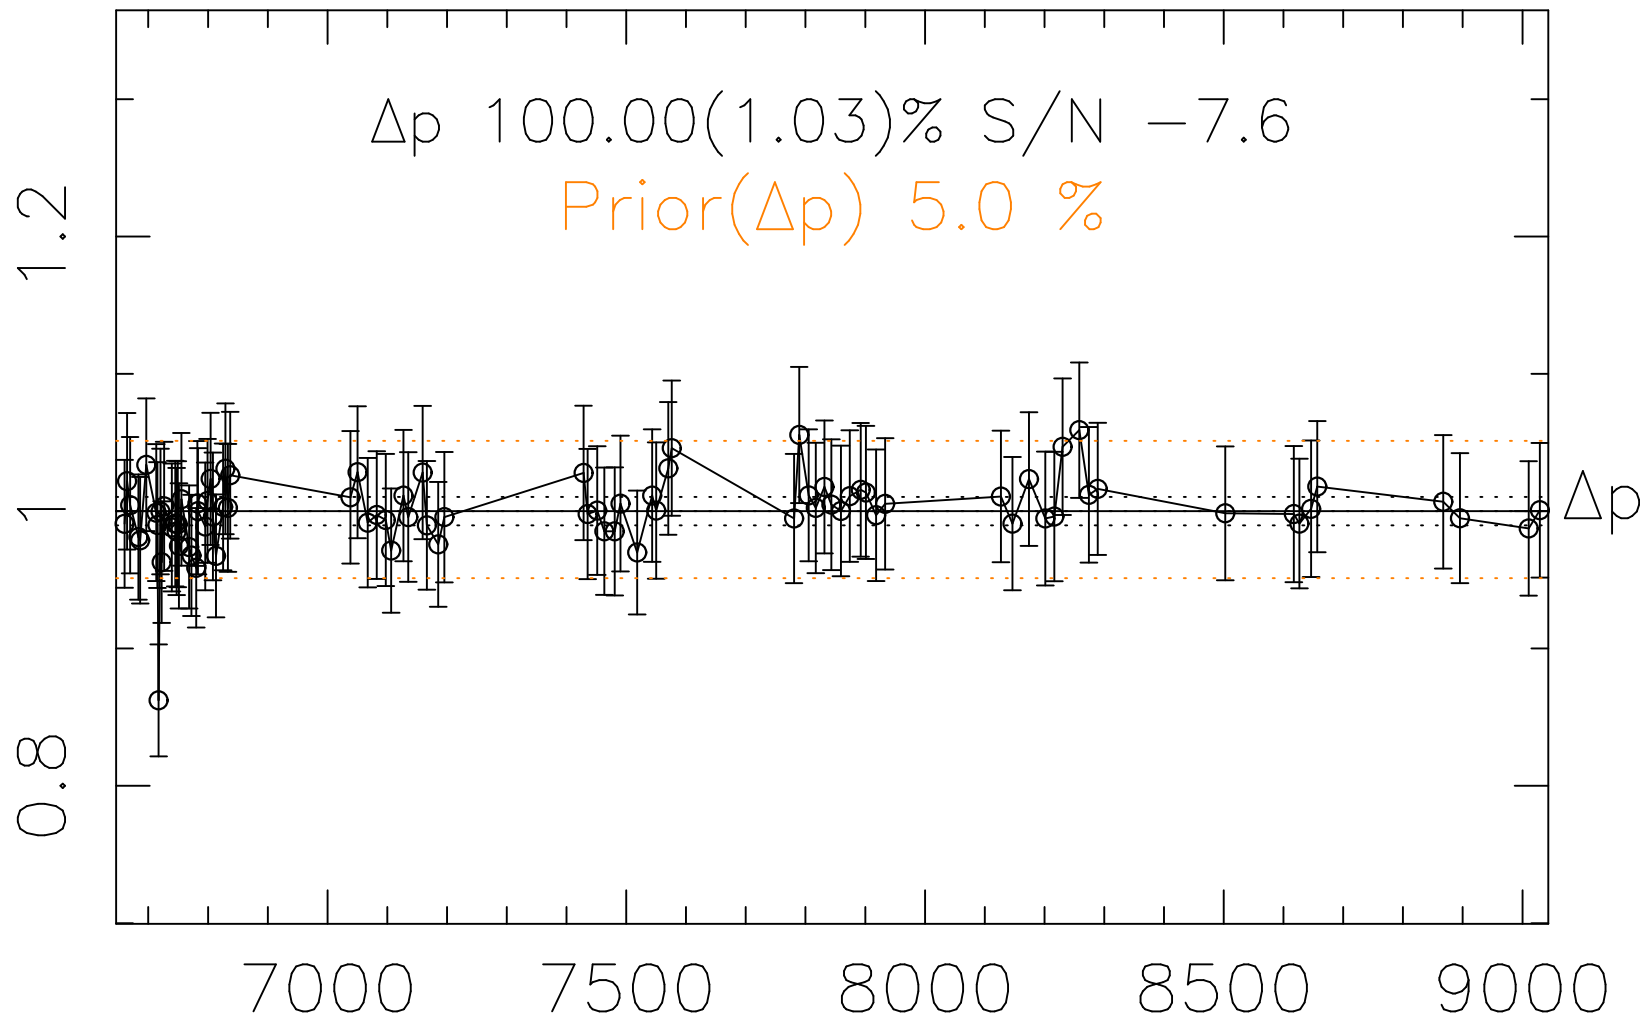

Phot Corrections

rm249

med(mad)%

Δp 1

MJD - 2450000