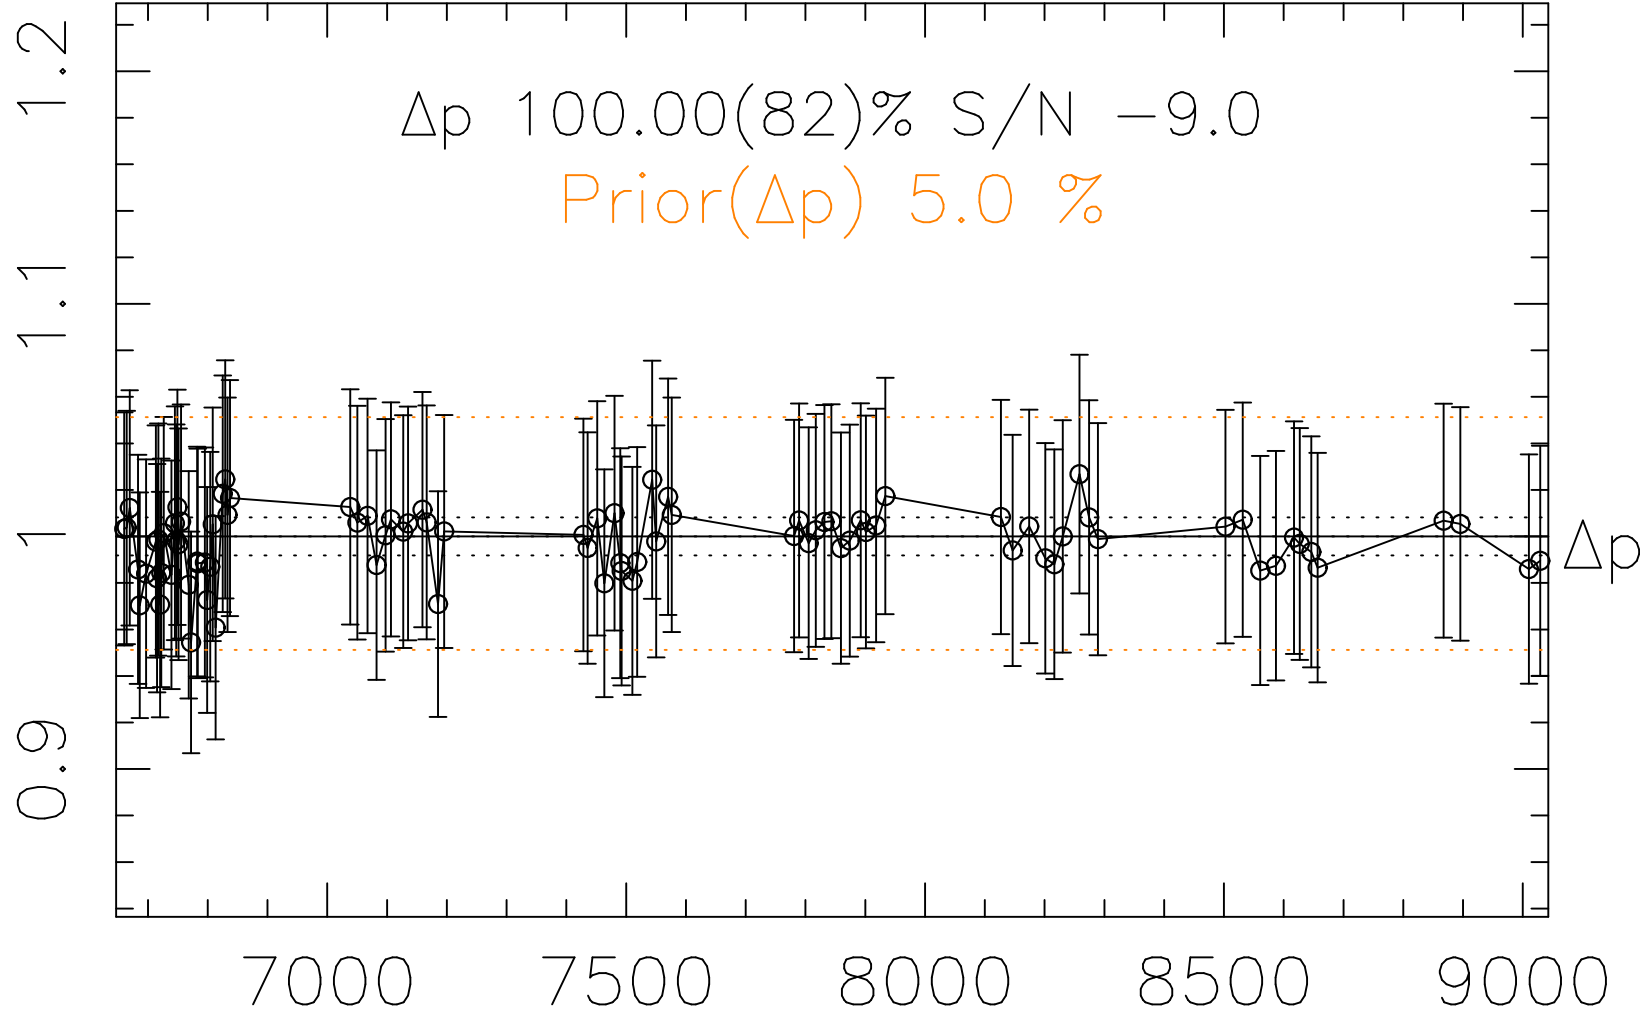

Phot Corrections

rm269

med(mad)%

Δp 1

MJD - 2450000