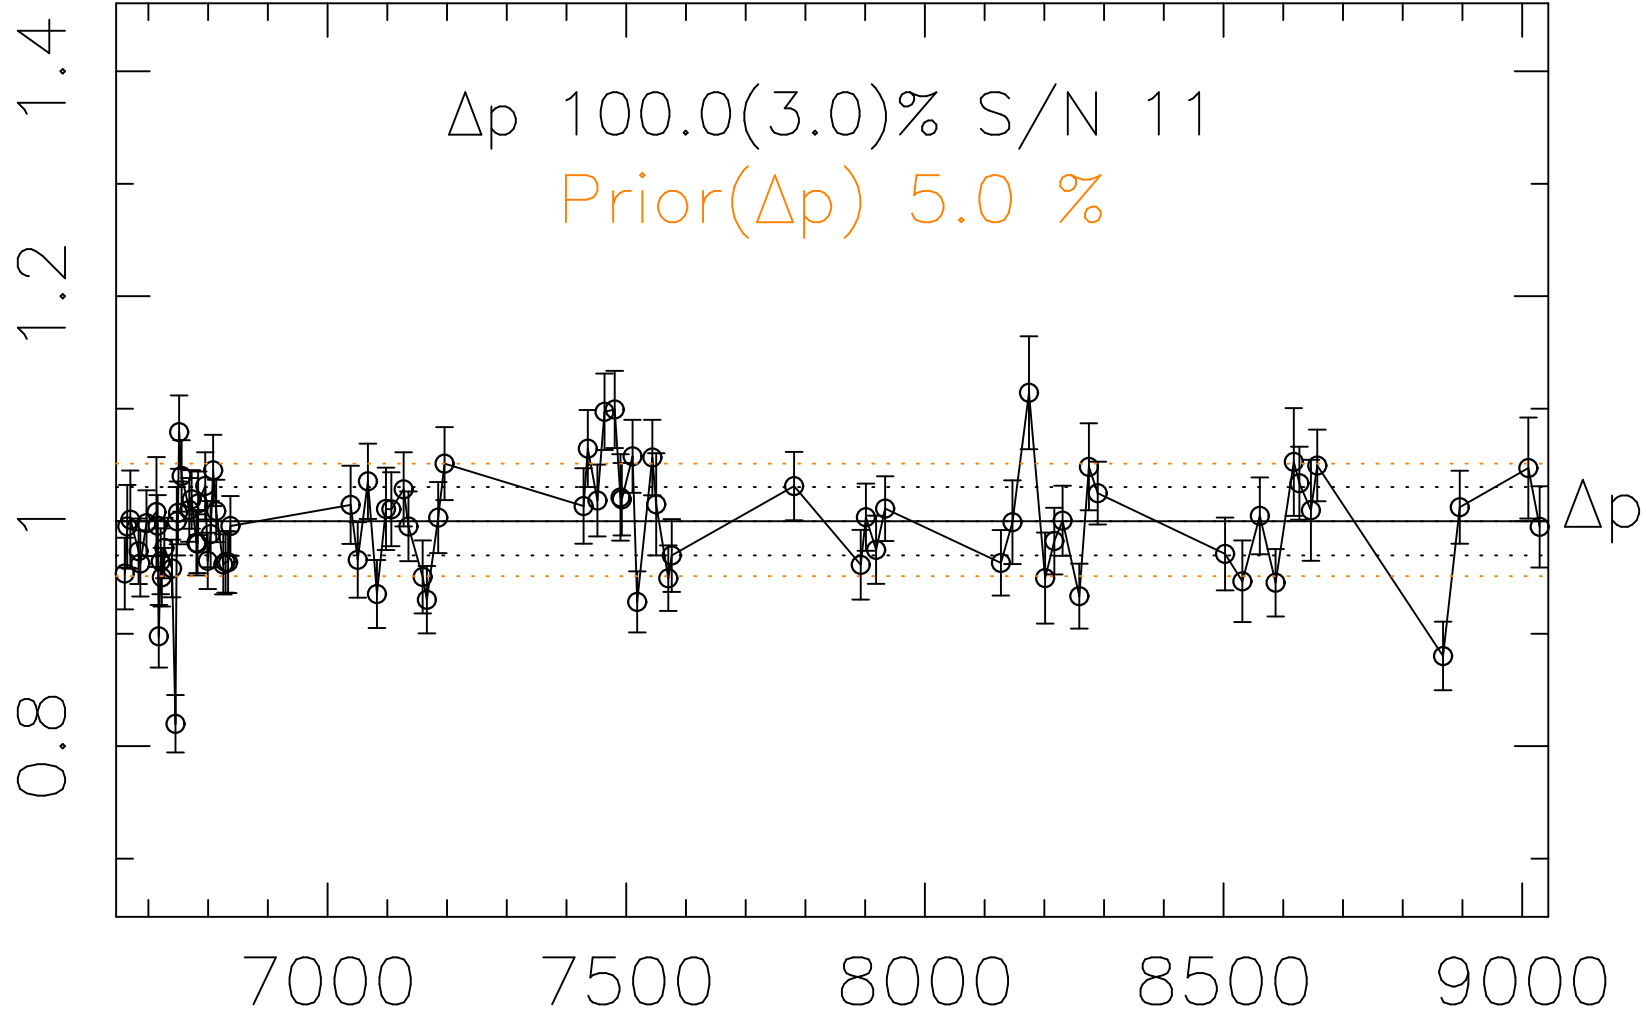

Phot Corrections

rm270

med(mad)%

Δp 1

MJD - 2450000