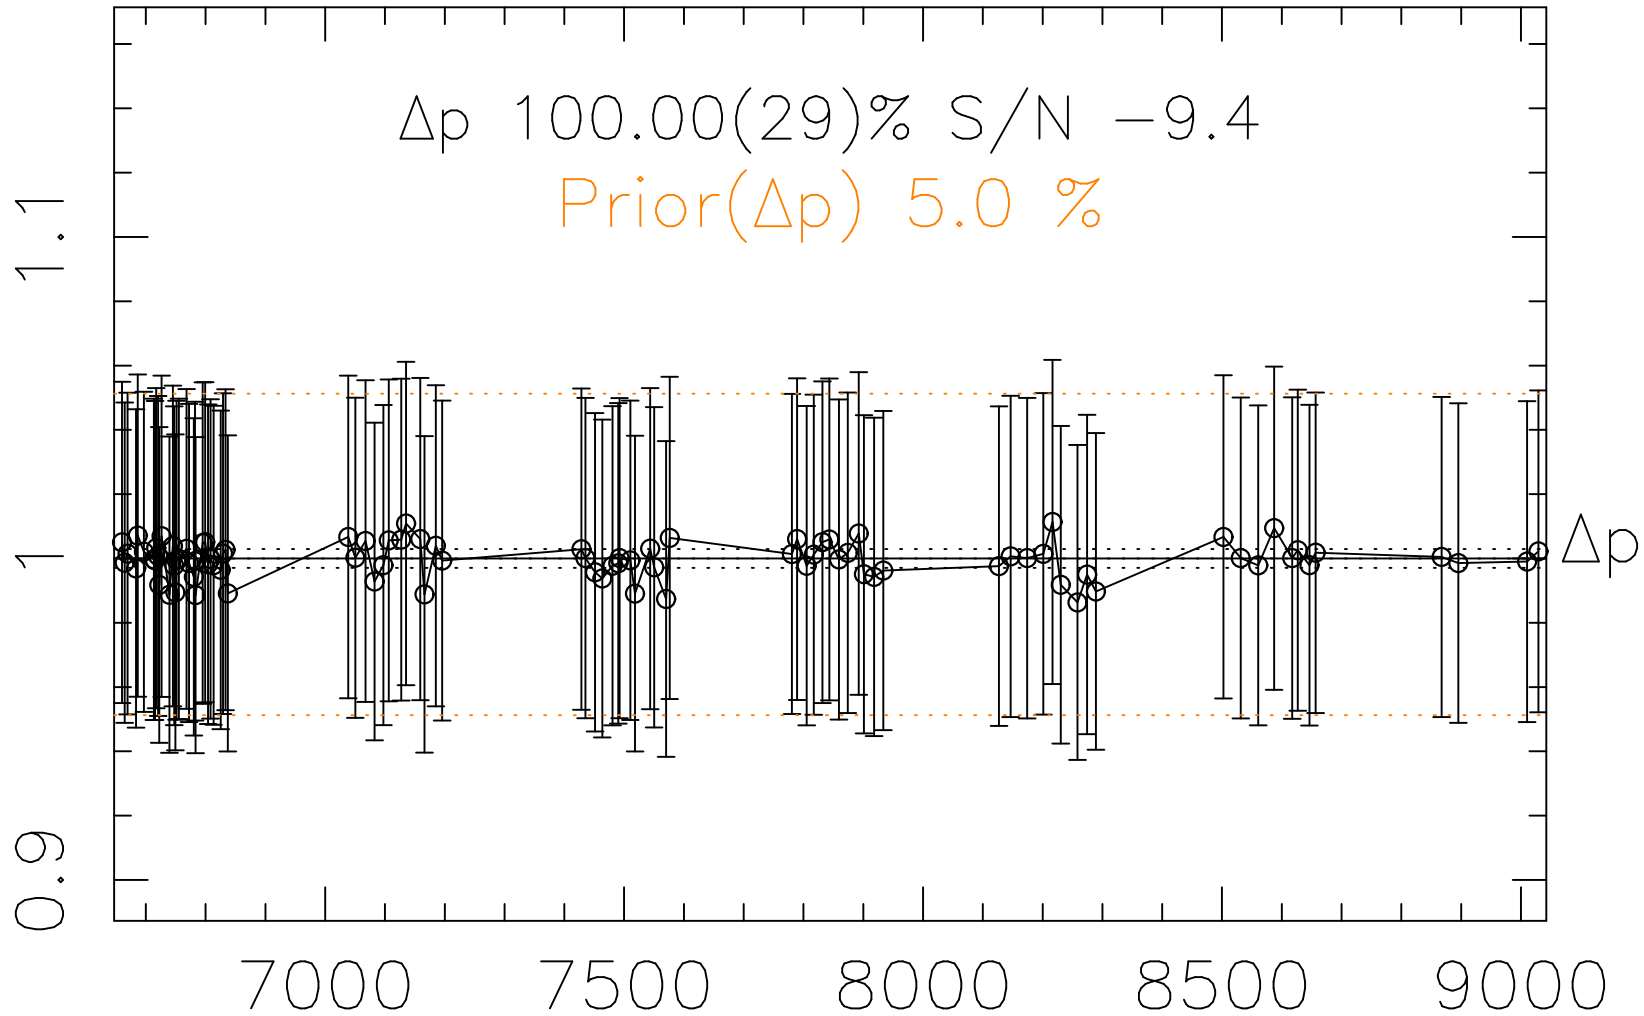

Phot Corrections

rm273

med(mad)%

Δp 1

MJD - 2450000