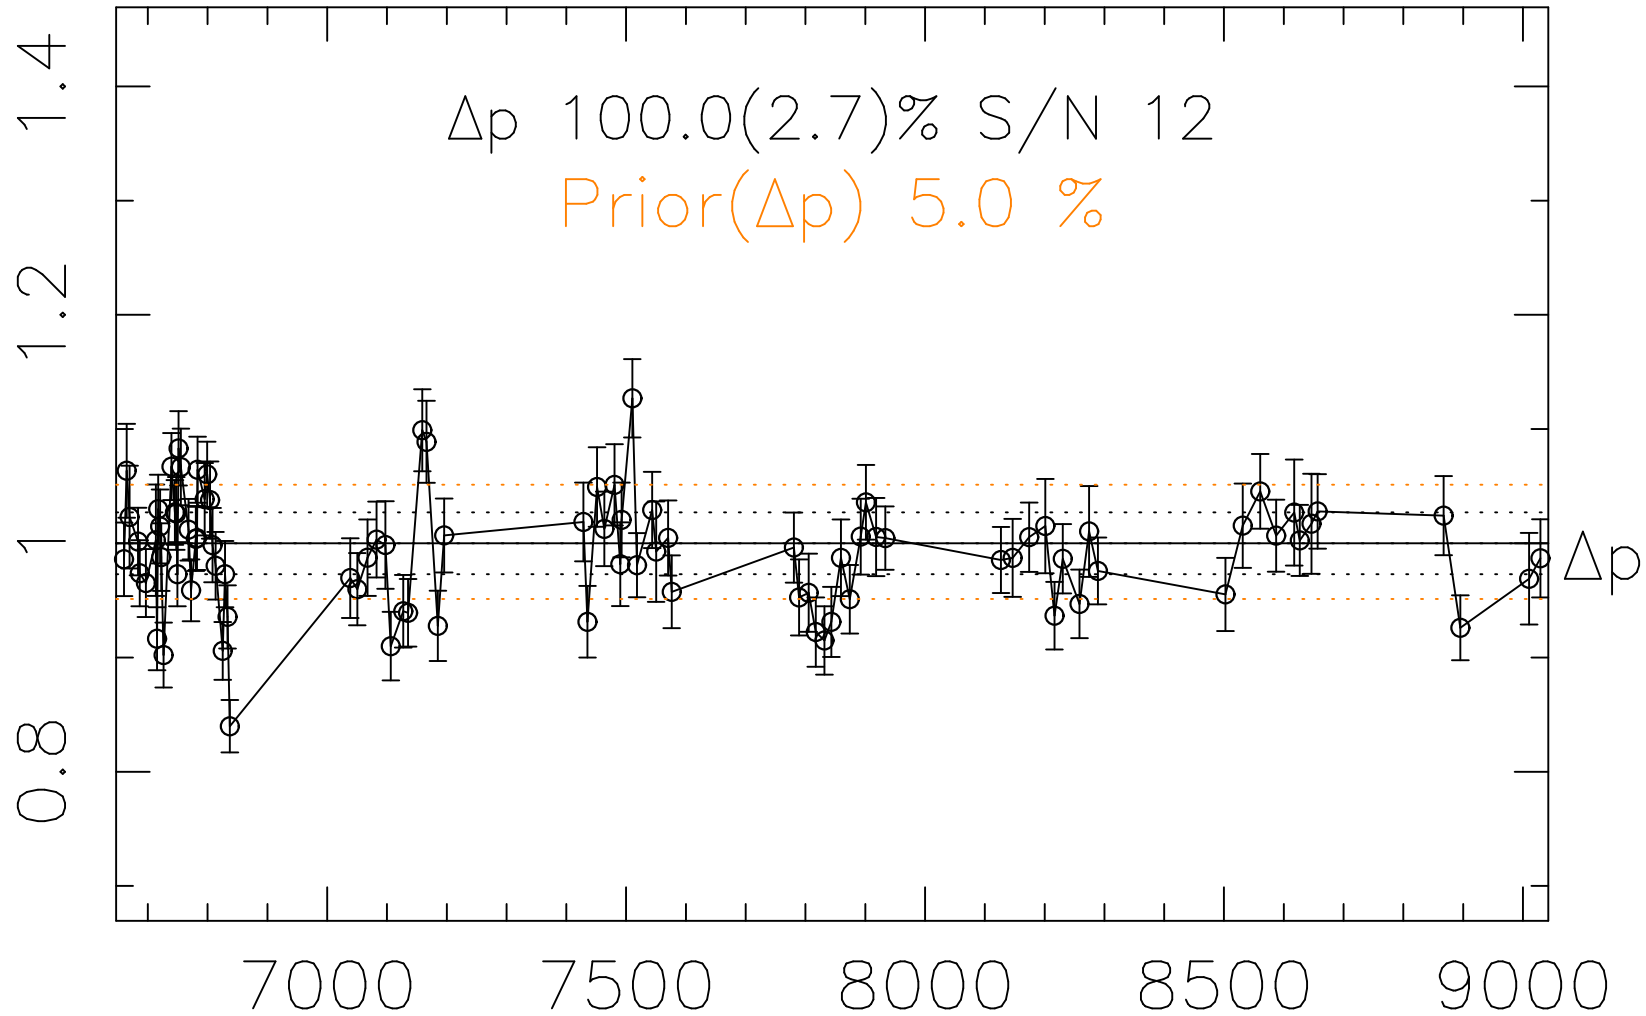

Phot Corrections

rm274

med(mad)%

Δp 1

MJD - 2450000