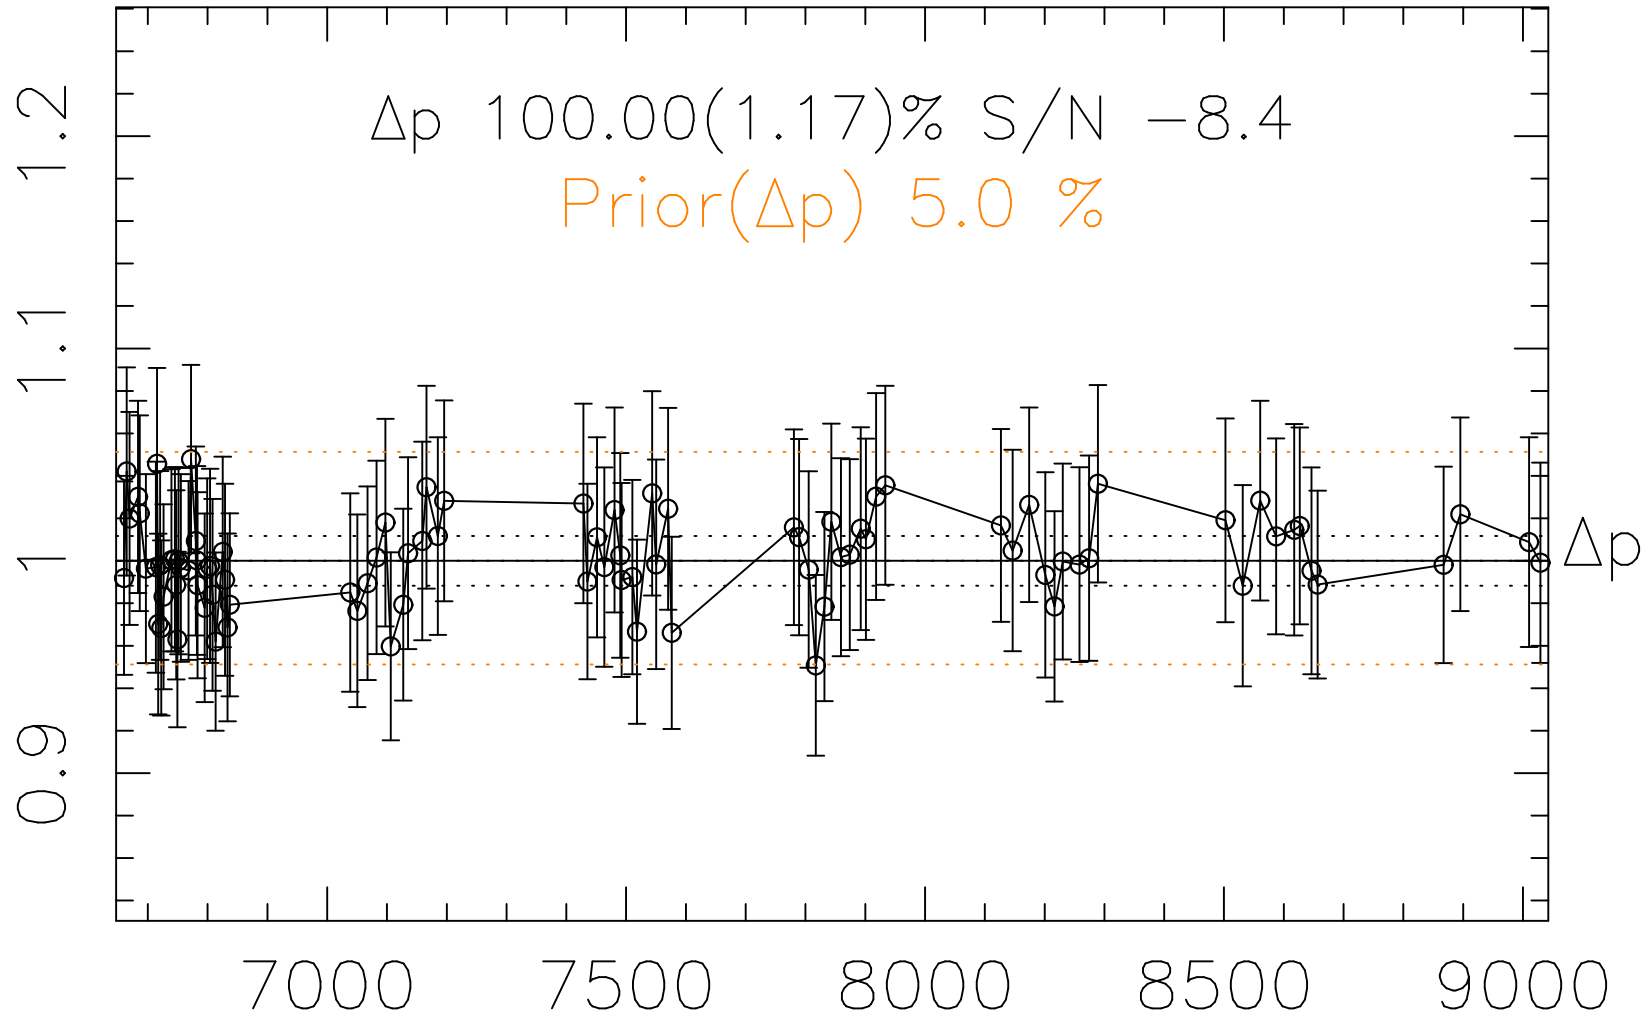

Phot Corrections

rm285

med(mad)%

Δp 1

MJD - 2450000