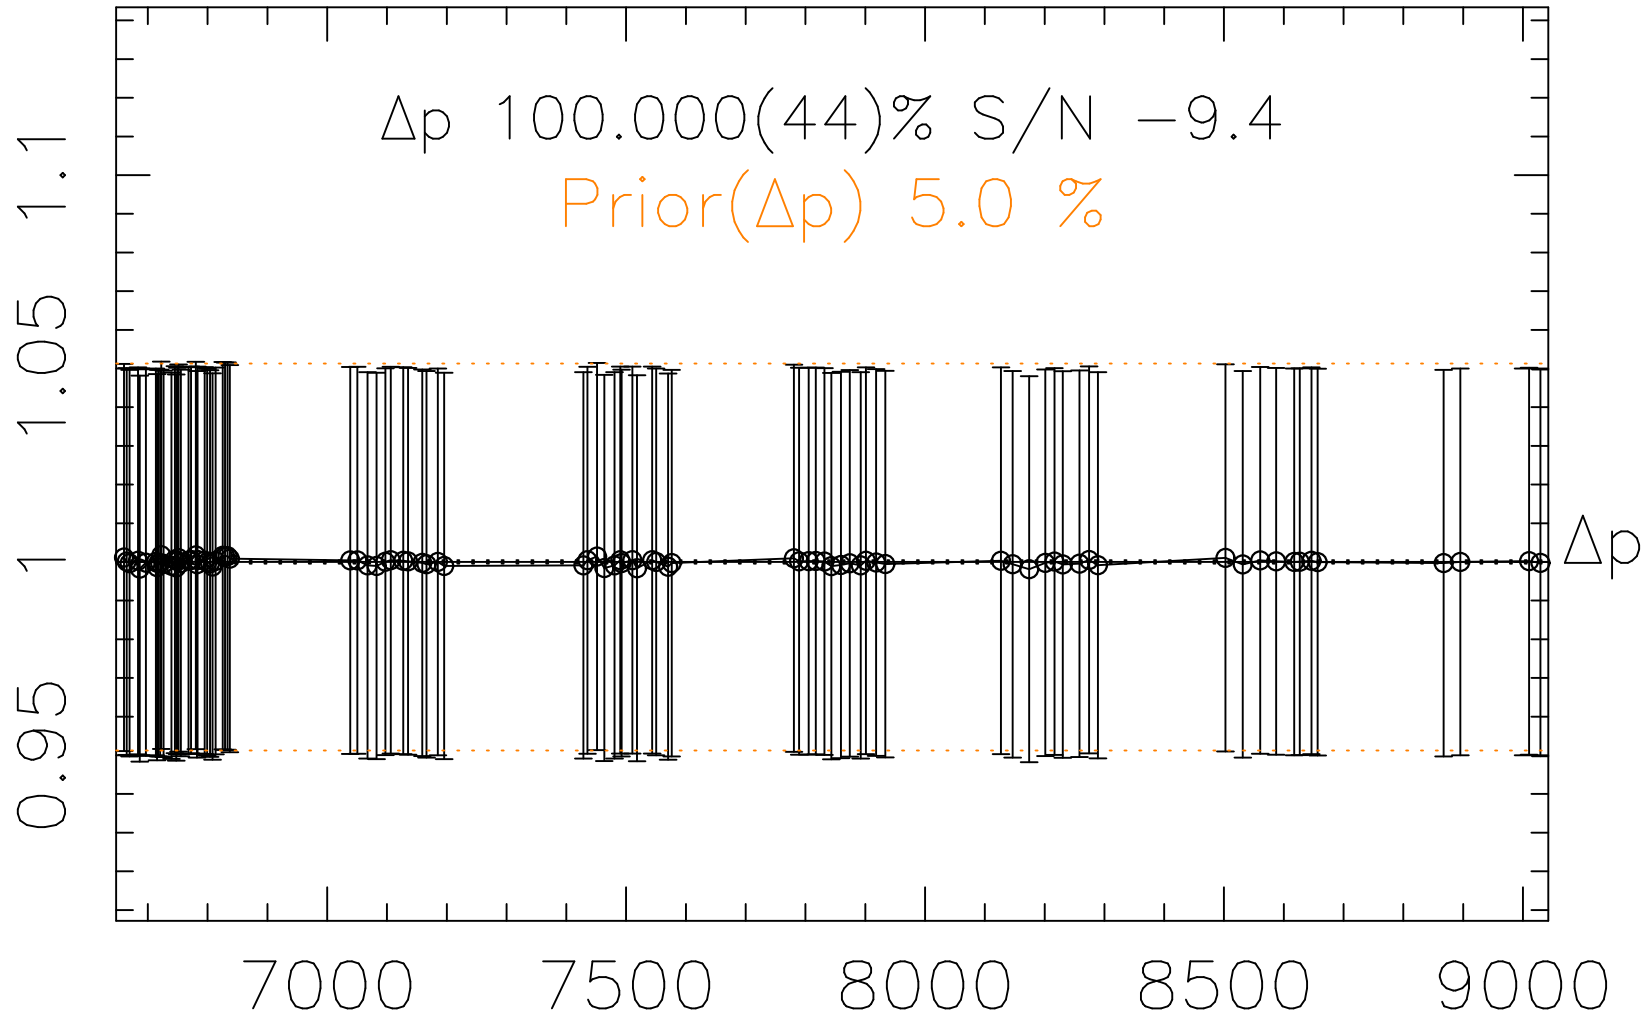

Phot Corrections

rm286

med(mad)%

Δp 1

MJD - 2450000