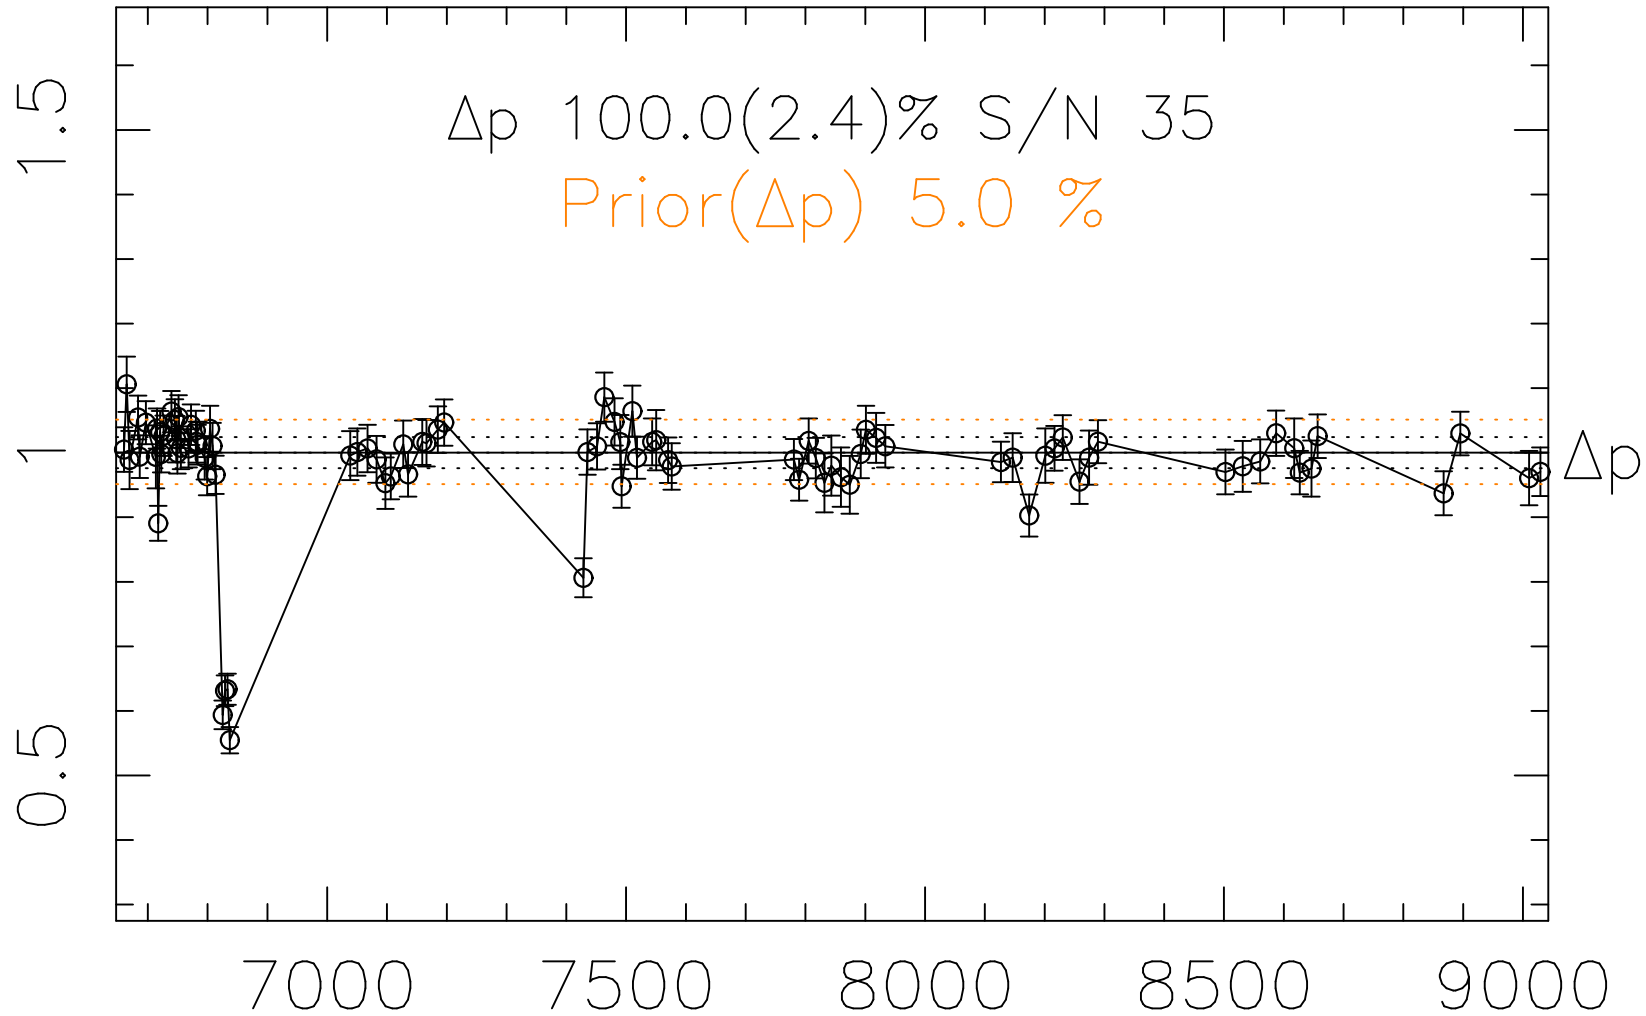

Phot Corrections

rm301

med(mad)%

Δp 1

MJD - 2450000