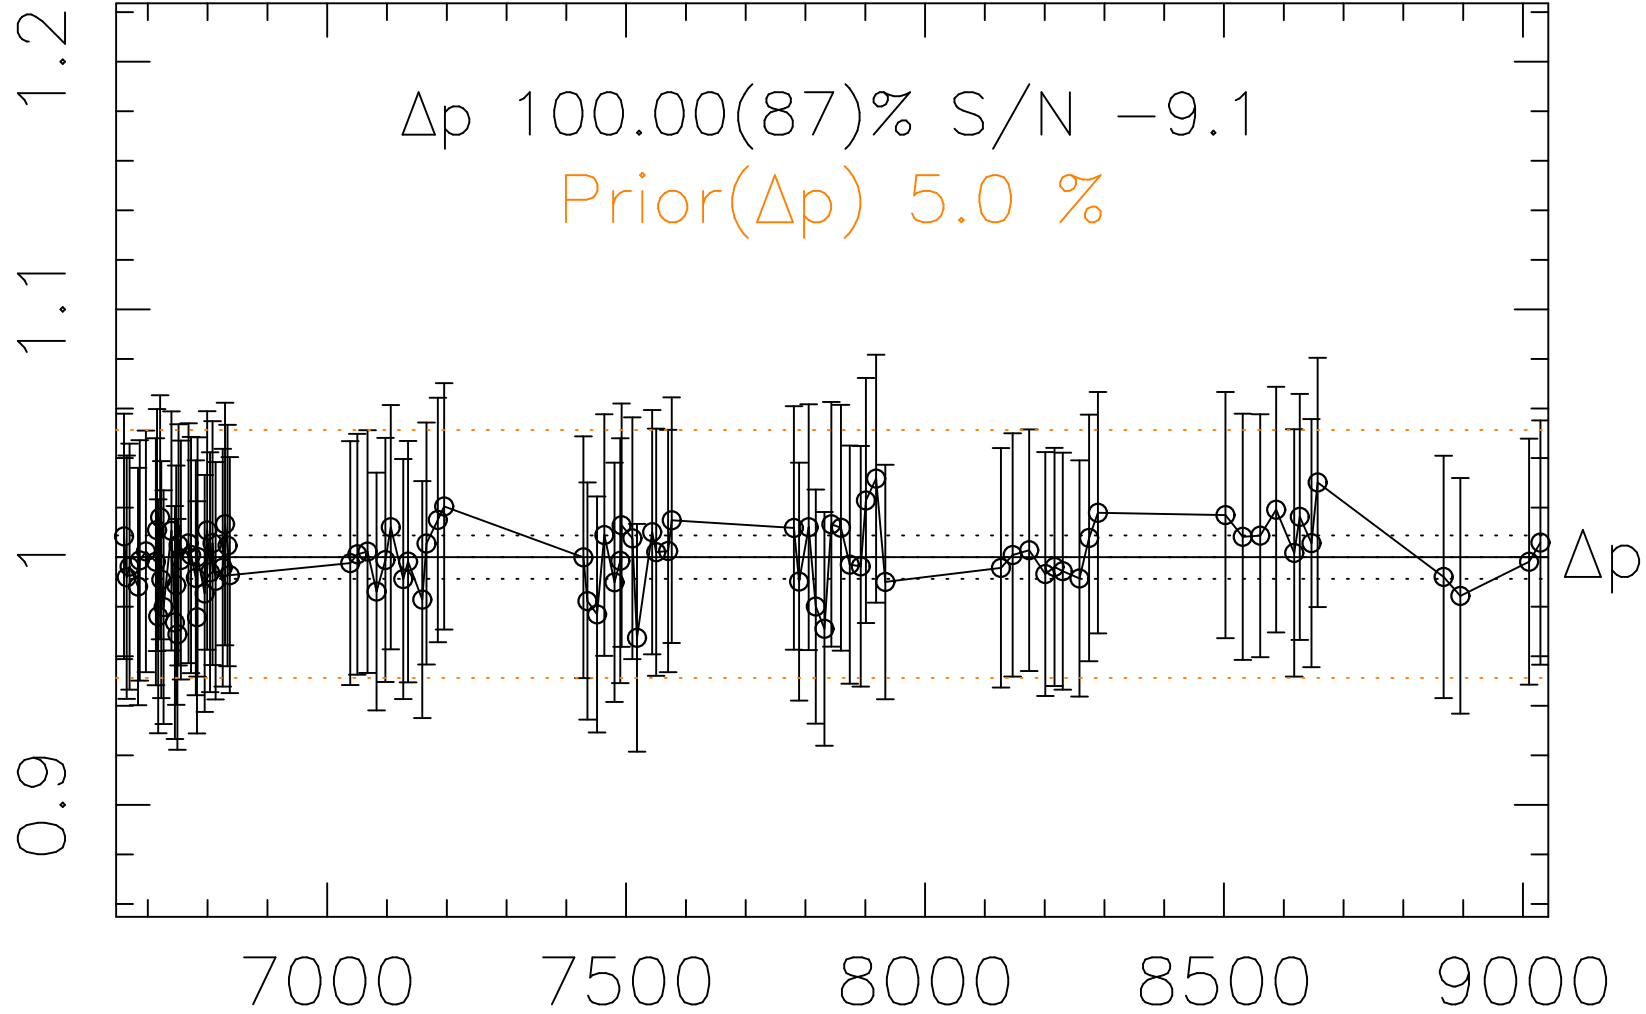

Phot Corrections

rm302

med(mad)%

Δp 1

MJD - 2450000