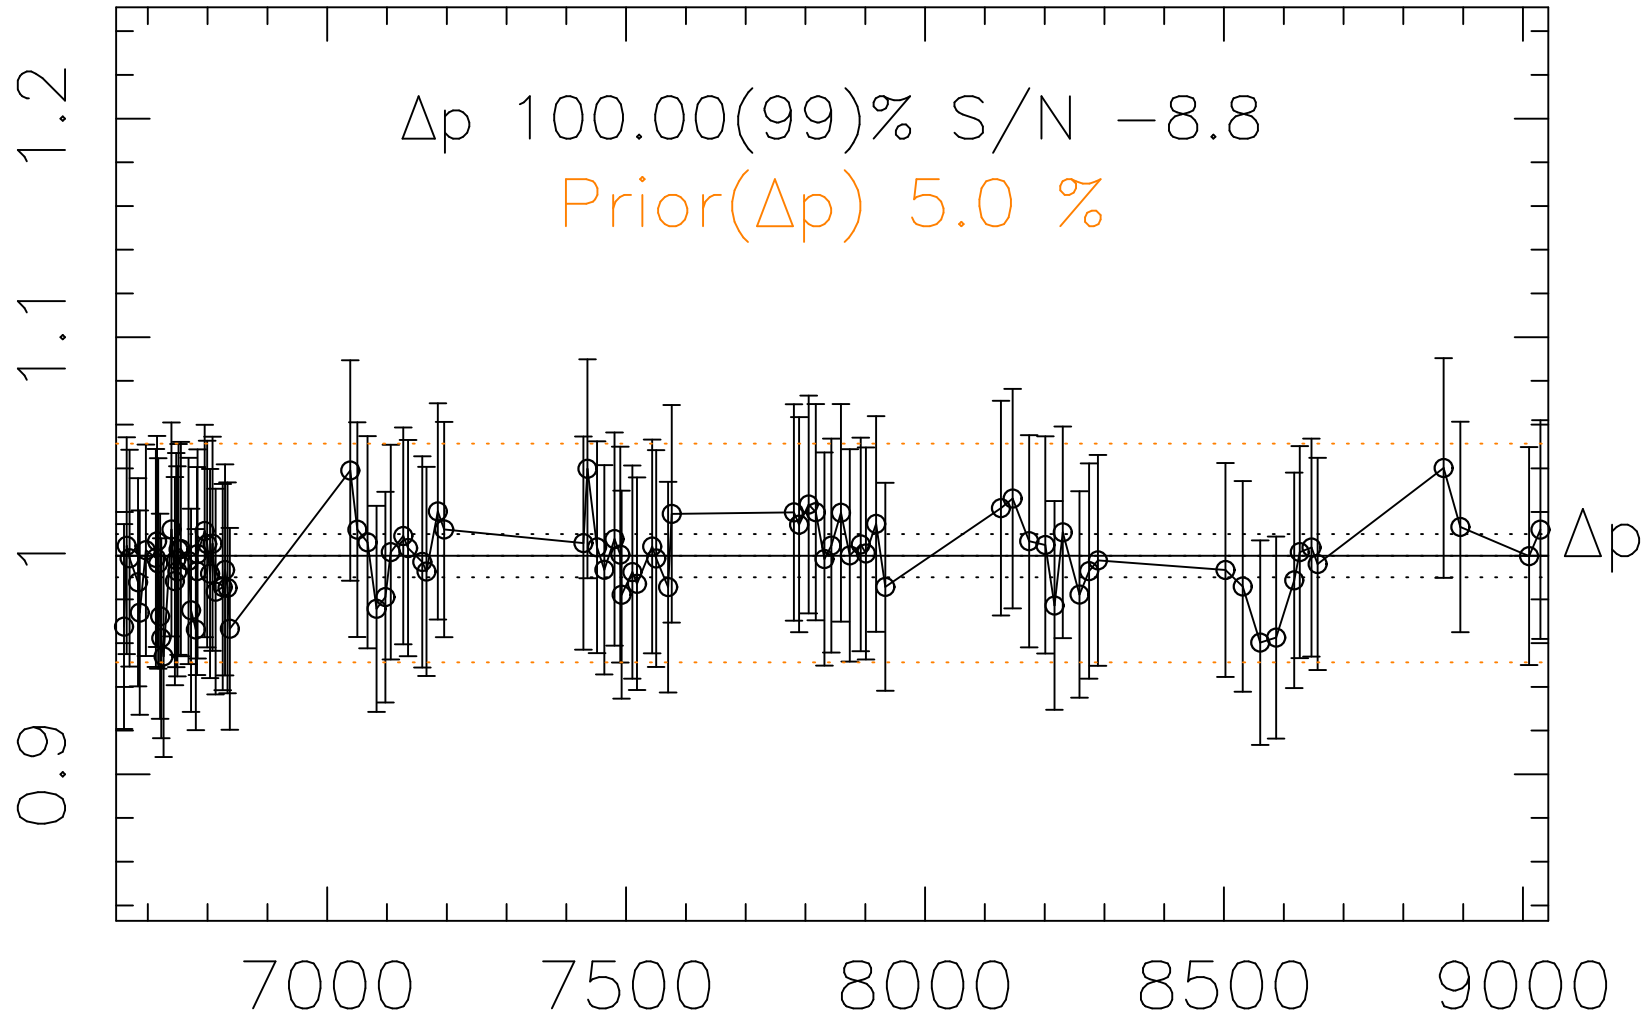

Phot Corrections

rm304

med(mad)%

Δp 1

MJD - 2450000