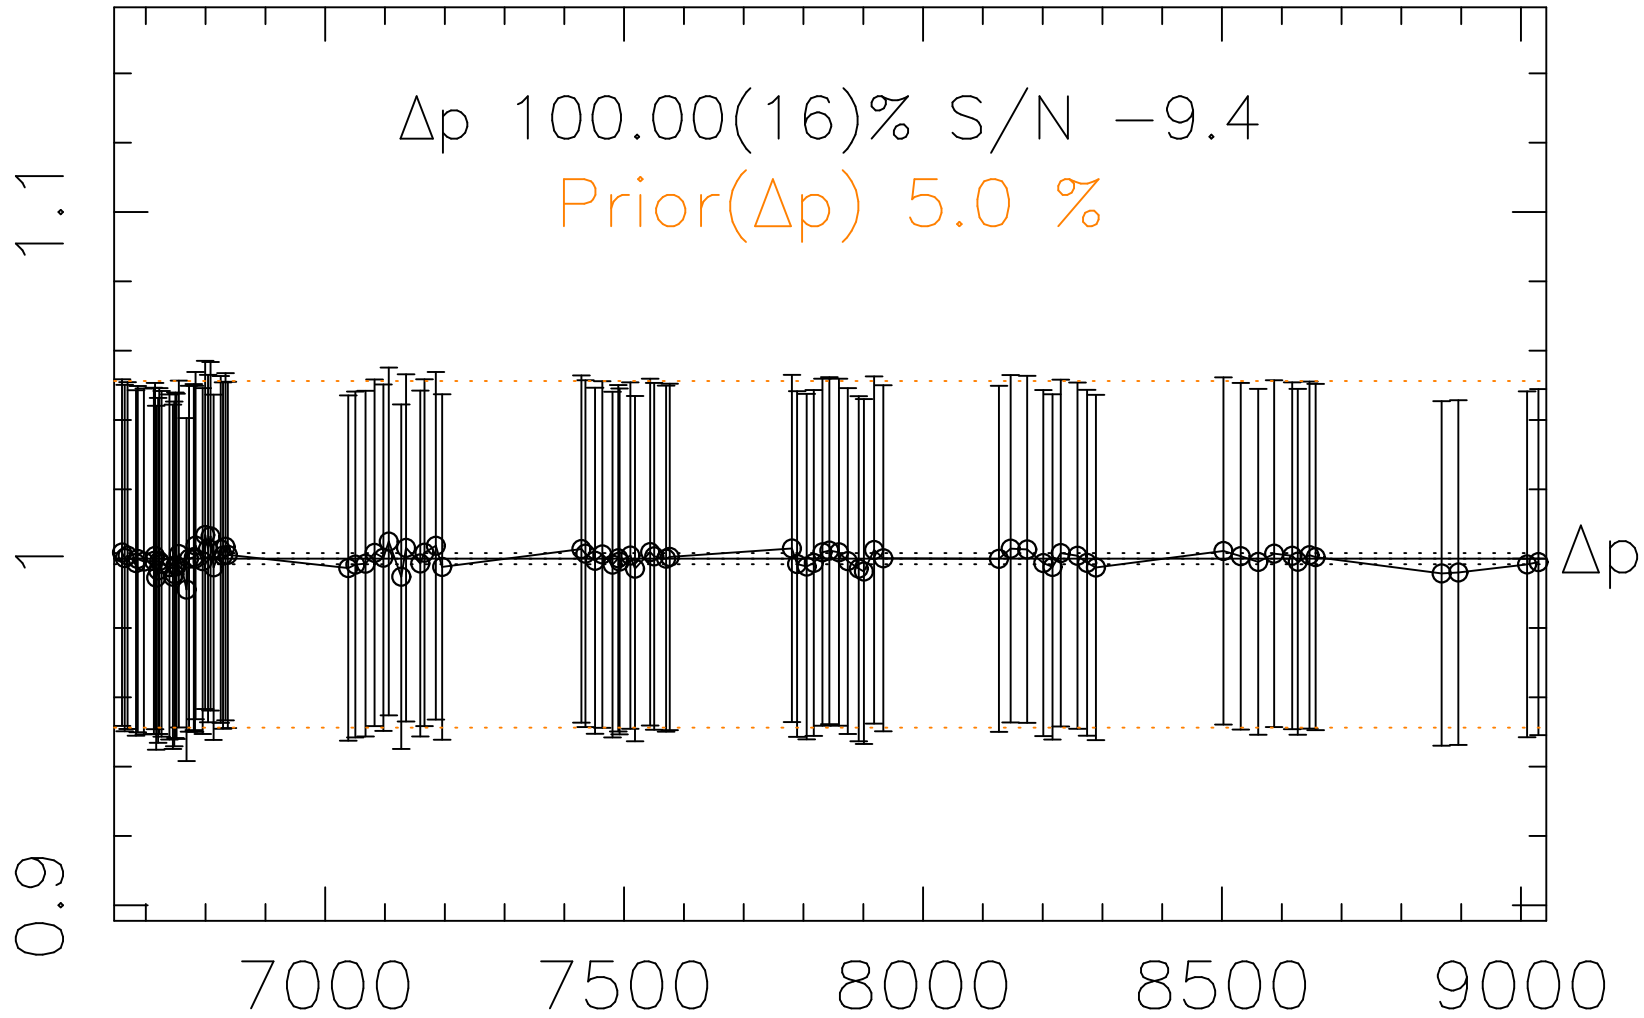

Phot Corrections

rm310

med(mad)%

Δp 1

MJD - 2450000