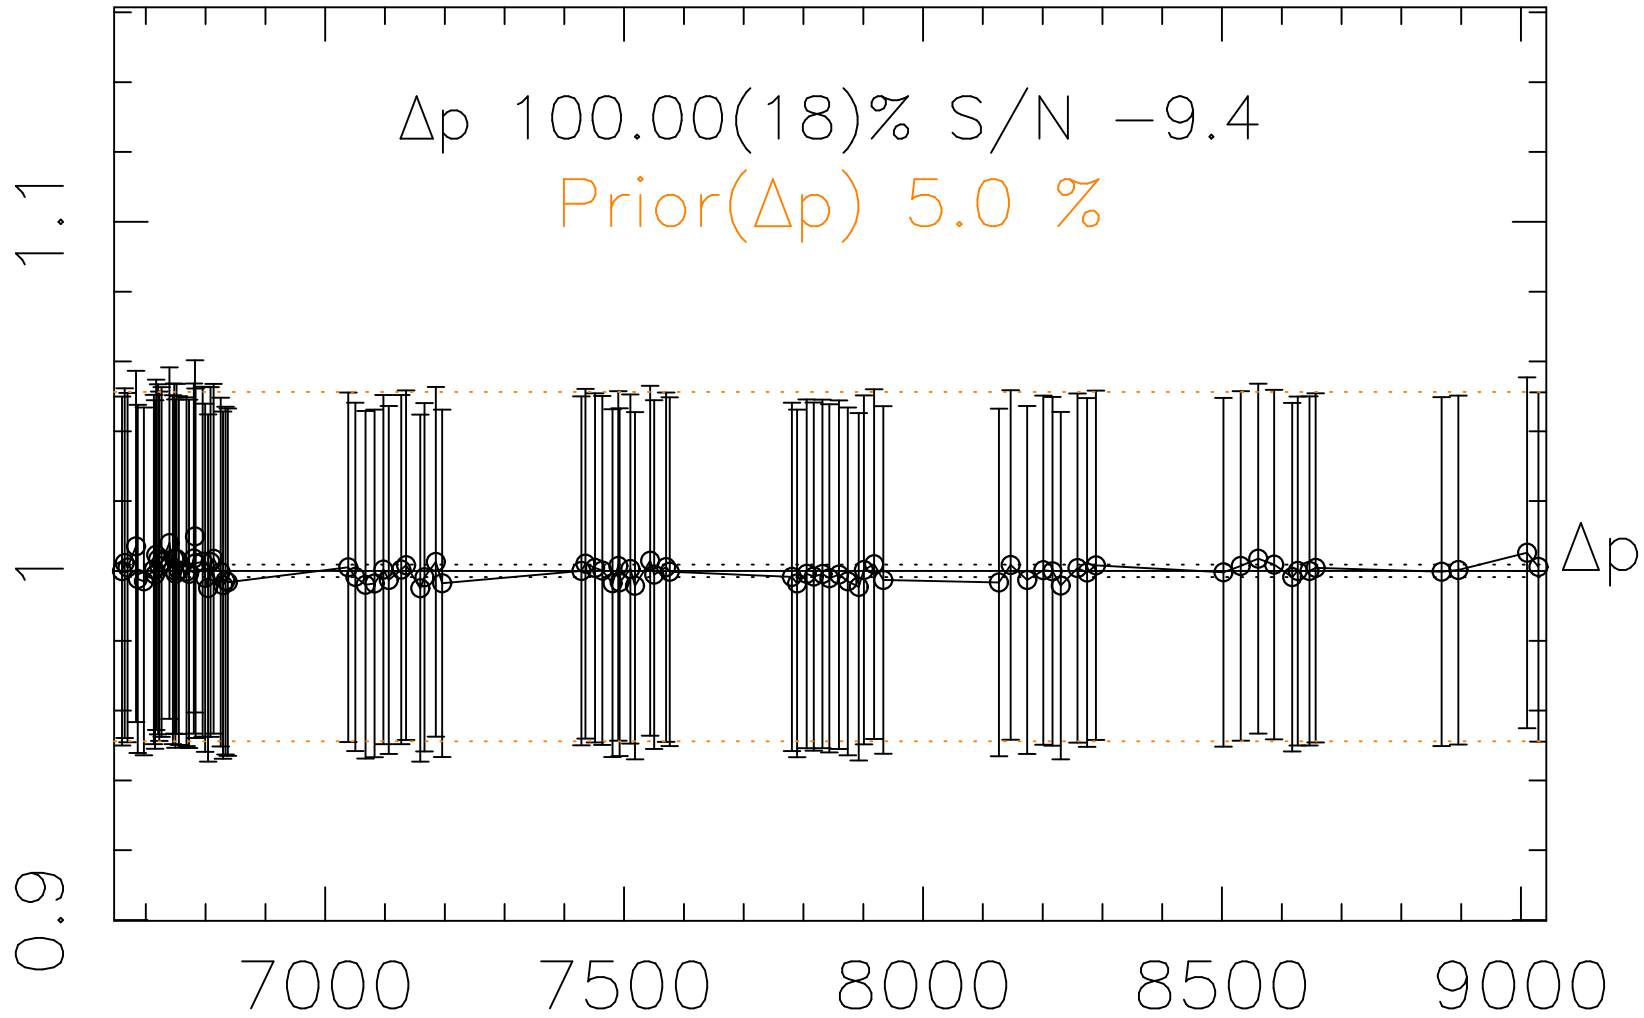

Phot Corrections

rm312

med(mad)%

Δp 1

MJD - 2450000