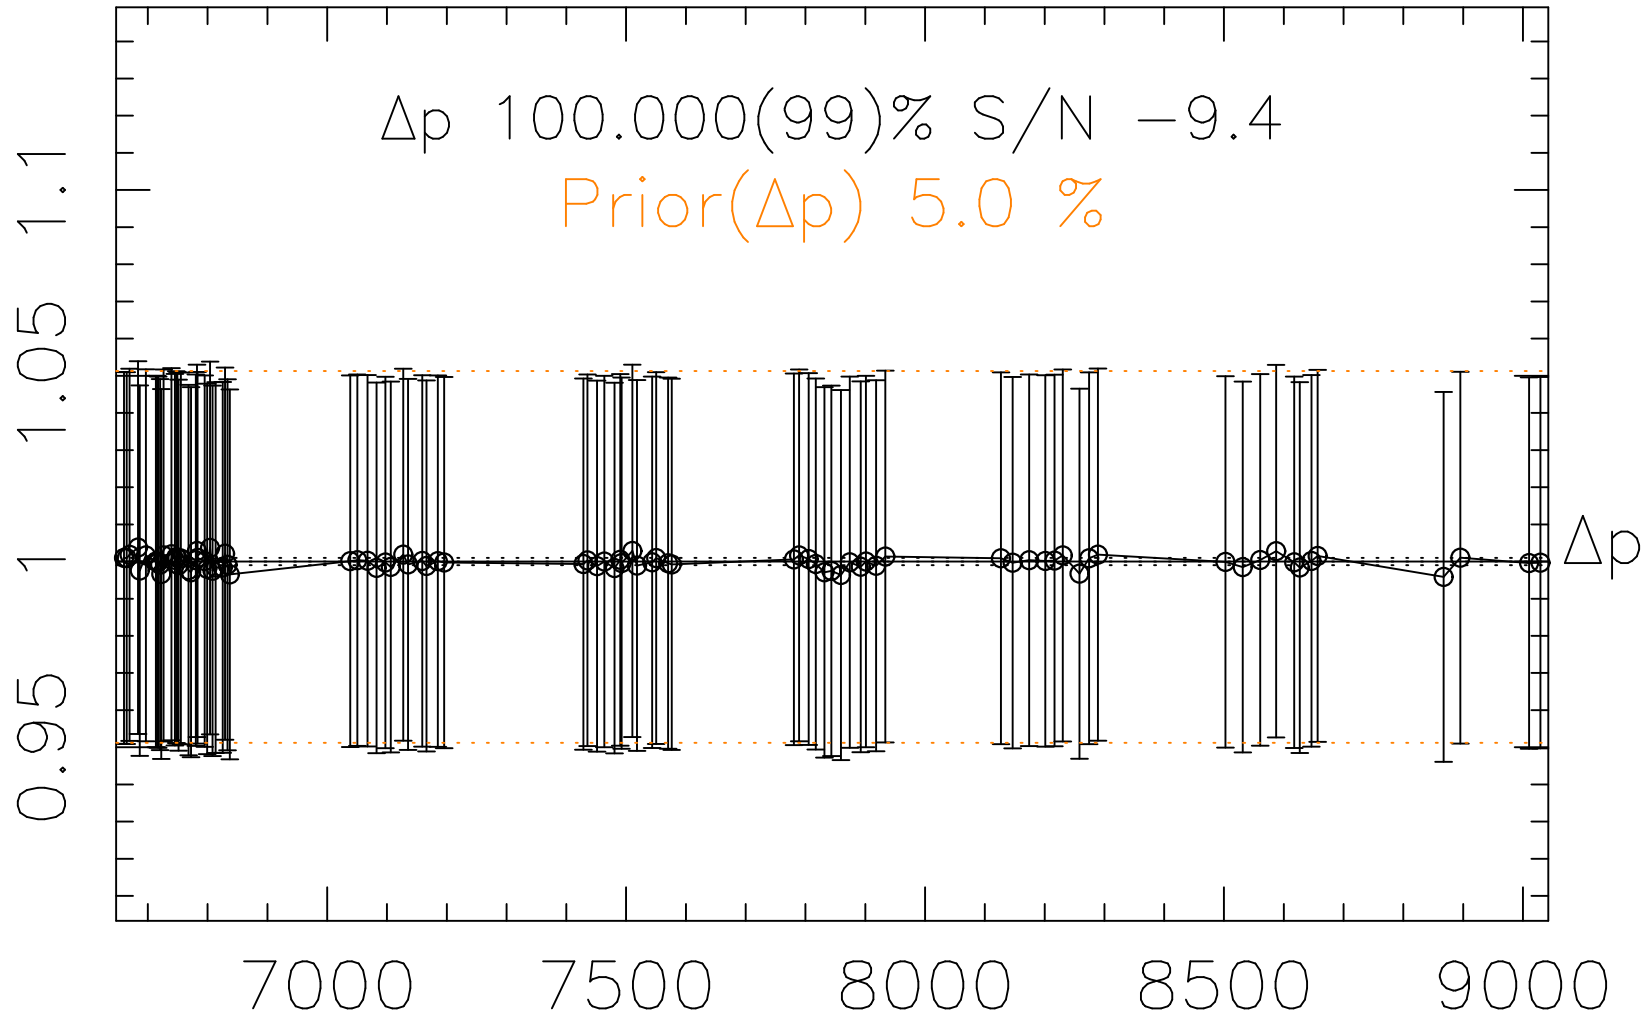

Phot Corrections

rm326

med(mad)%

Δp 1

MJD - 2450000