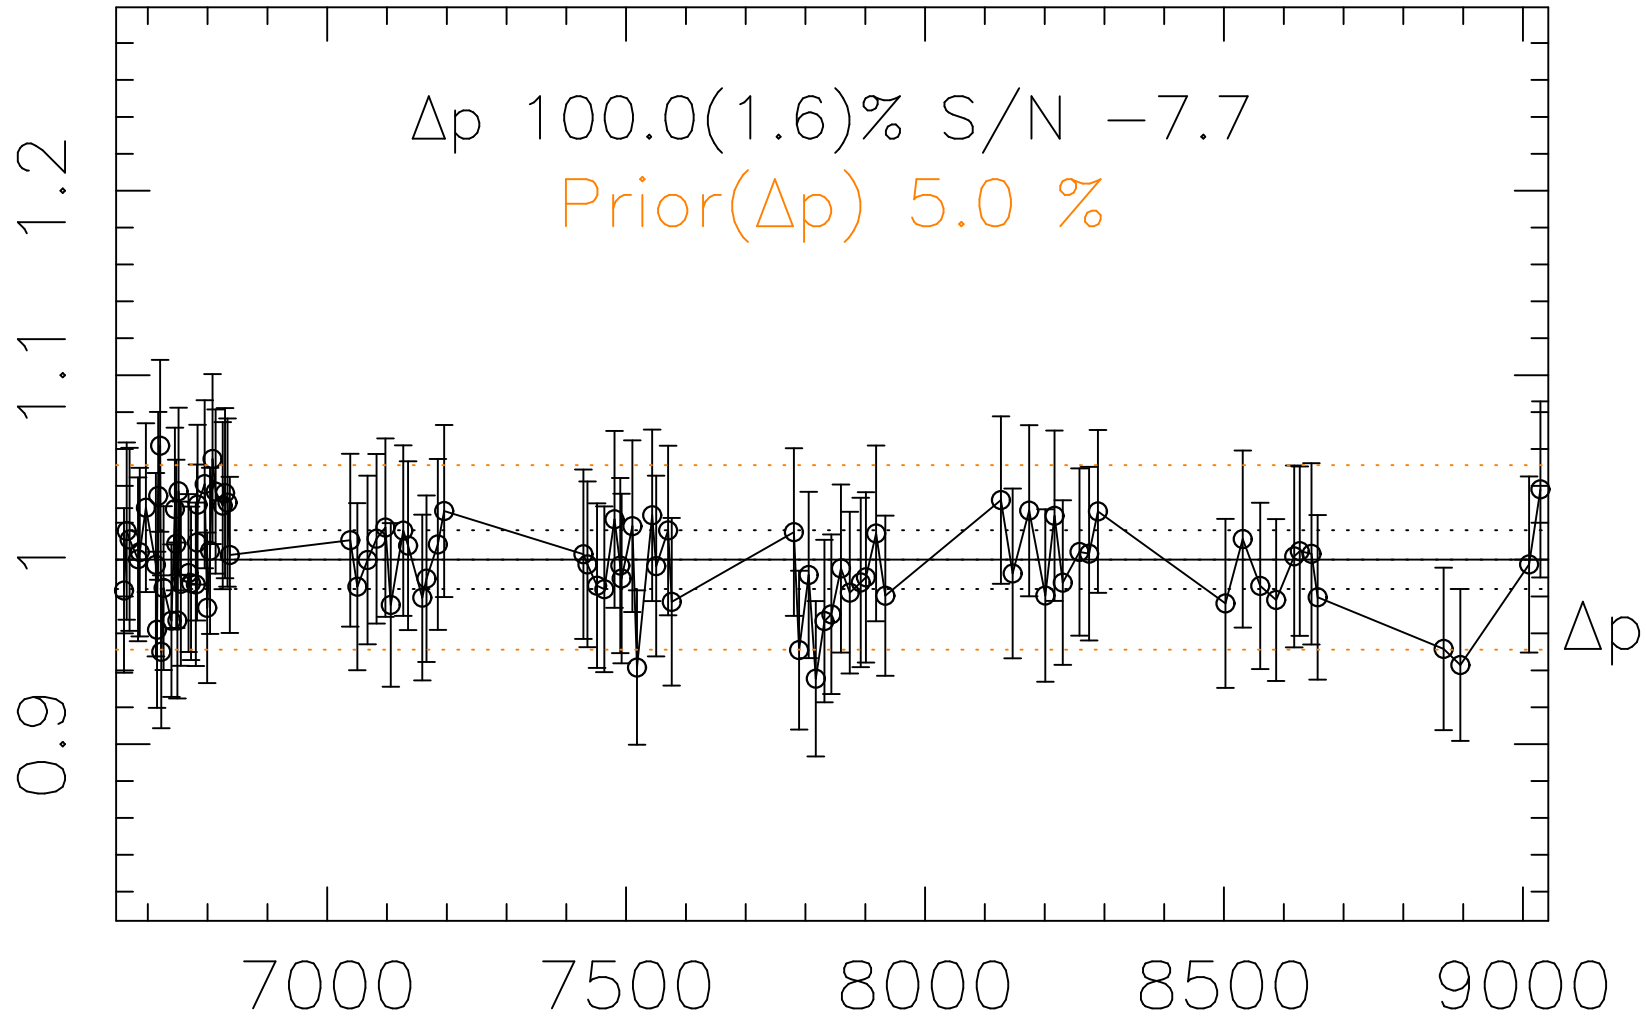

Phot Corrections

rm328

med(mad)%

Δp 1

MJD - 2450000