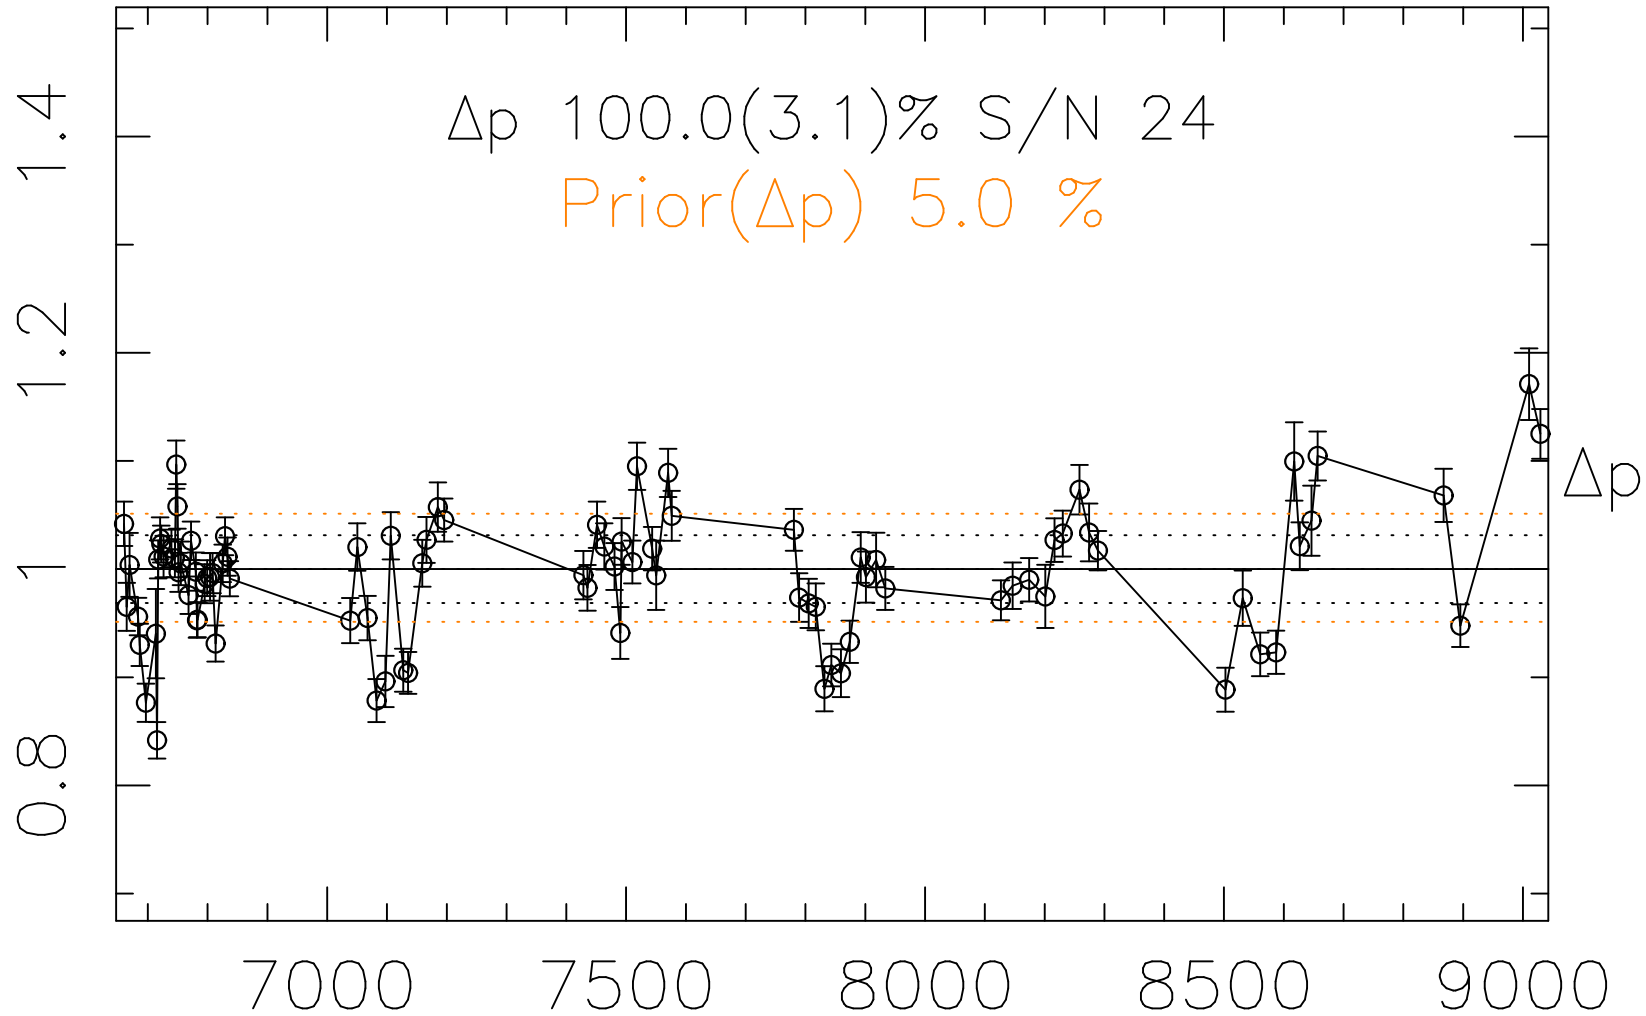

Phot Corrections

rm329

med(mad)%

Δp 1

MJD - 2450000