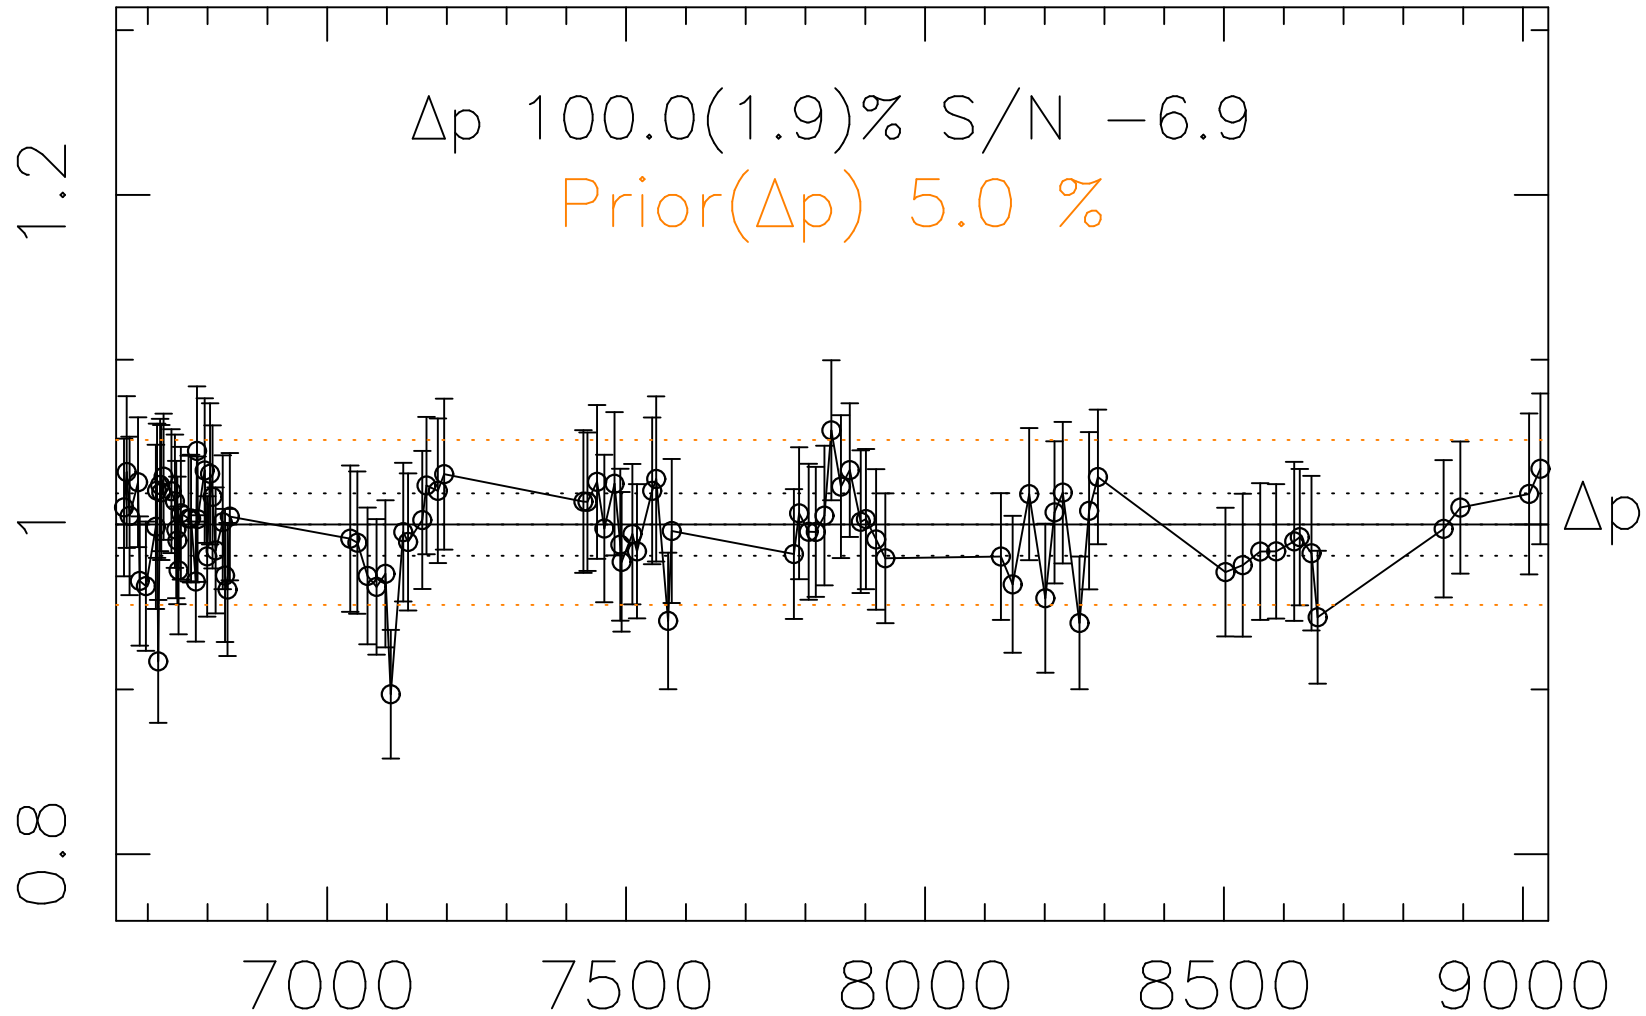

Phot Corrections

rm340

med(mad)%

Δp 1

MJD - 2450000