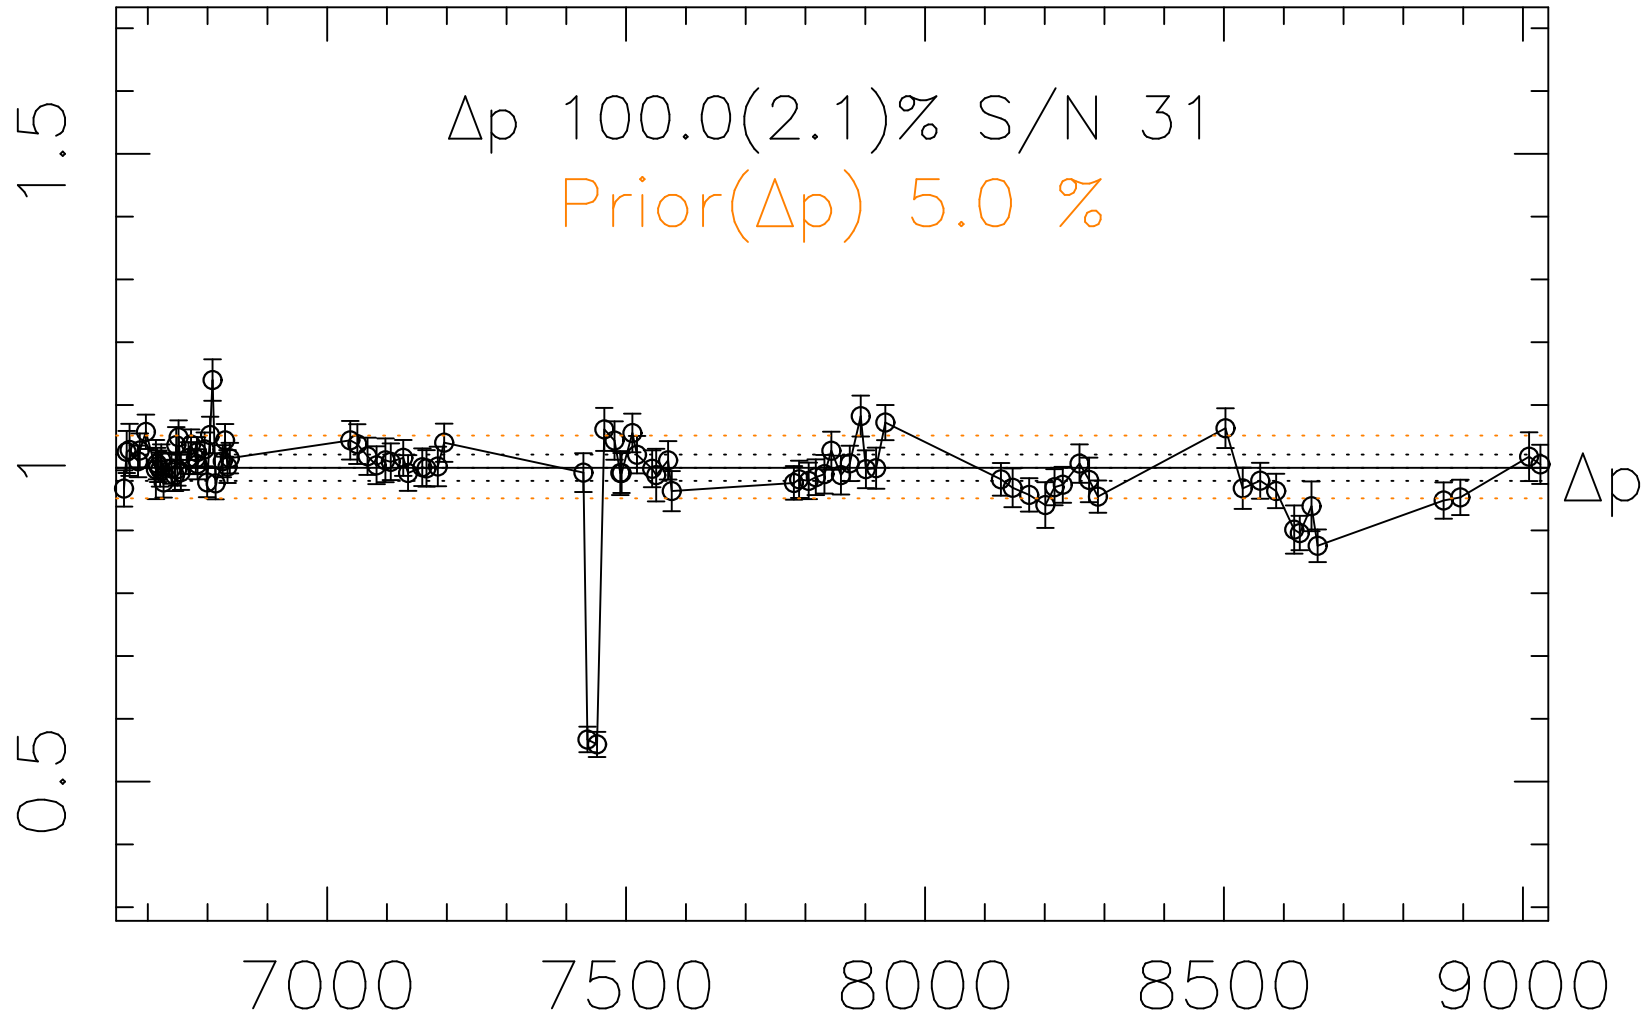

Phot Corrections

rm341

med(mad)%

Δp 1

MJD - 2450000