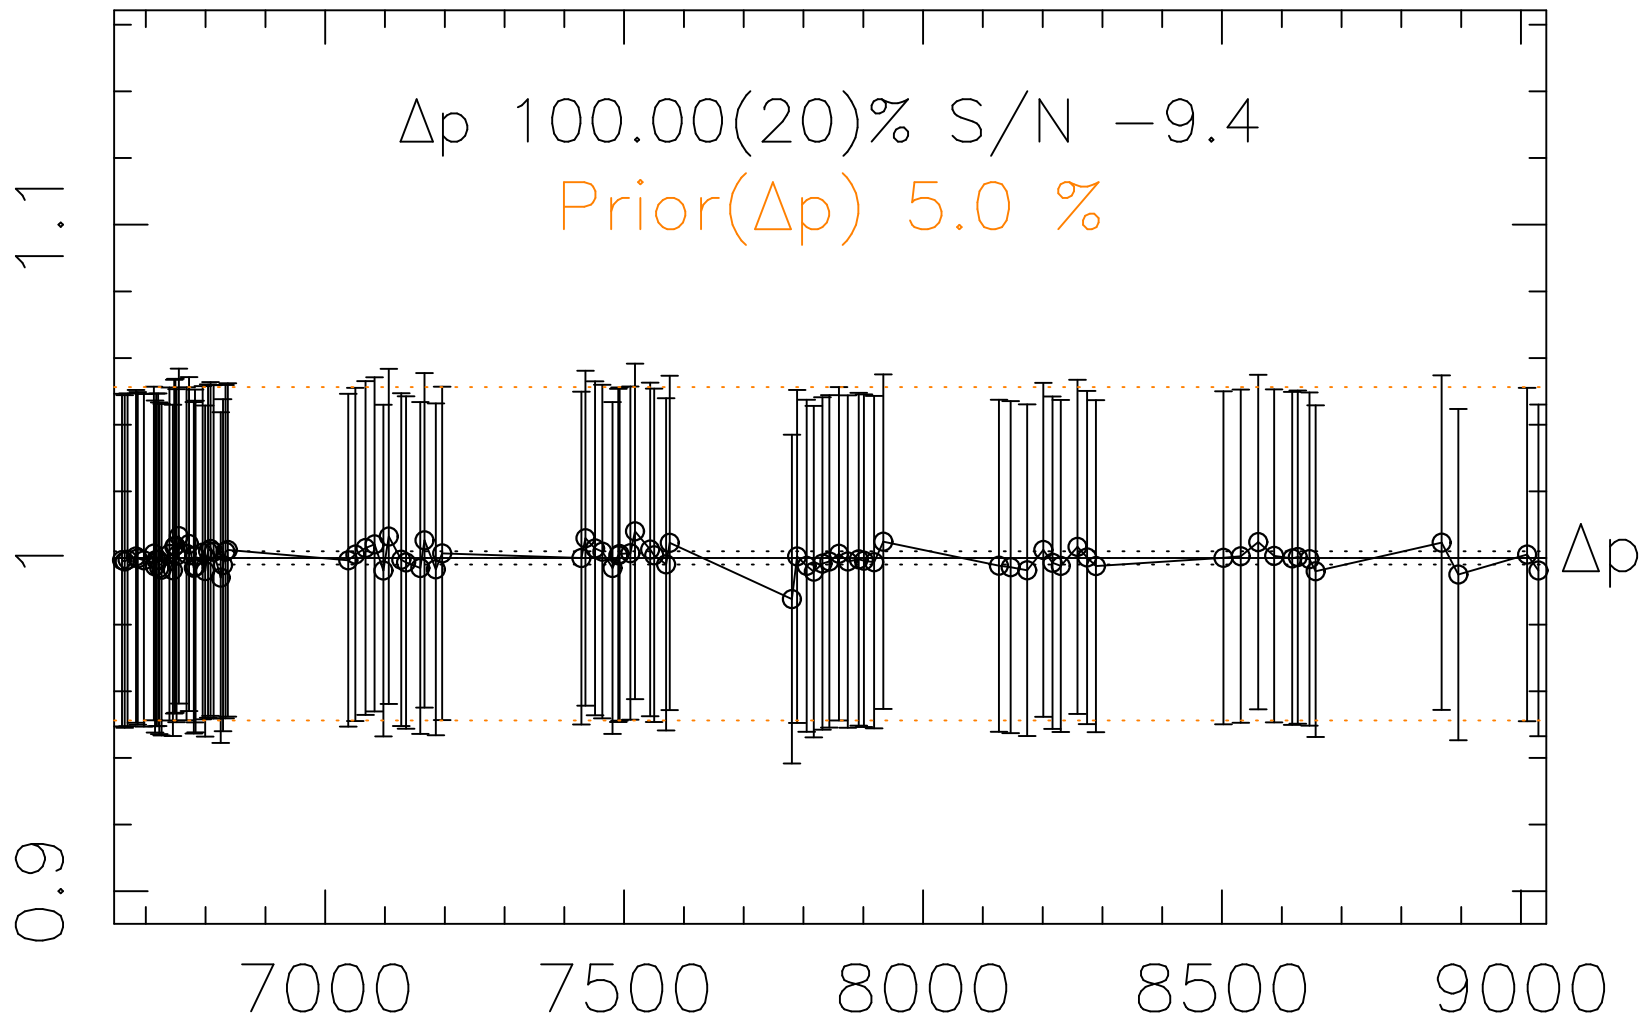

Phot Corrections

rm343

med(mad)%

Δp 1

MJD - 2450000