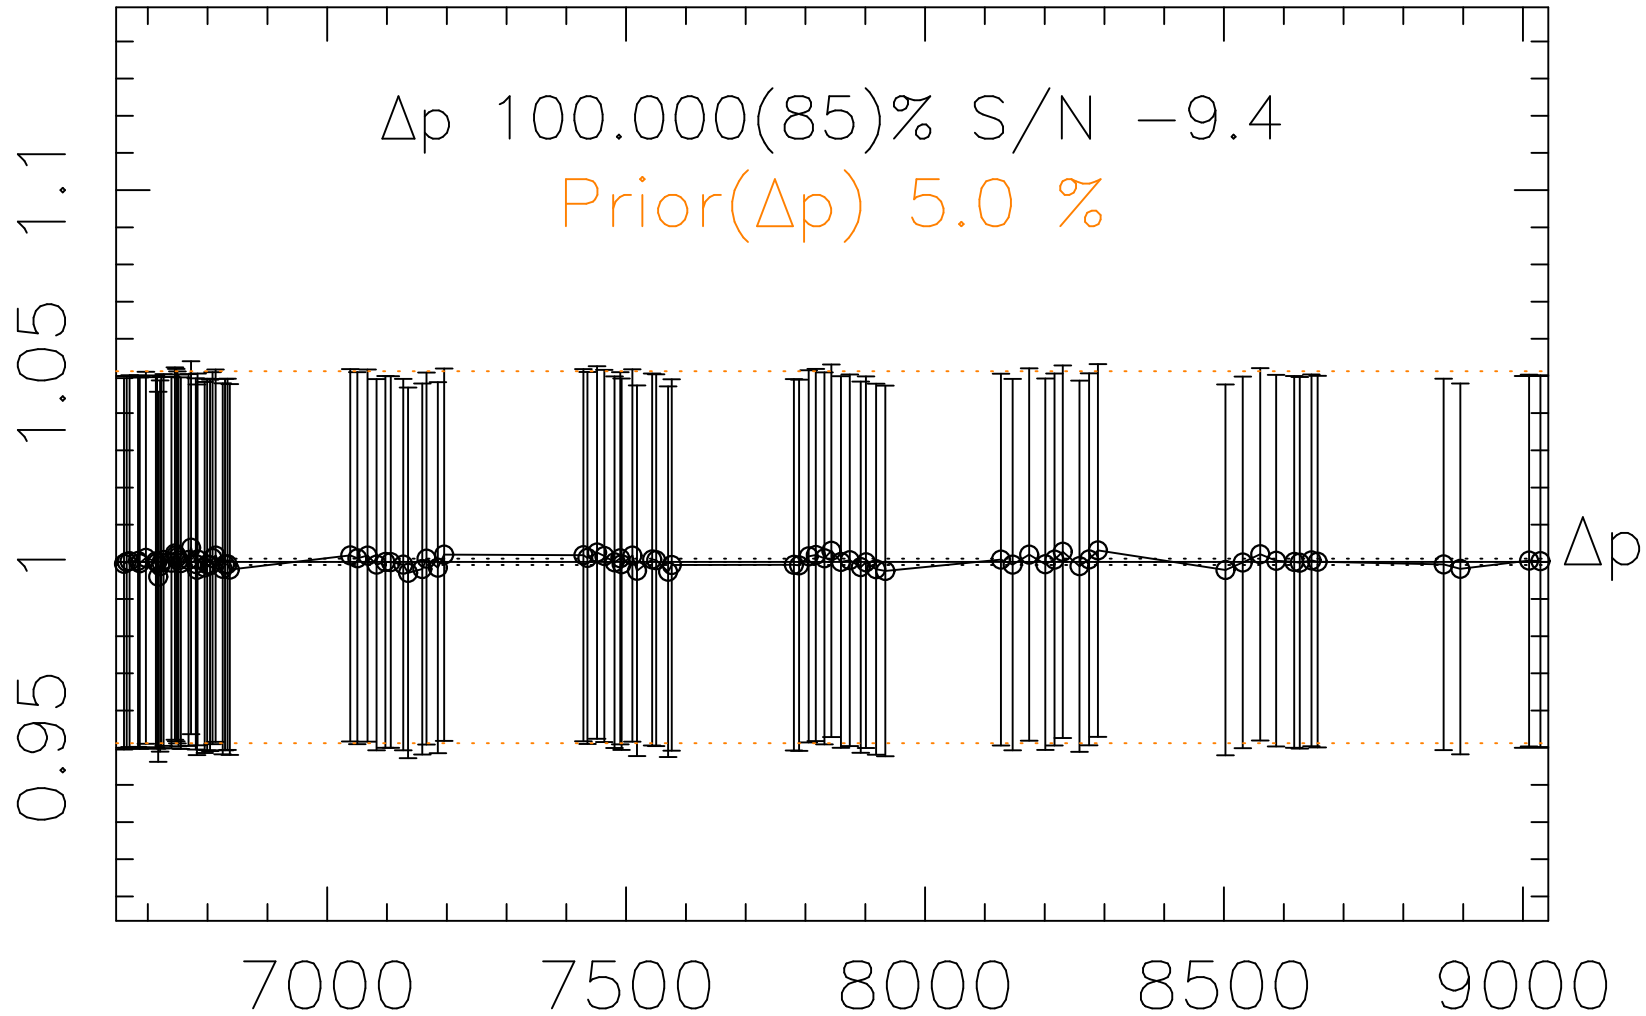

Phot Corrections

rm359

med(mad)%

Δp 1

MJD - 2450000