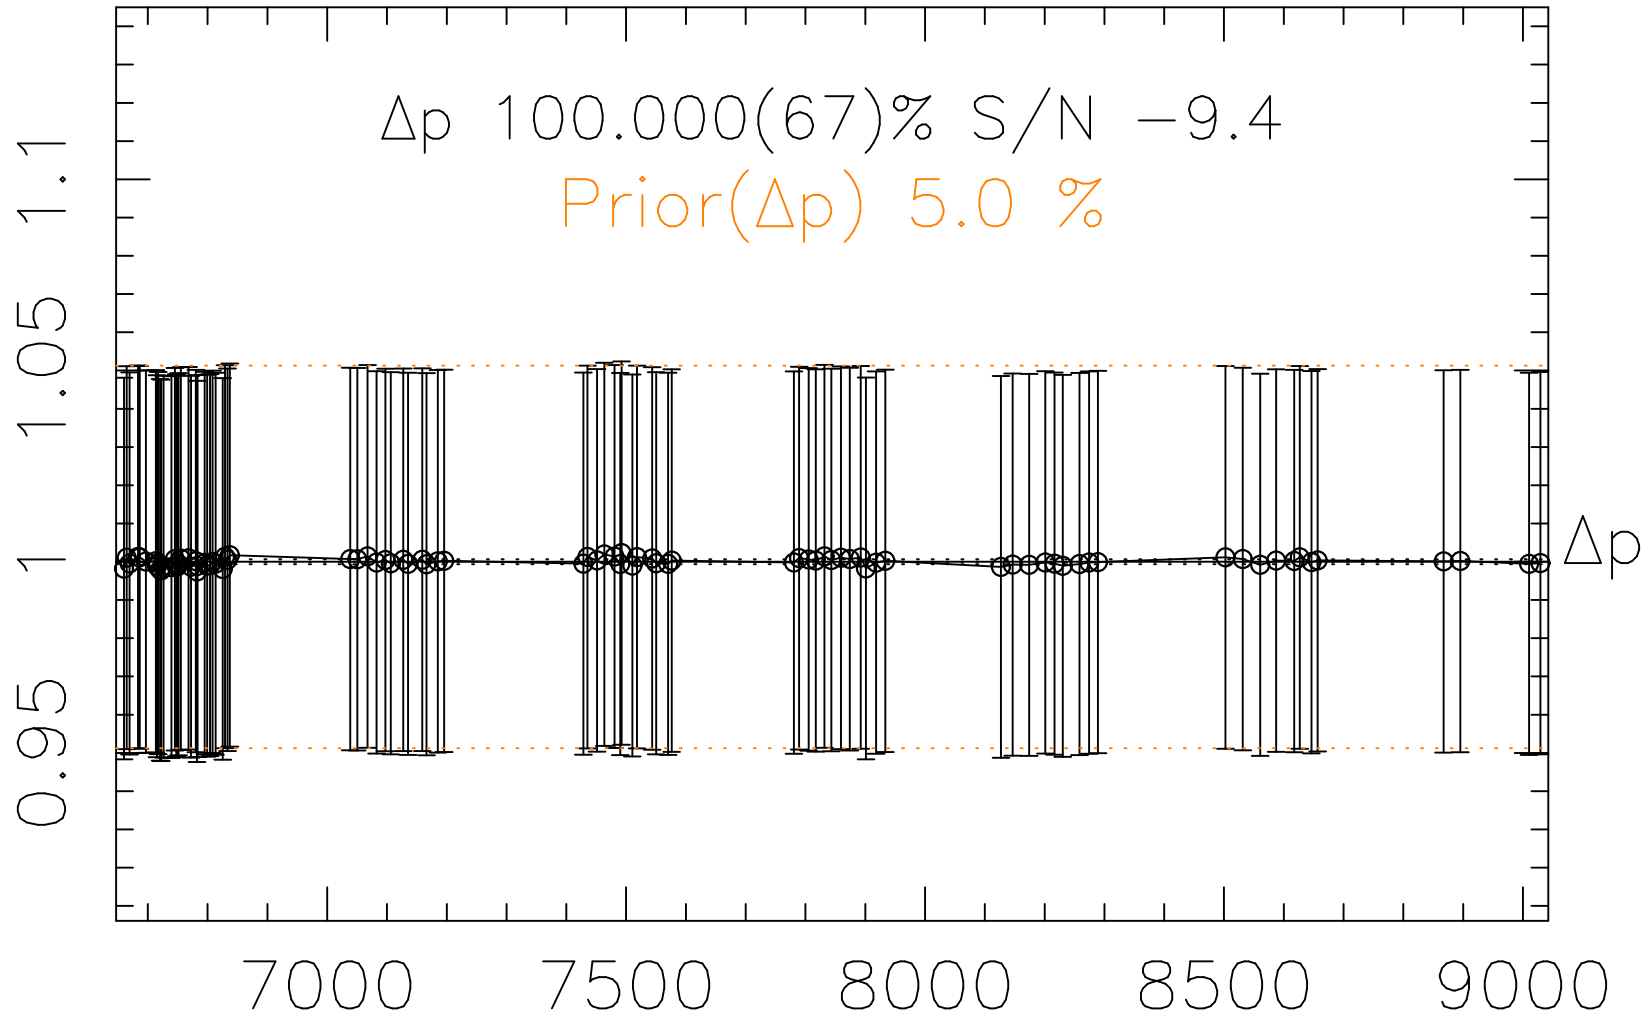

Phot Corrections

rm367

med(mad)%

Δp 1

MJD - 2450000