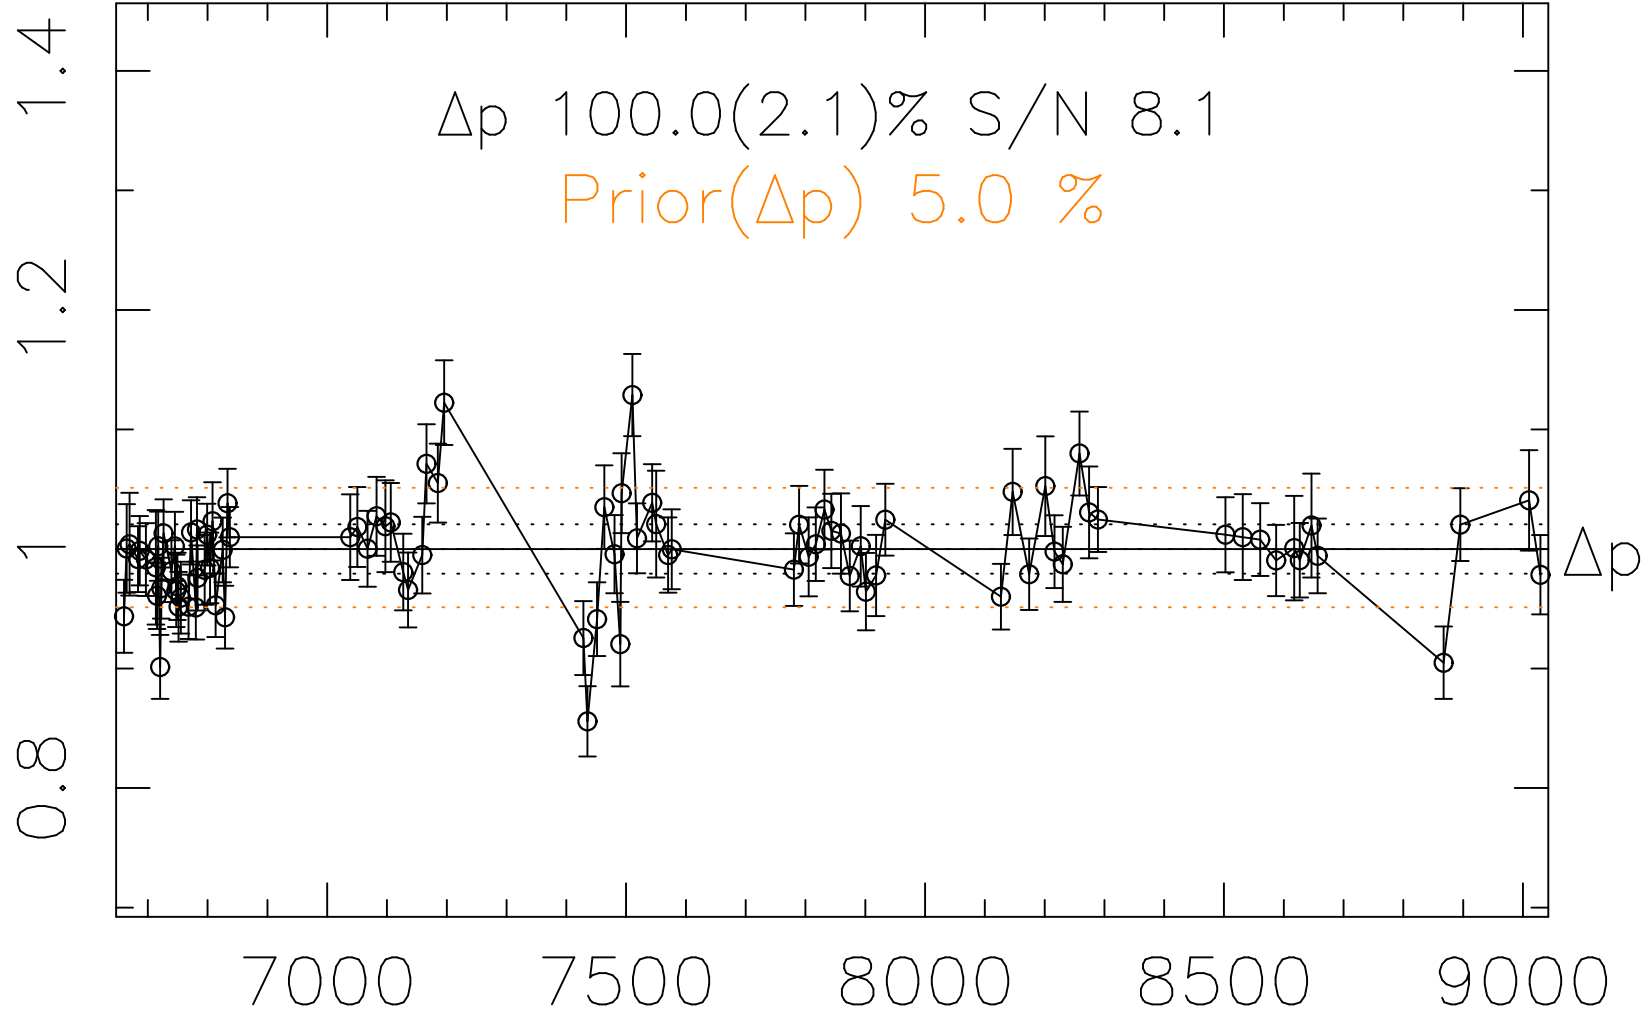

Phot Corrections

rm369

med(mad)%

Δp 1

MJD - 2450000