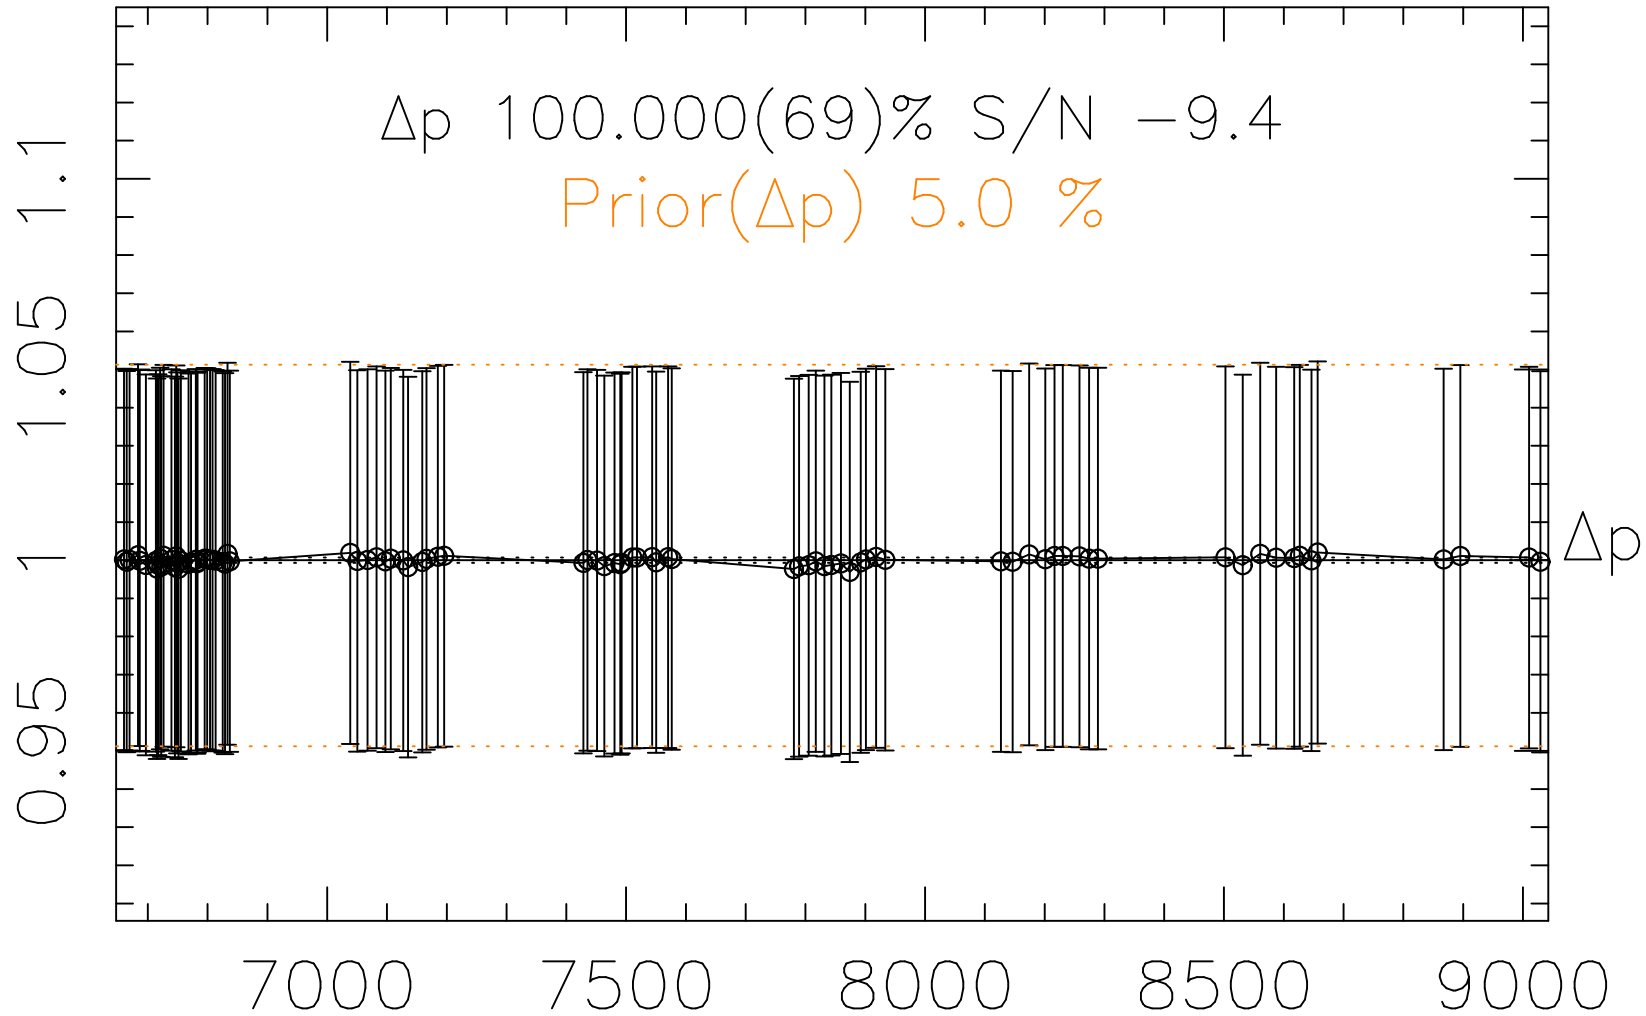

Phot Corrections

rm386

med(mad)%

Δp 1

MJD - 2450000