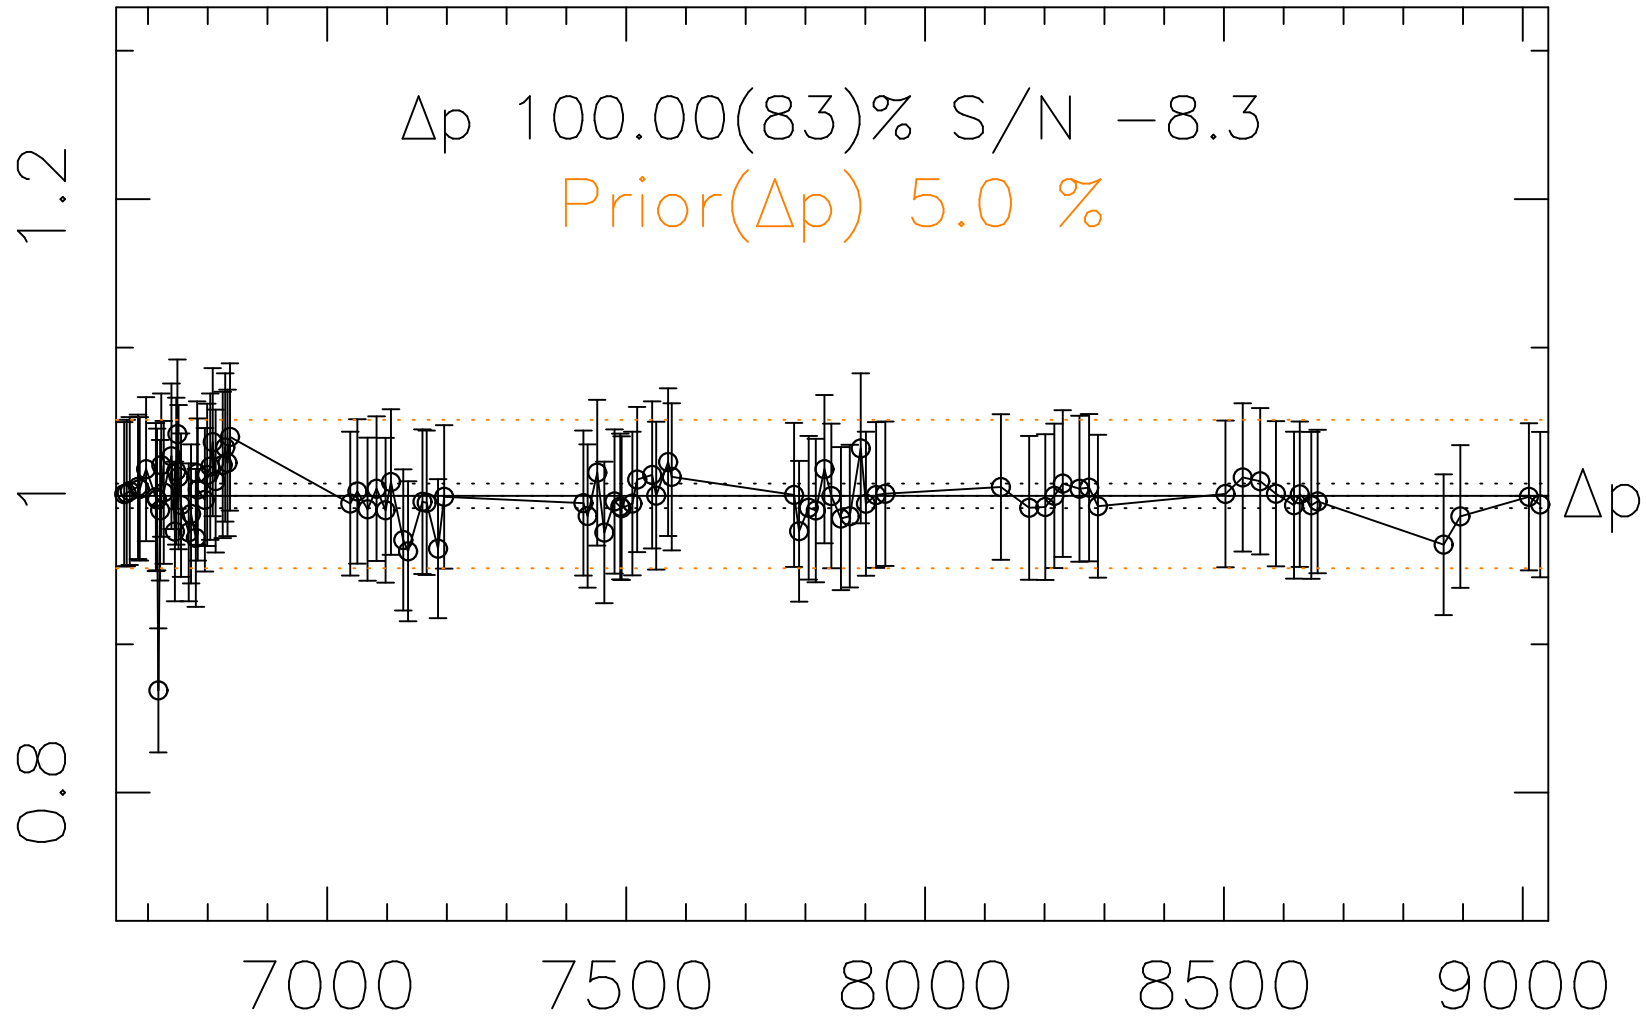

Phot Corrections

rm387

med(mad)%

Δp 1

MJD - 2450000