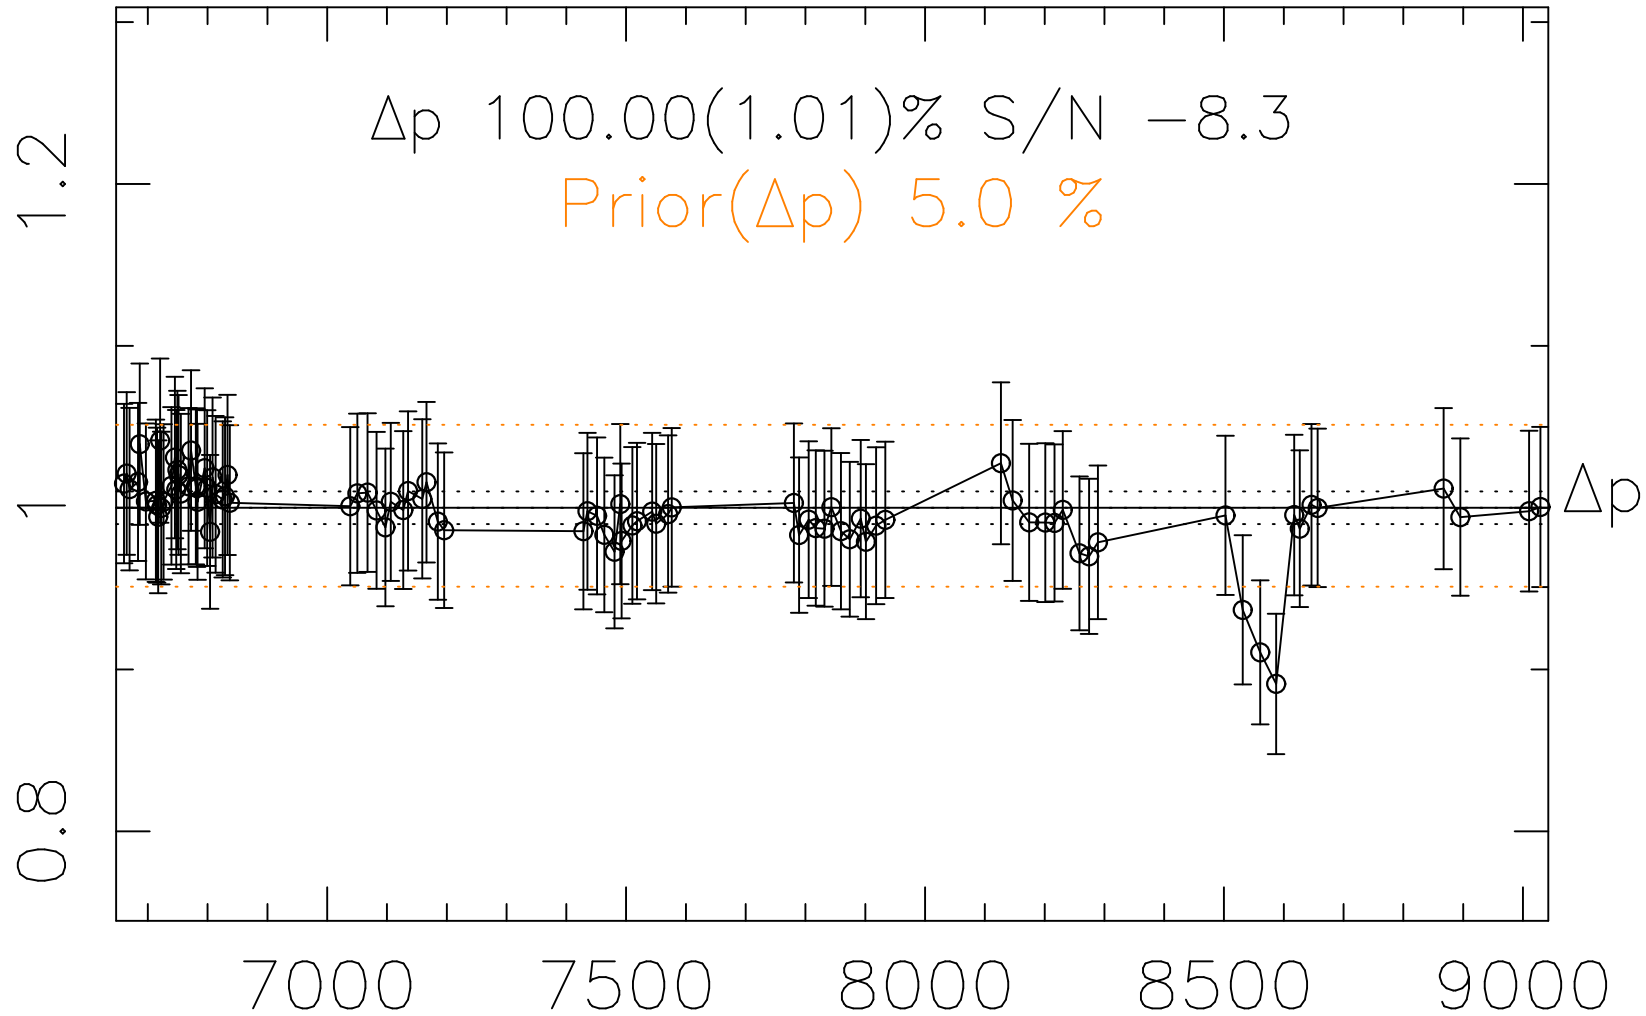

Phot Corrections

rm401

med(mad)%

Δp 1

MJD - 2450000