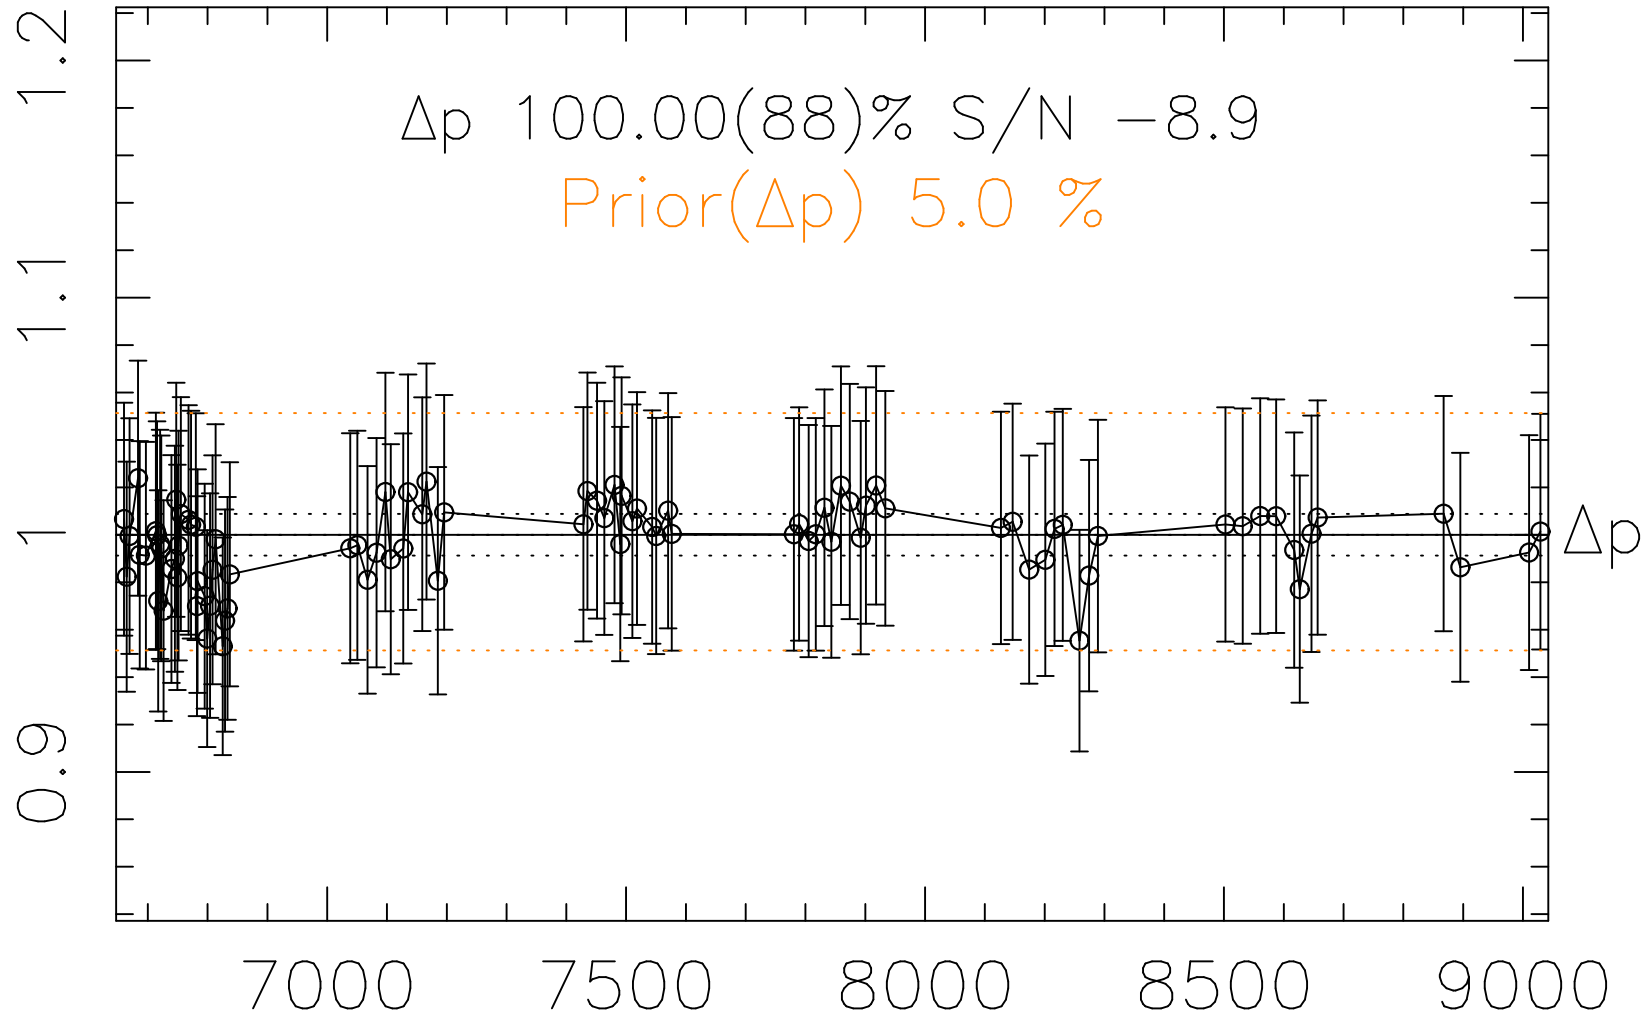

Phot Corrections

rm445

med(mad)%

Δp 1

MJD - 2450000