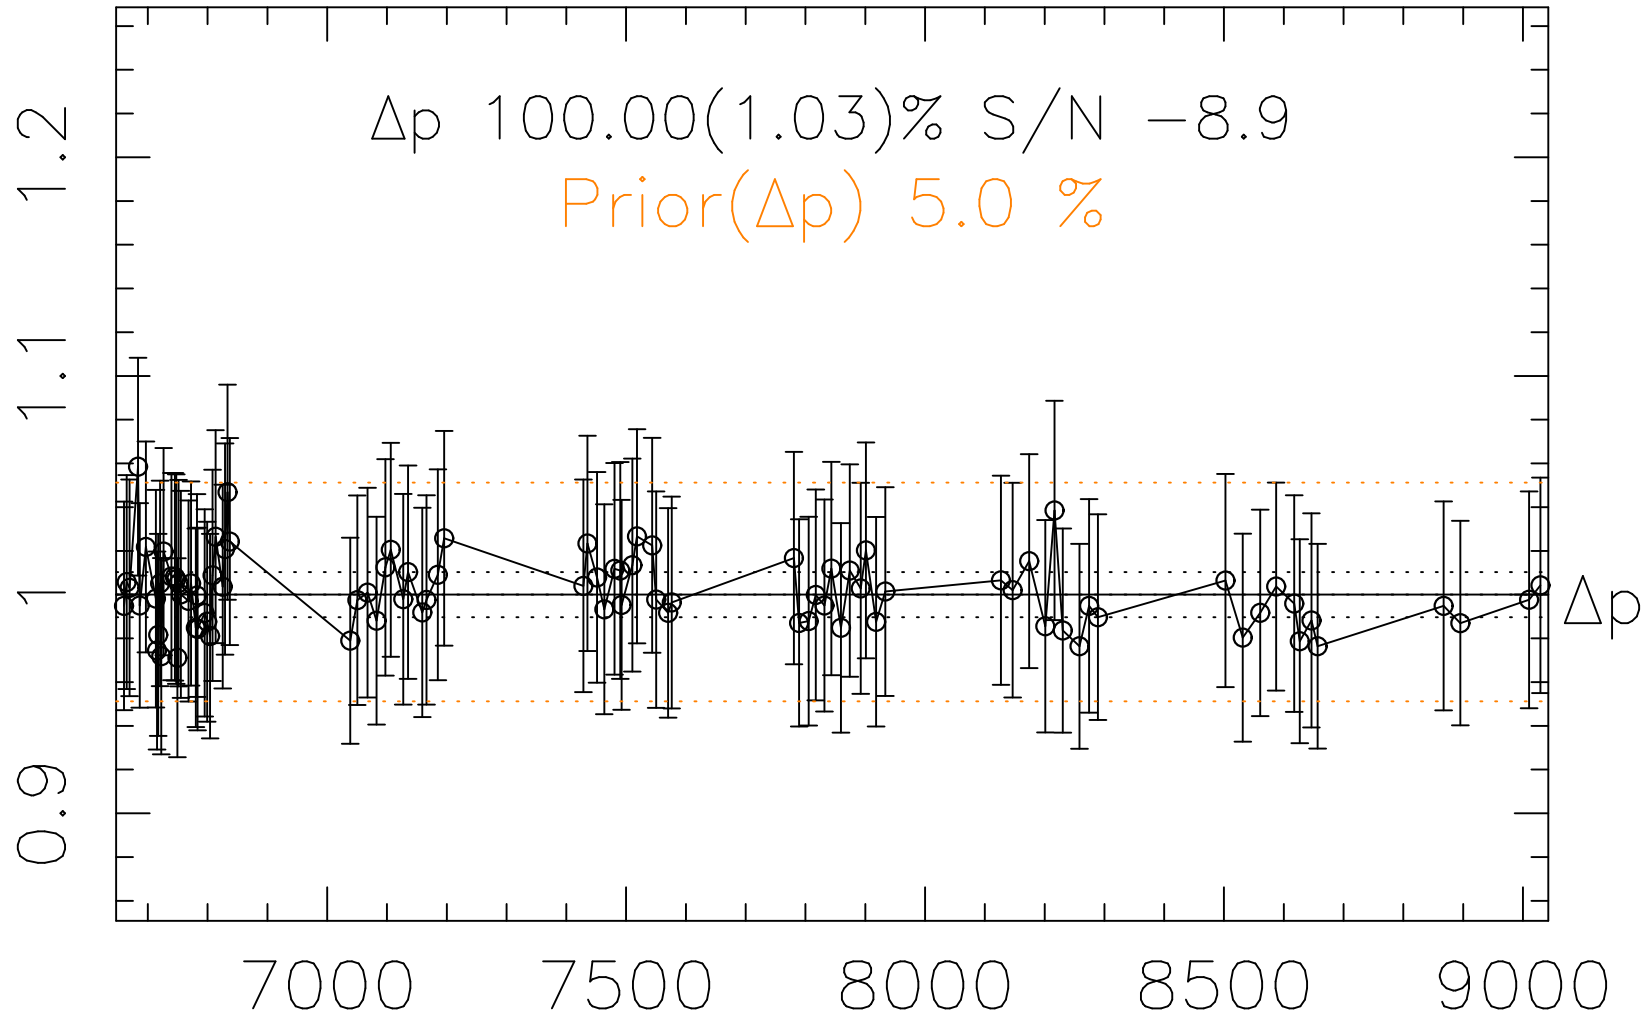

Phot Corrections

rm456

med(mad)%

Δp 1

MJD - 2450000